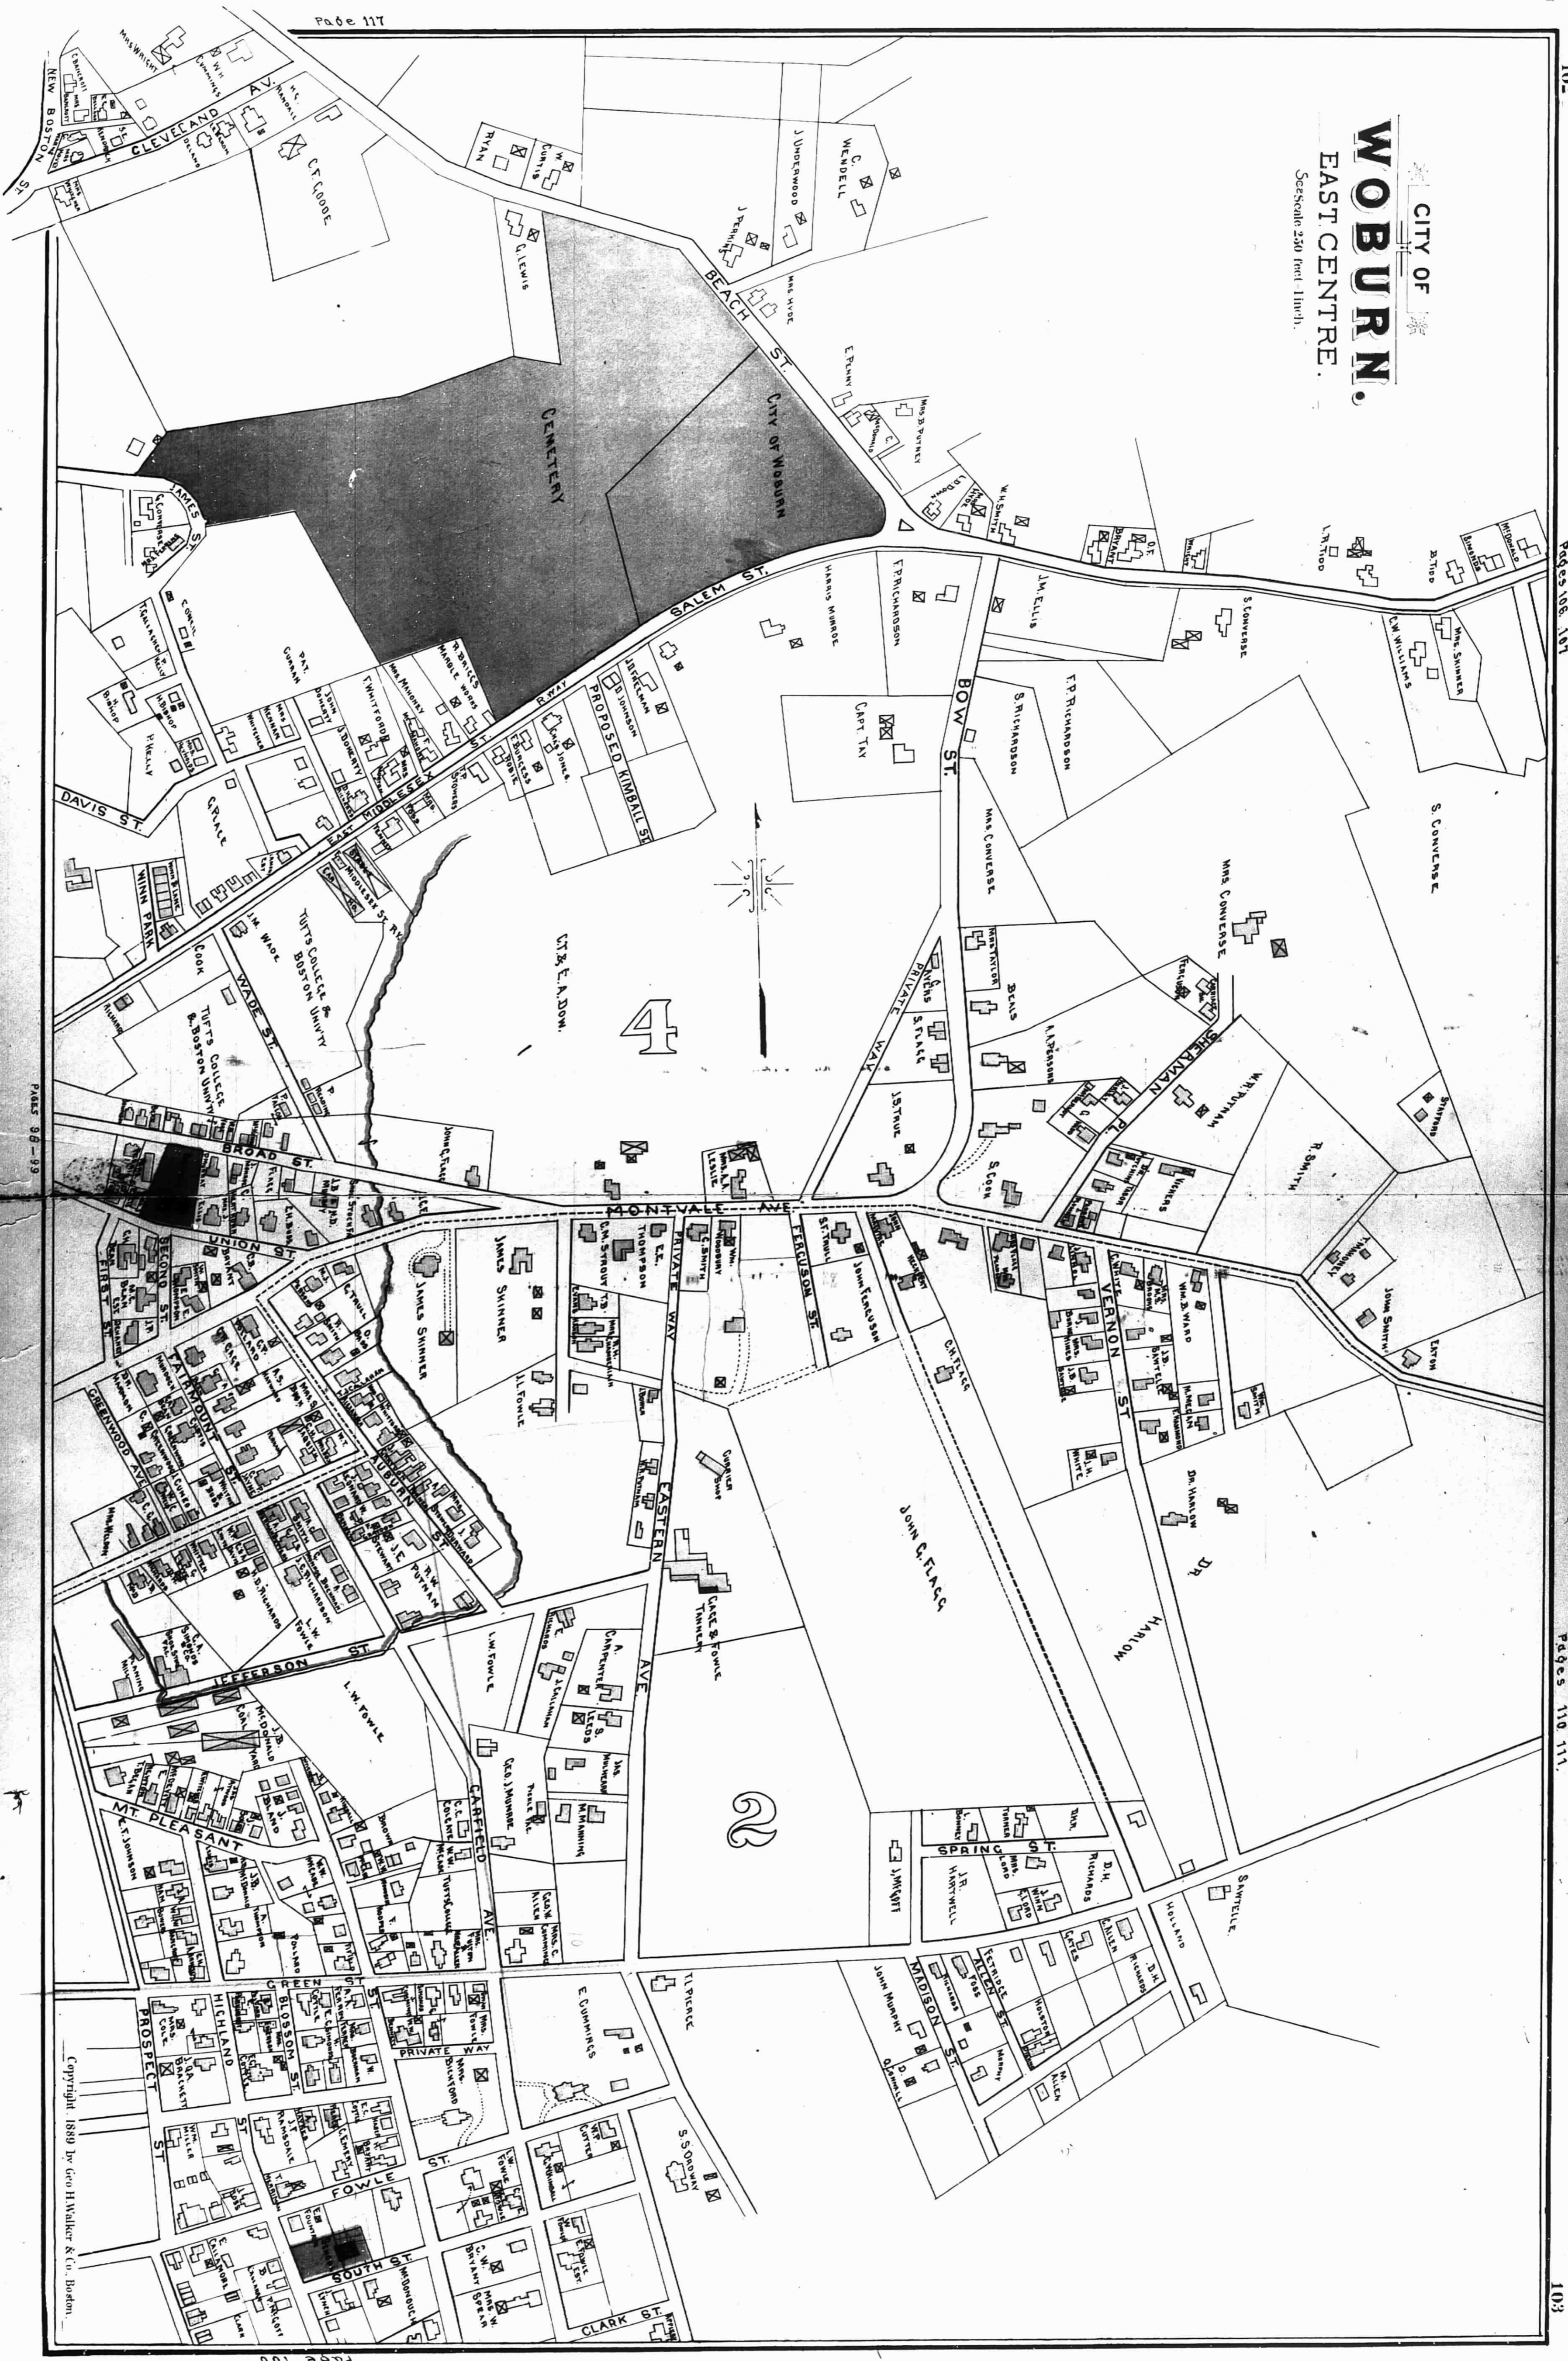

CITY OF  
**WOBURN.**  
 EAST CENTRE.  
 Scale 250 feet - 1 inch.

Page 117

PAGE 98-99

Copyright 1889 by Geo. H. Walker & Co., Boston.

PAGE 100