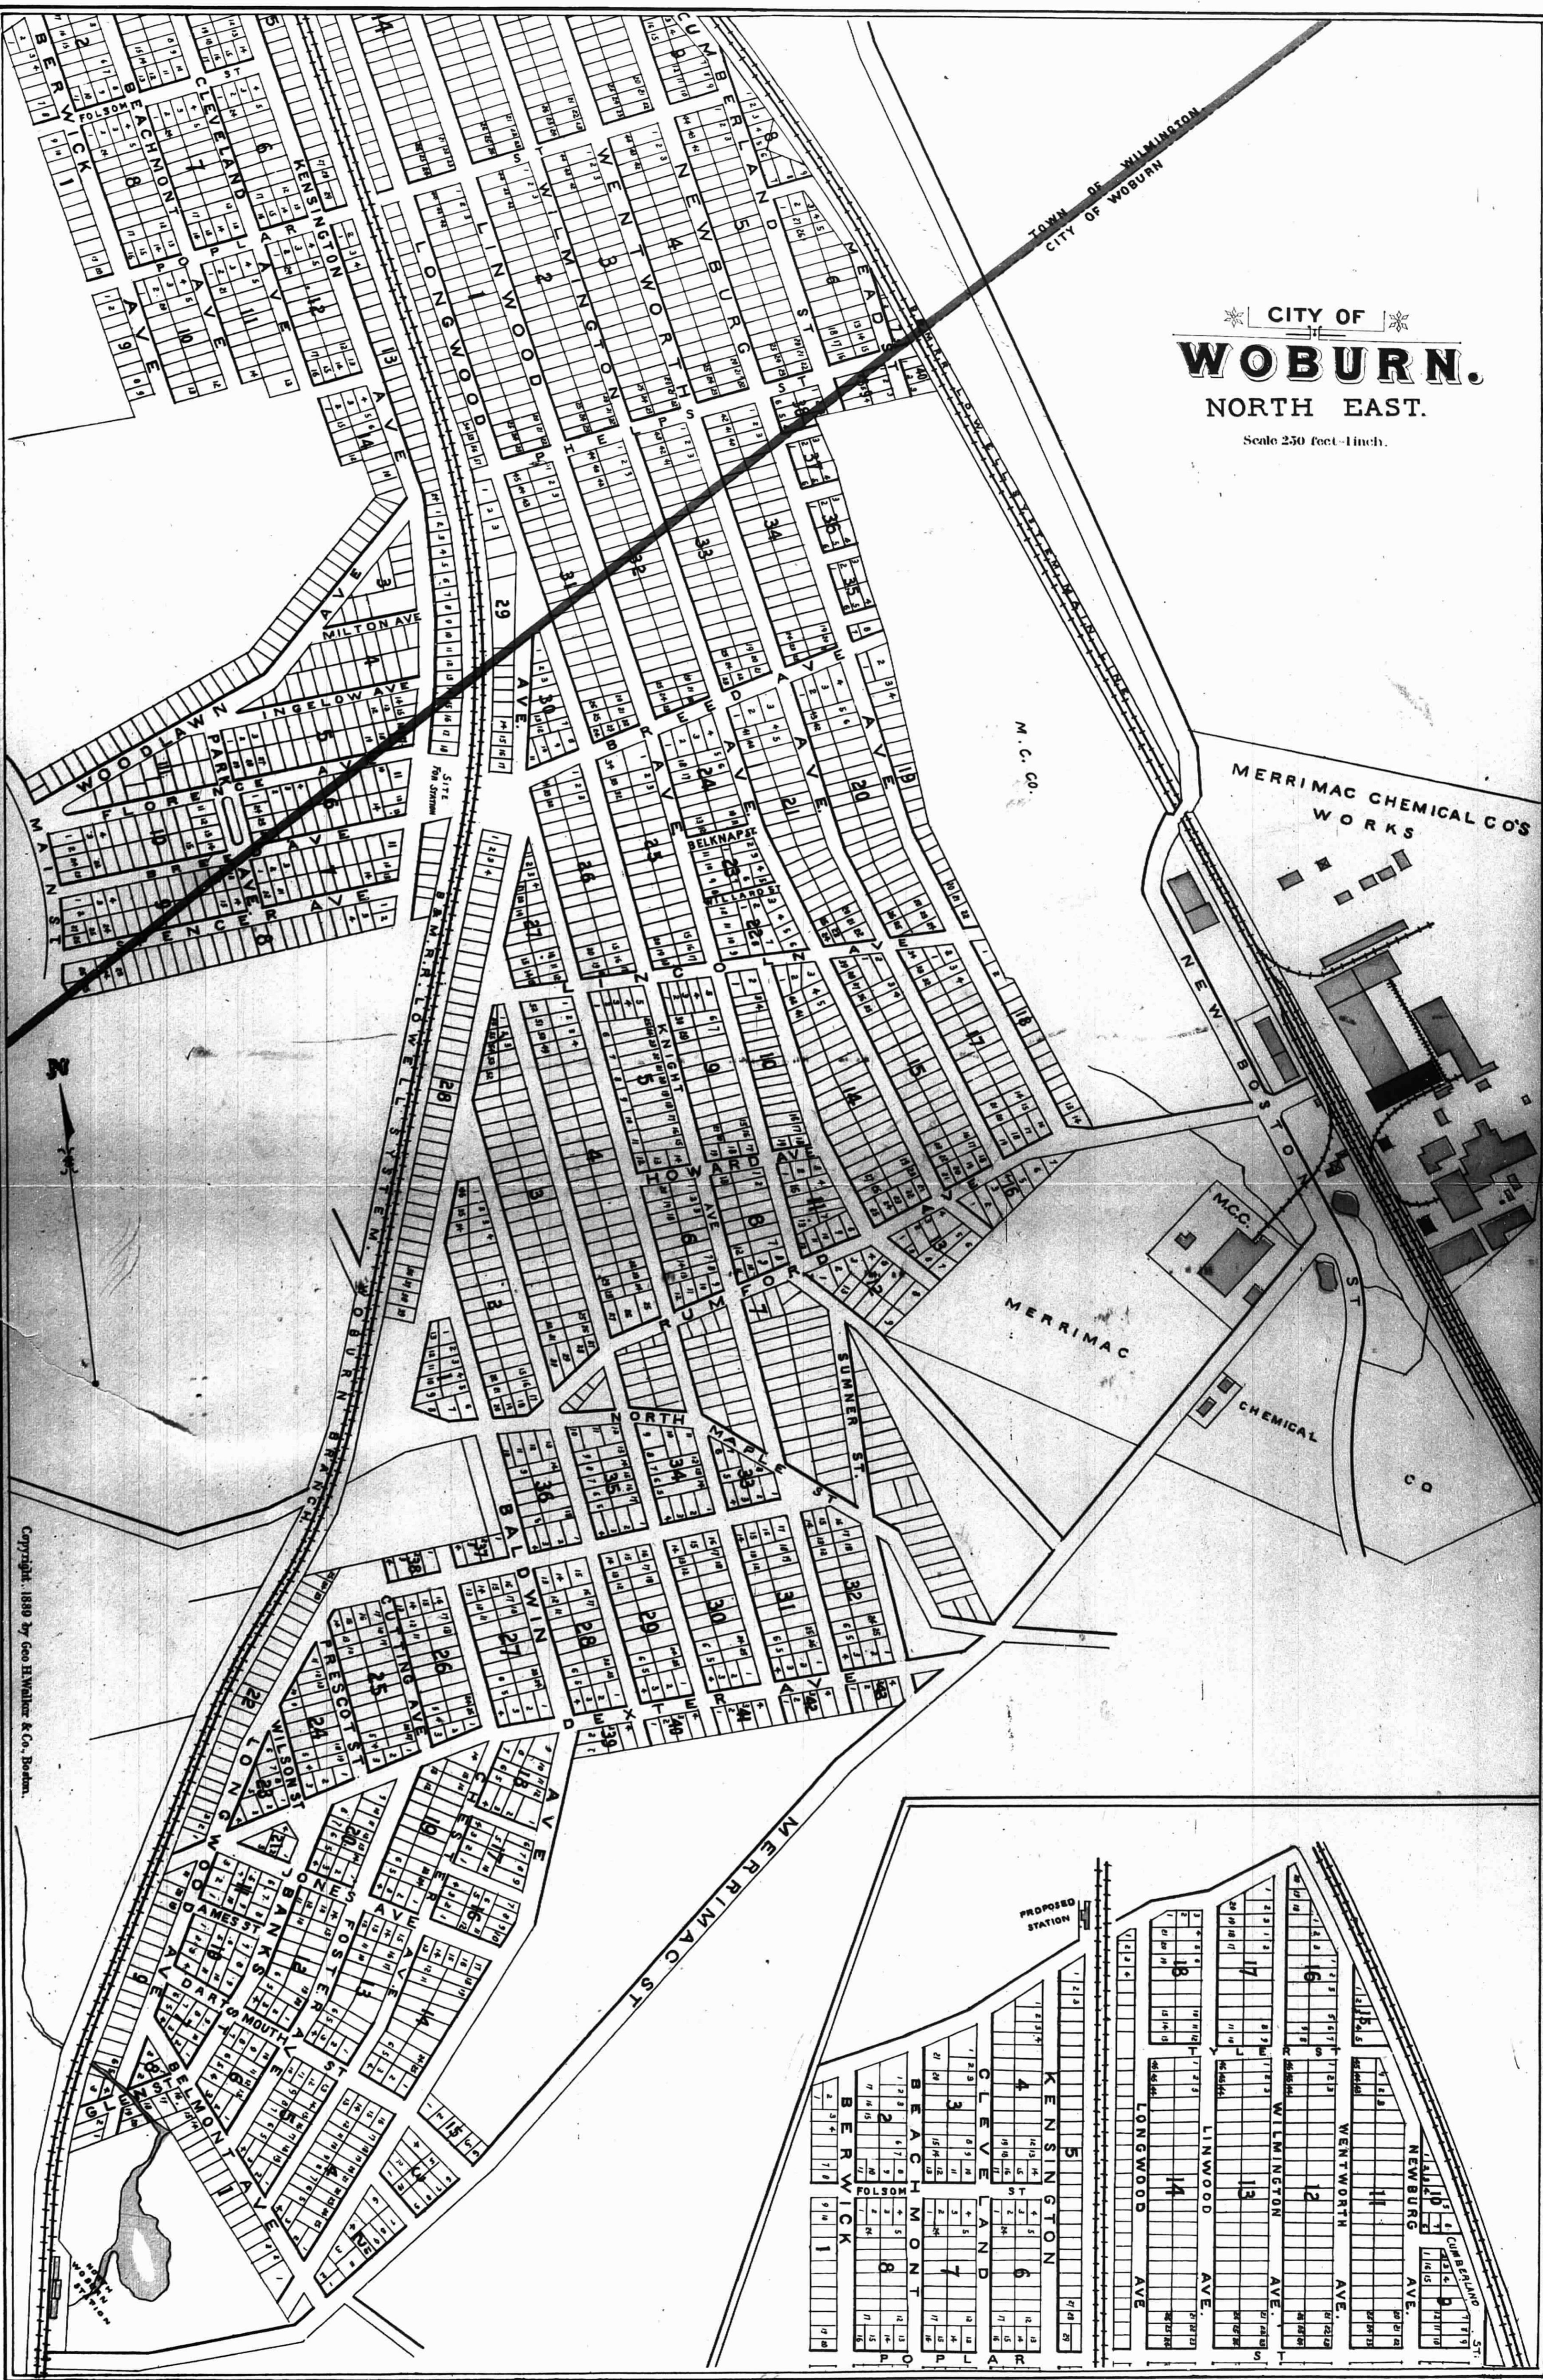

CITY OF
WOBURN.
 NORTH EAST.

Scale 250 feet = 1 inch.

Copyright, 1890 by Geo. H. Walker & Co., Boston.