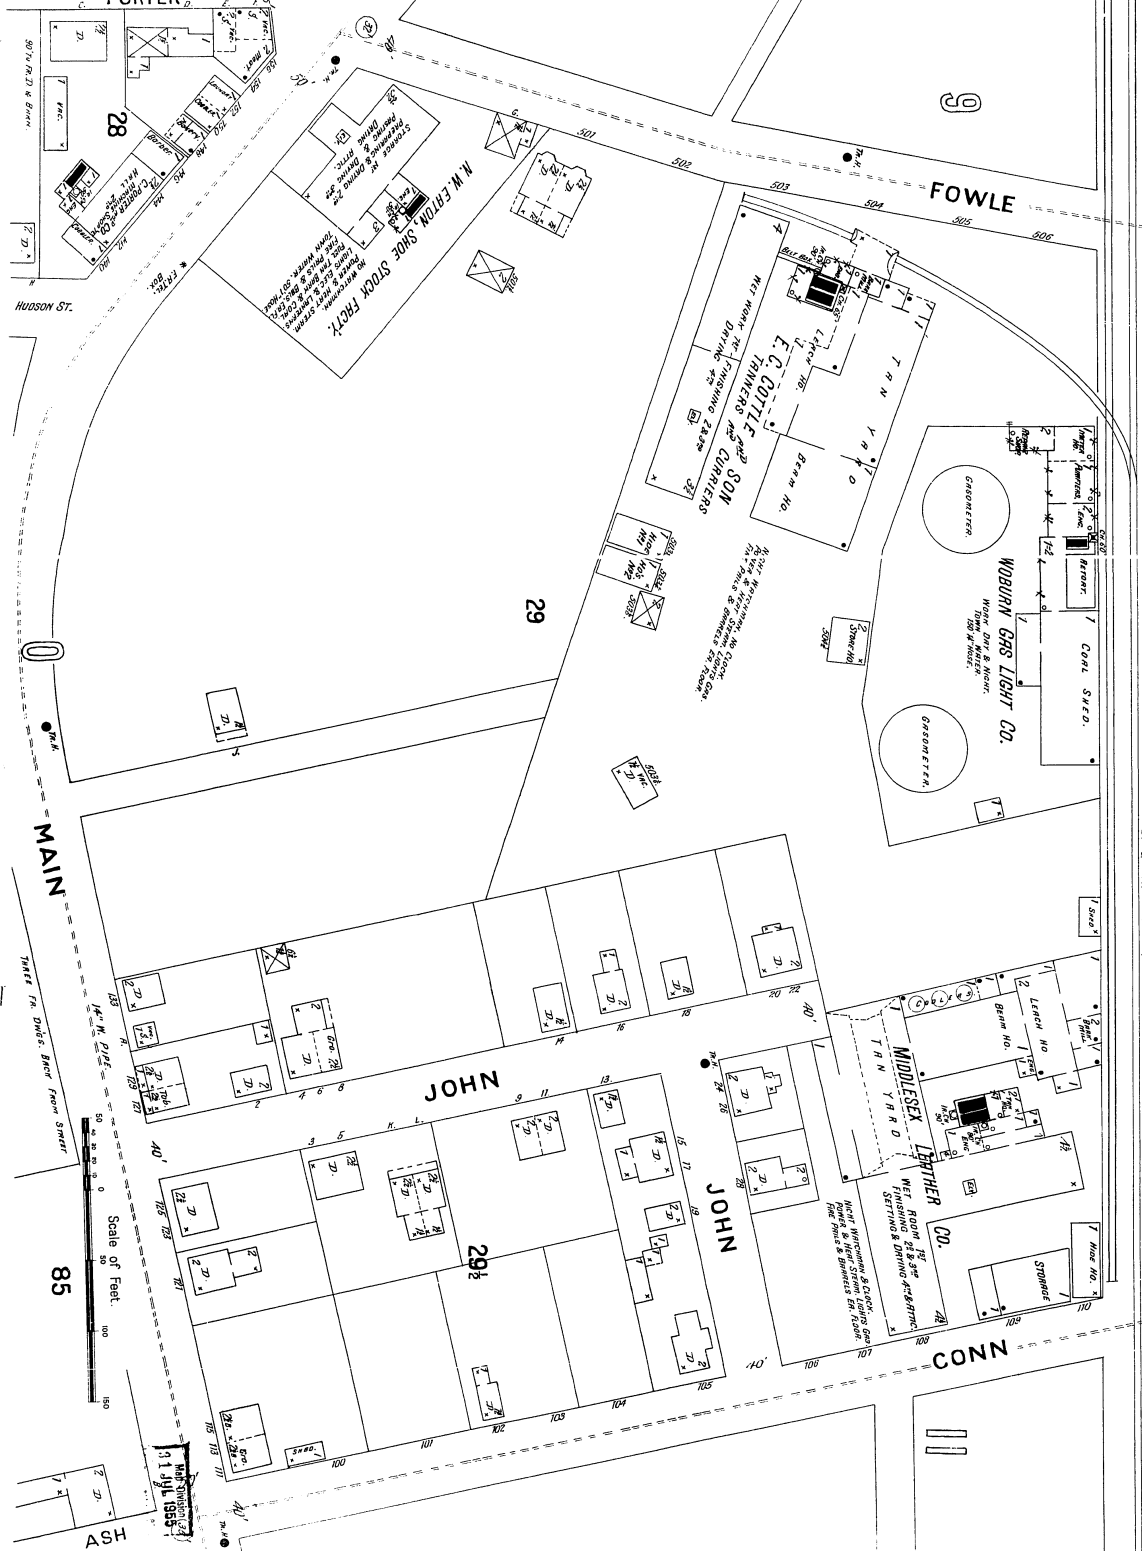

JUNE 1894  
WOBURN  
MASS.

10

PROSPECT

CONN

BRYANT

FOWLE

CONN

MAIN

Scale of Feet.

85

JUN 14 1895