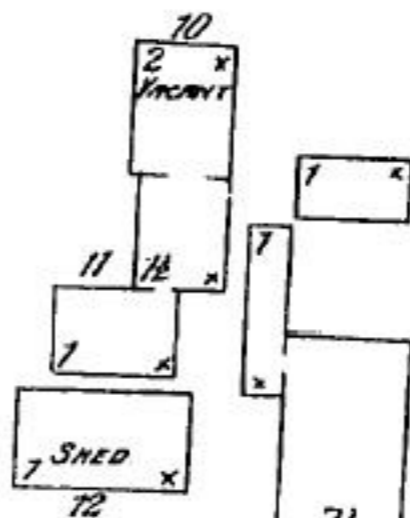

40'

41

V
A
C
A
N
T

M
A
N
N
I
N
G

Formerly *KINNEY* & *MURPHY LEATHER MFG.*

42'

12" W. PIPE

M
A
I
N