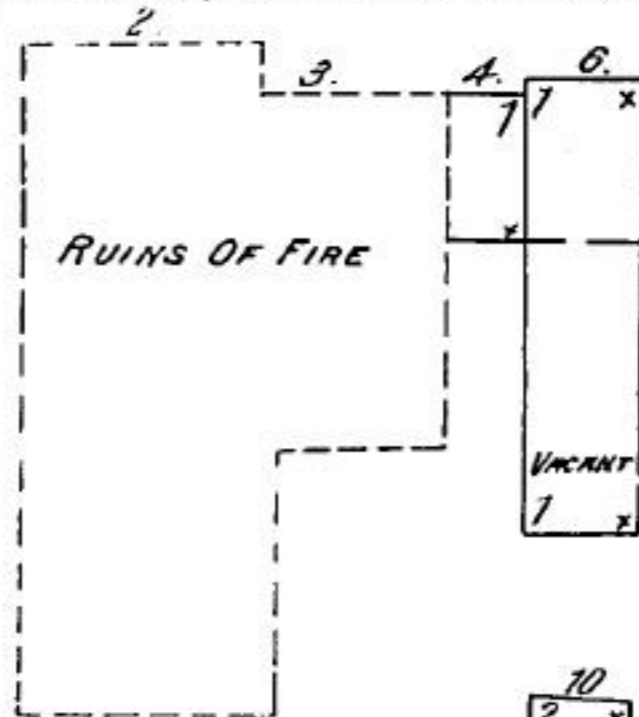

40'

41

V
A
C
A
N
T

M
A
N
N
I
N
G

Formerly *KINNEY* & *MURPHY LEATHER MFG.*

42'

12" W. PIPE

M
A
I
N