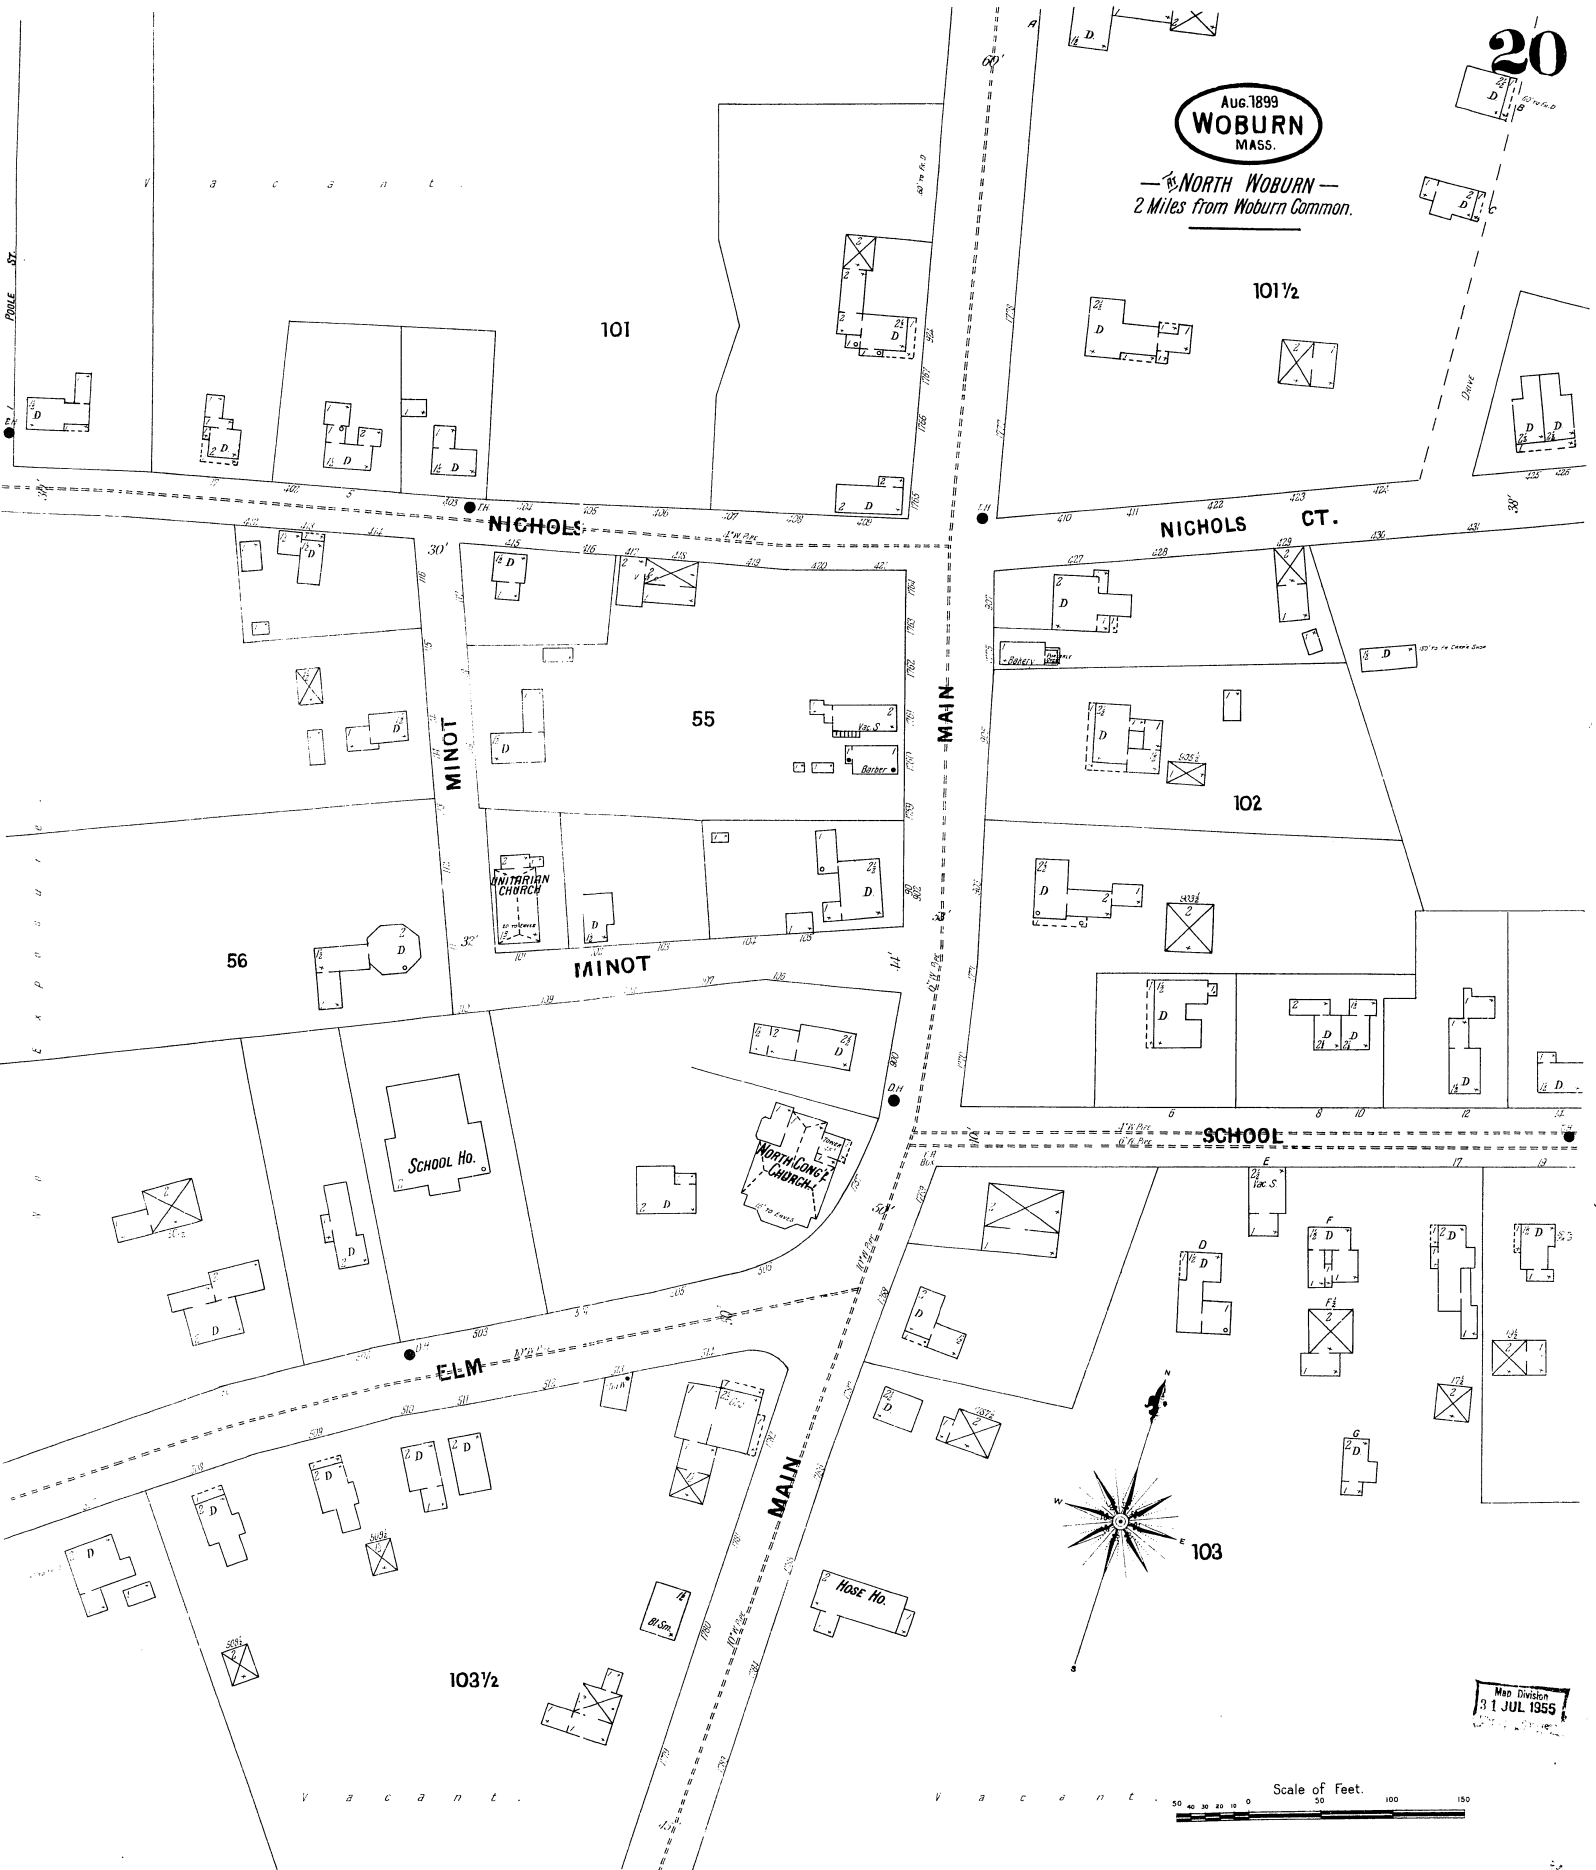

Aug. 1899
WOBURN
MASS.

NORTH WOBURN
2 Miles from Woburn Common.

Map Division
31 JUL 1895

Scale of Feet.