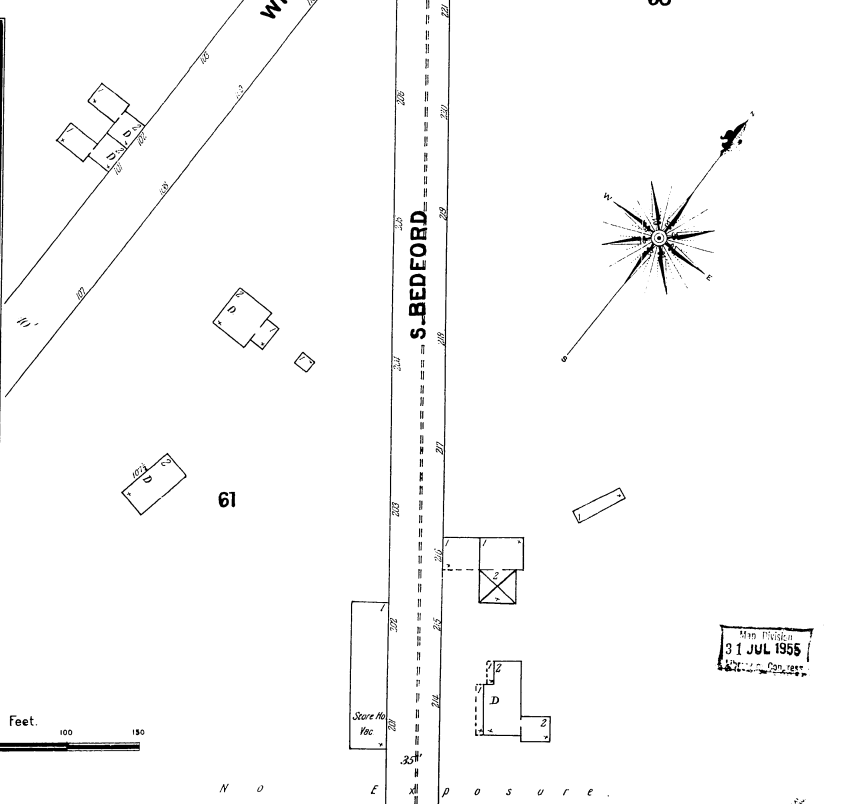

Aug. 1899
WOBURN
MASS.

— fr CUMMINGSVILLE —
2 Miles W. of Woburn Common.

31 JUL 1955

Scale of Feet.