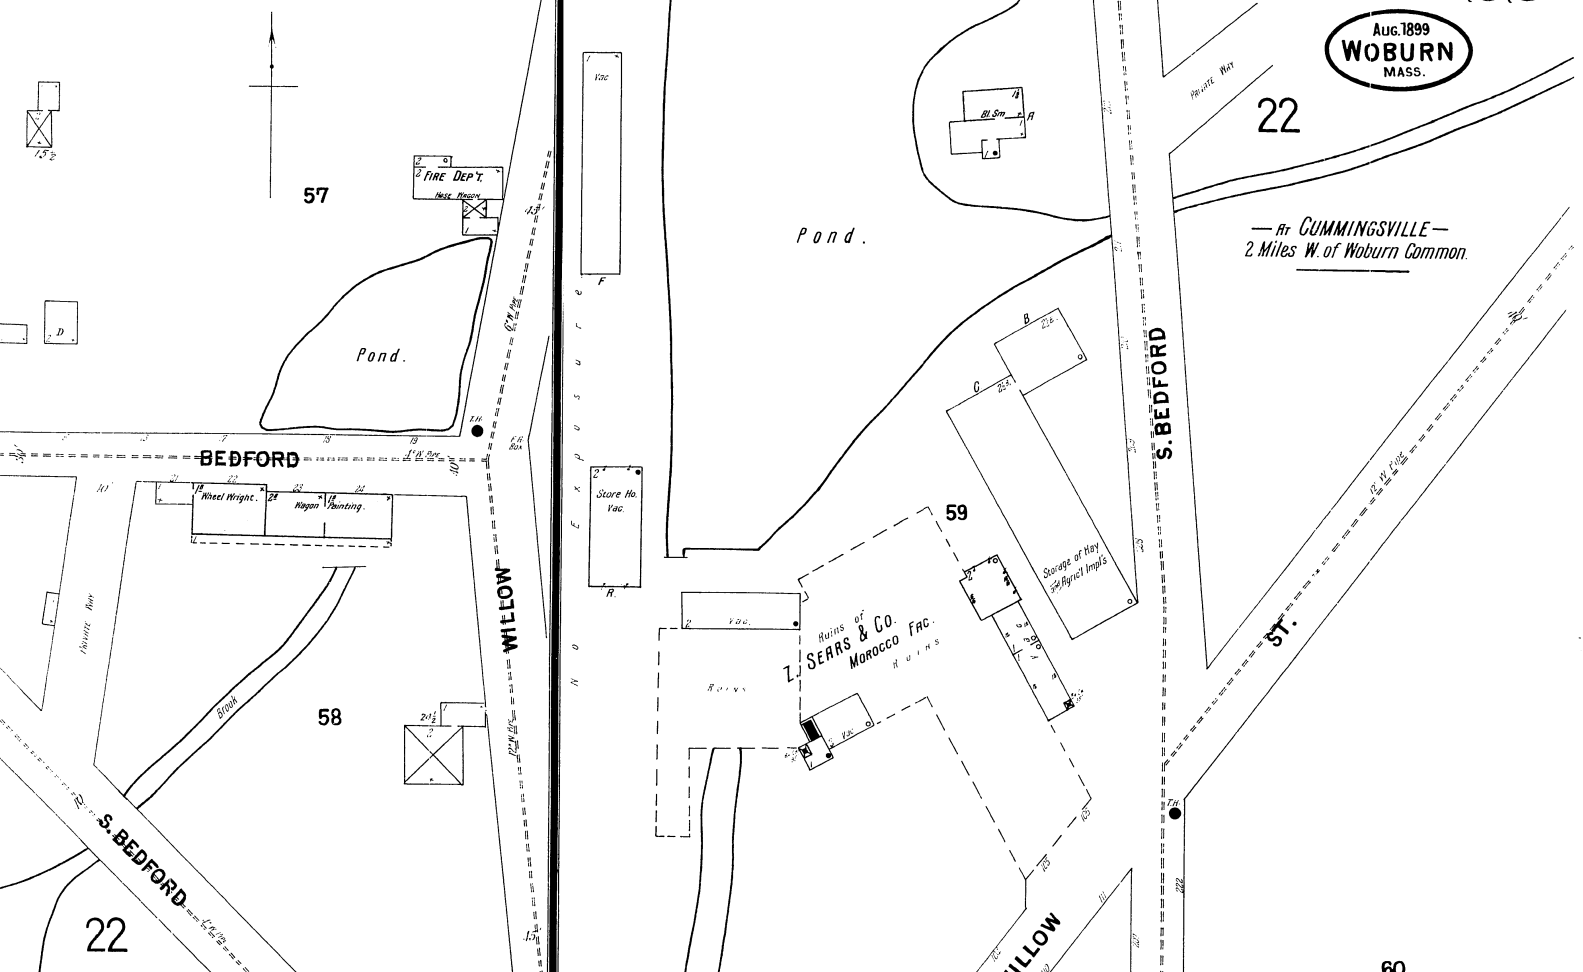

Aug. 1899
WOBURN
MASS.

— fr CUMMINGSVILLE —
2 Miles W. of Woburn Common.

31 JUL 1955

Scale of Feet.