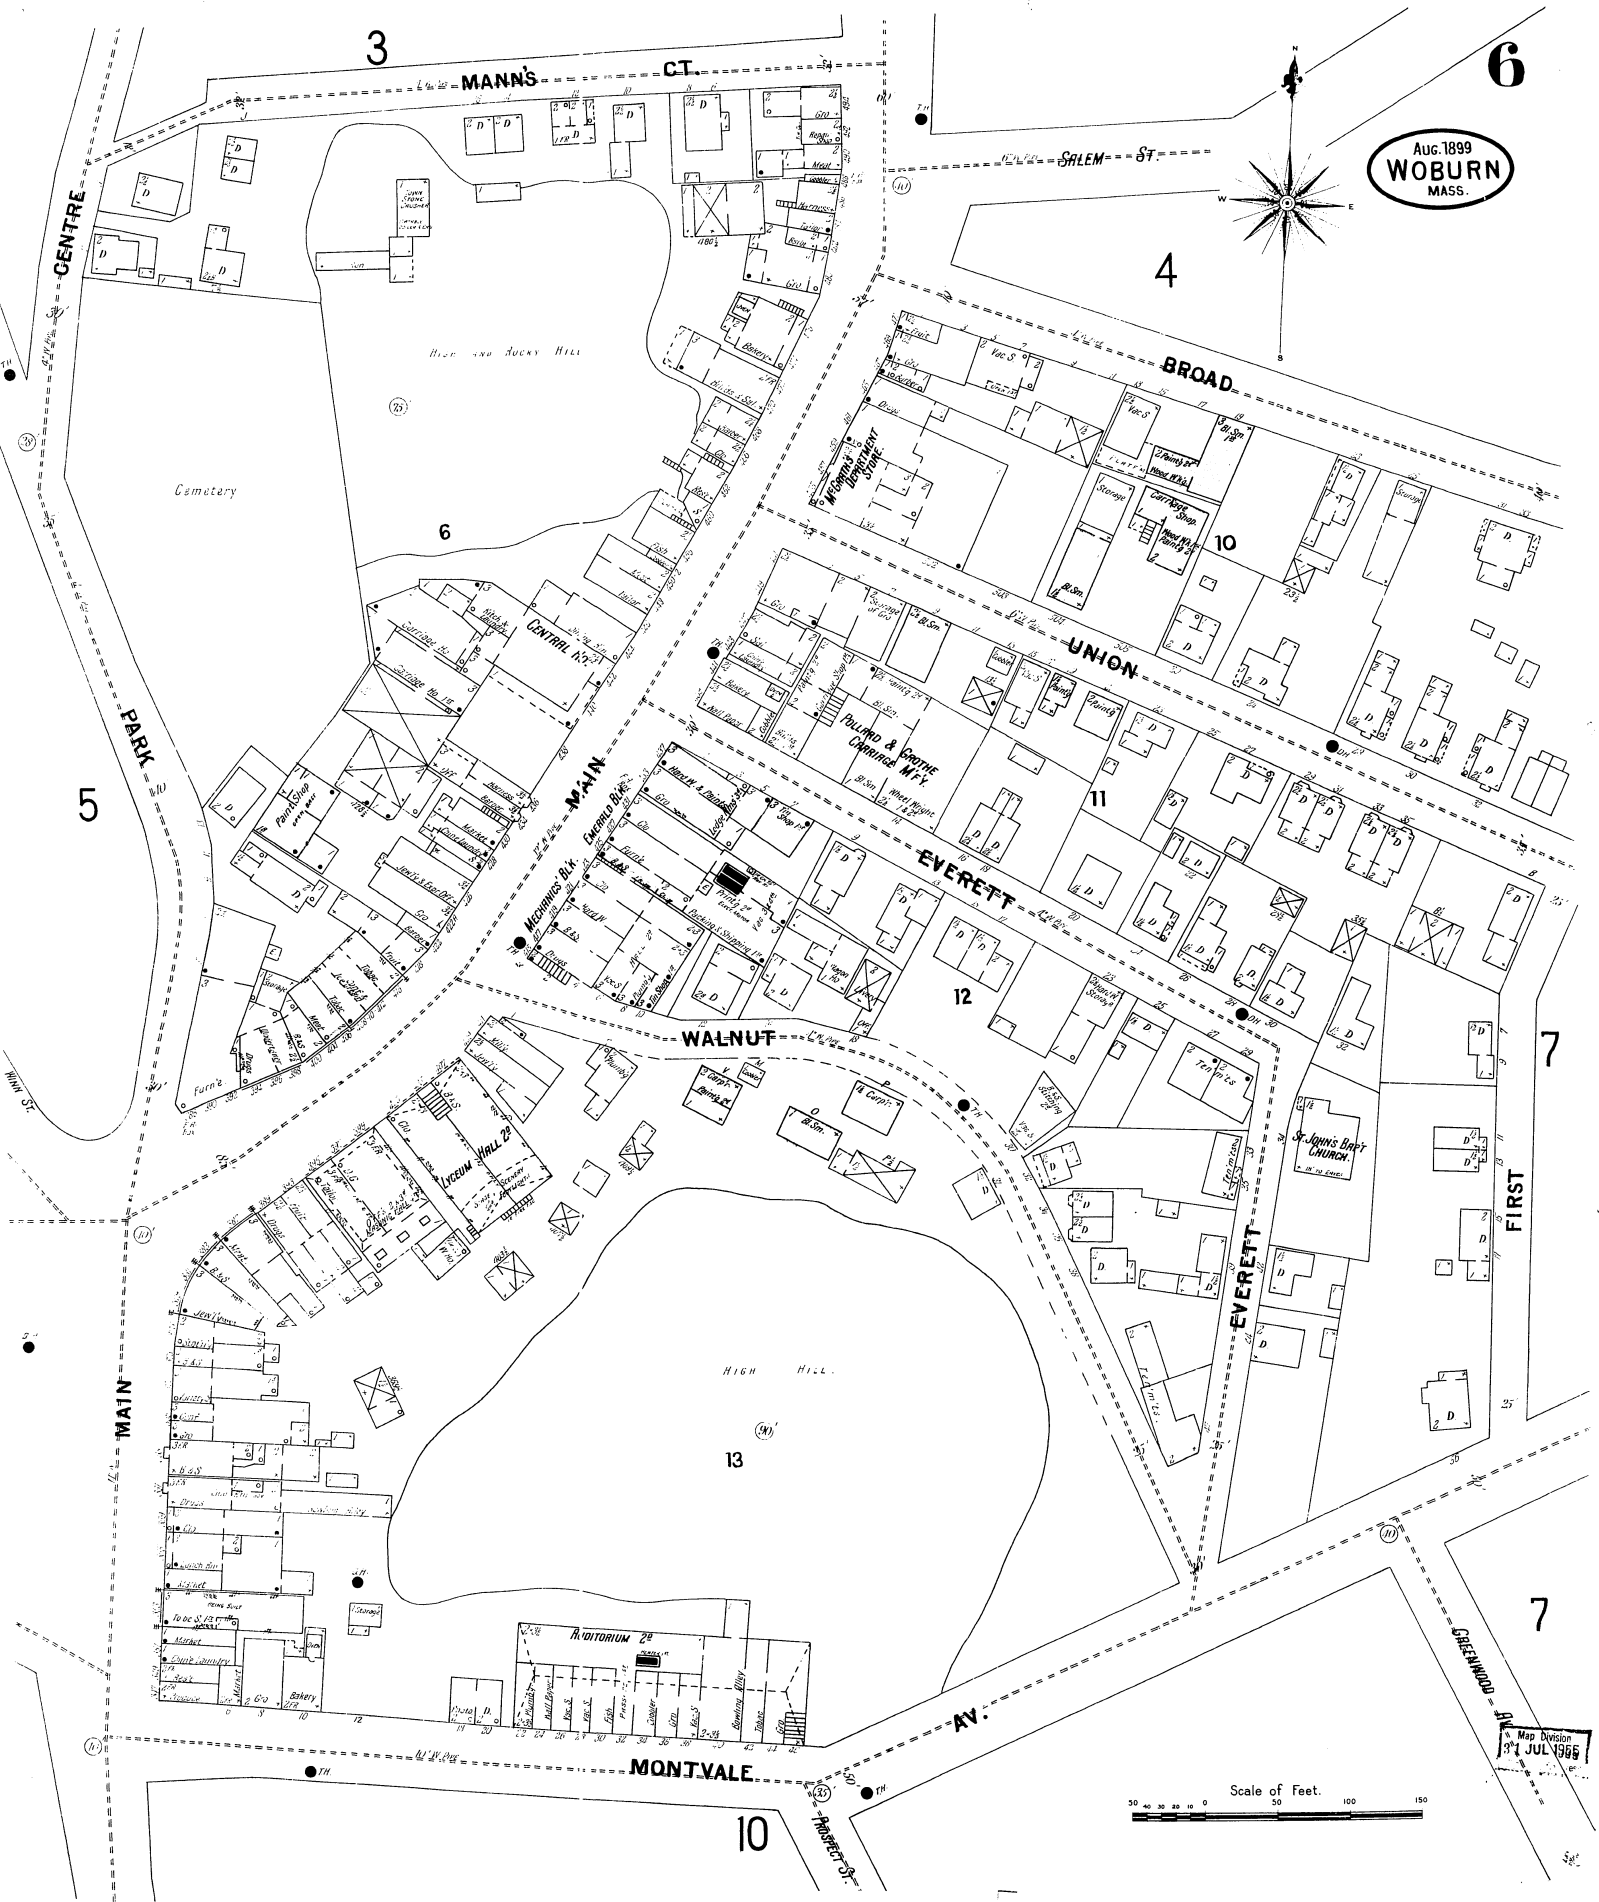

Aug. 1899
WOBURN
MASS.

Scale of Feet.
0 50 100 150

Map Division
31 JUL 1906