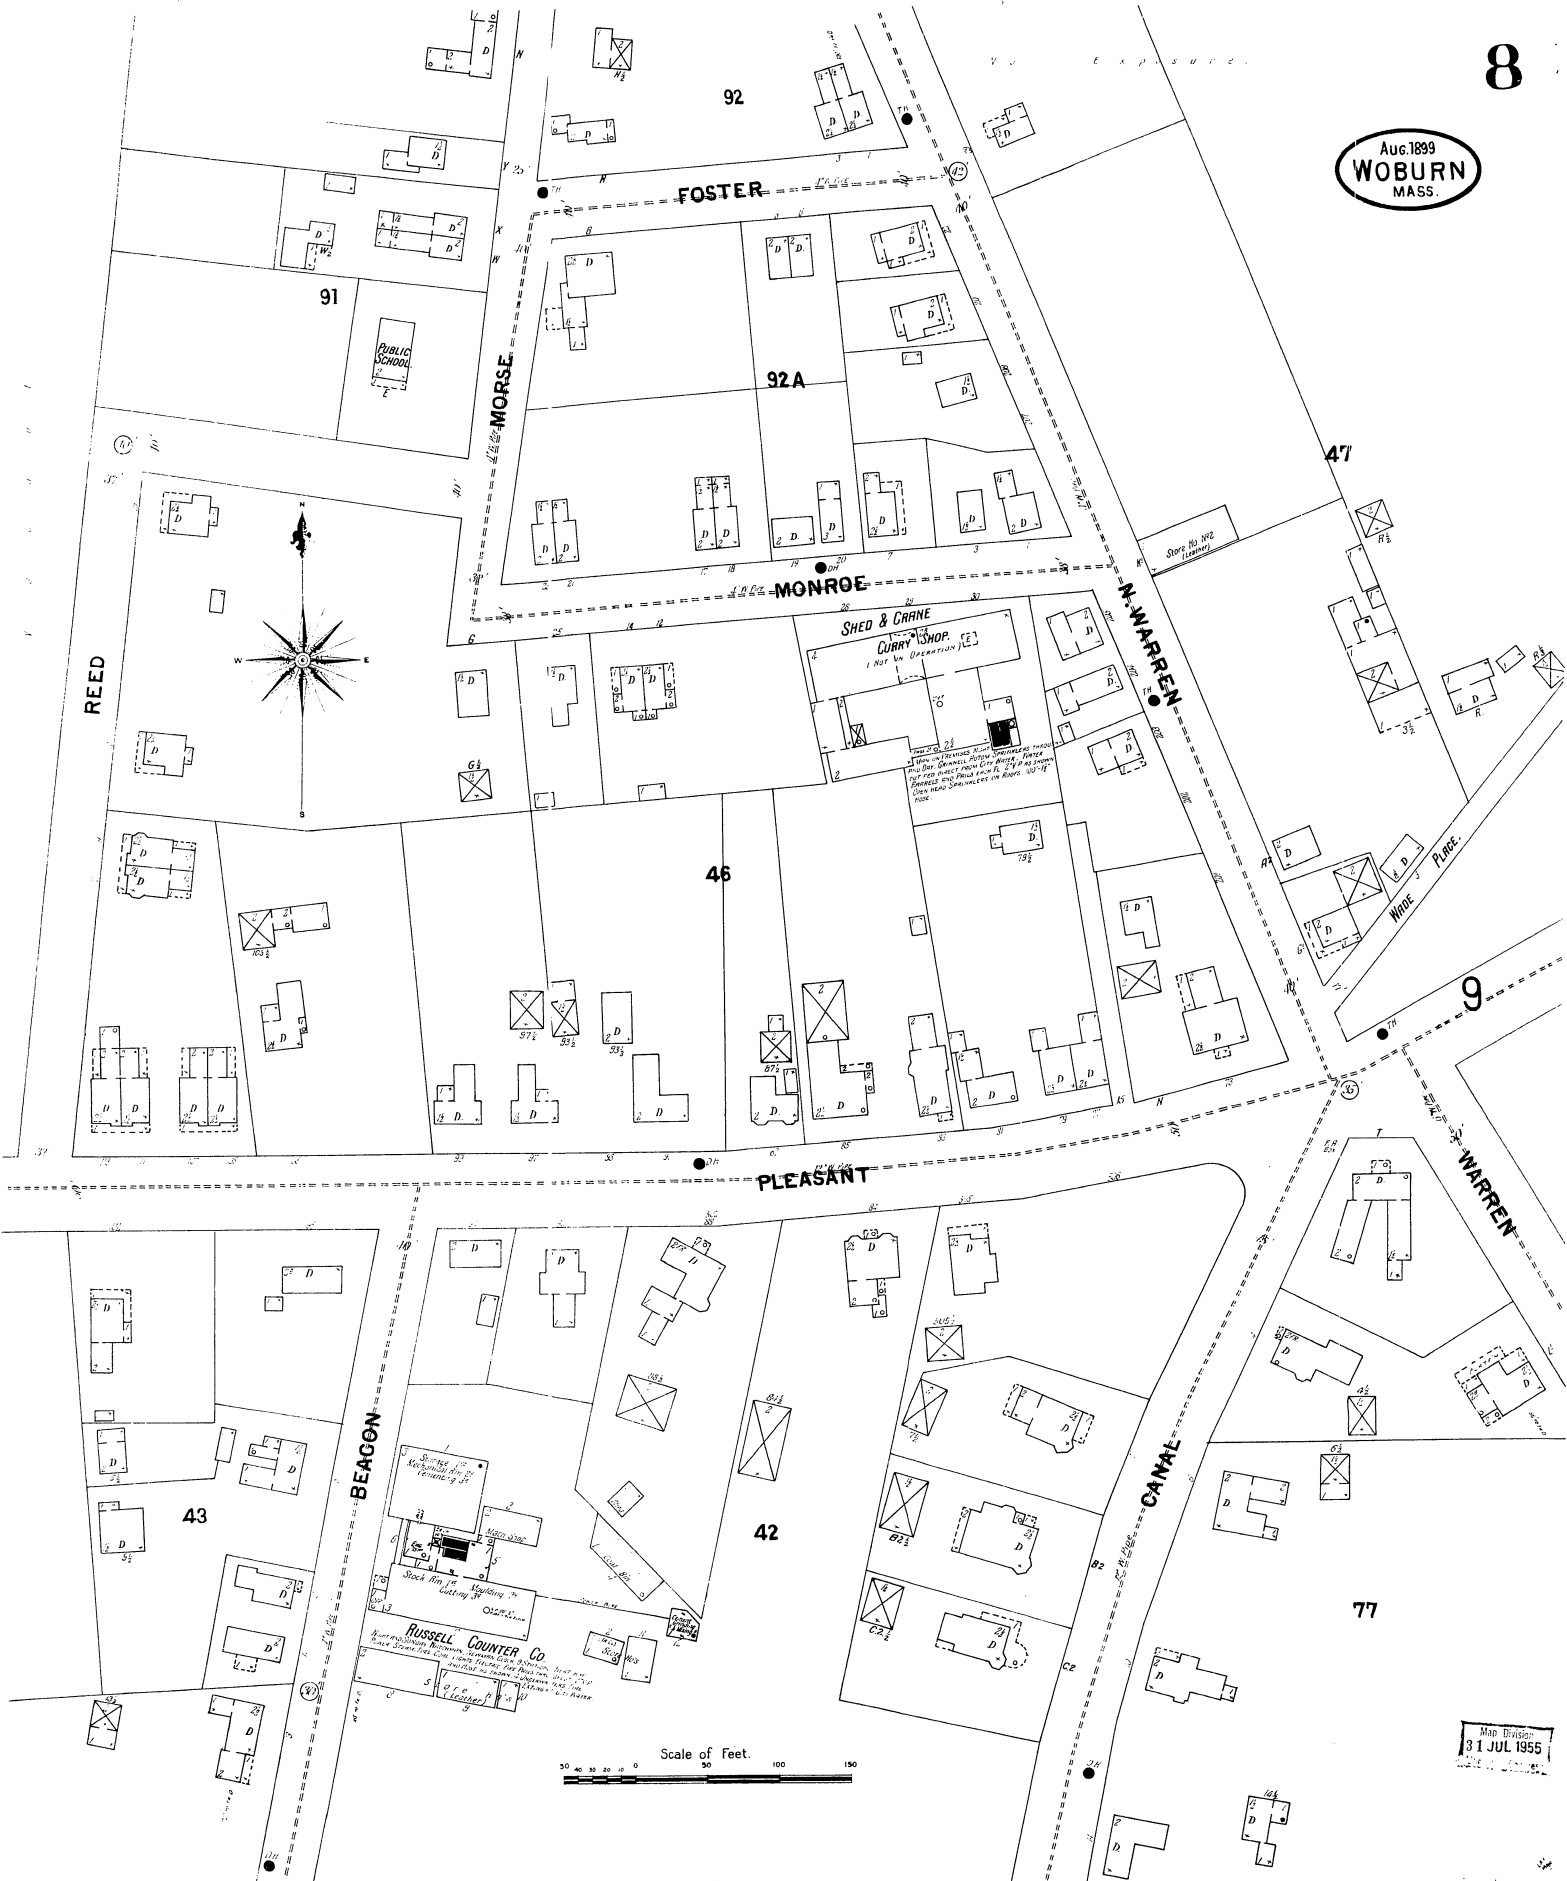

Aug. 1899
WOBURN
MASS.

Scale of Feet.
0 20 40 60 80 100 120 140 160 180

Map Edition
31 JUL 1955