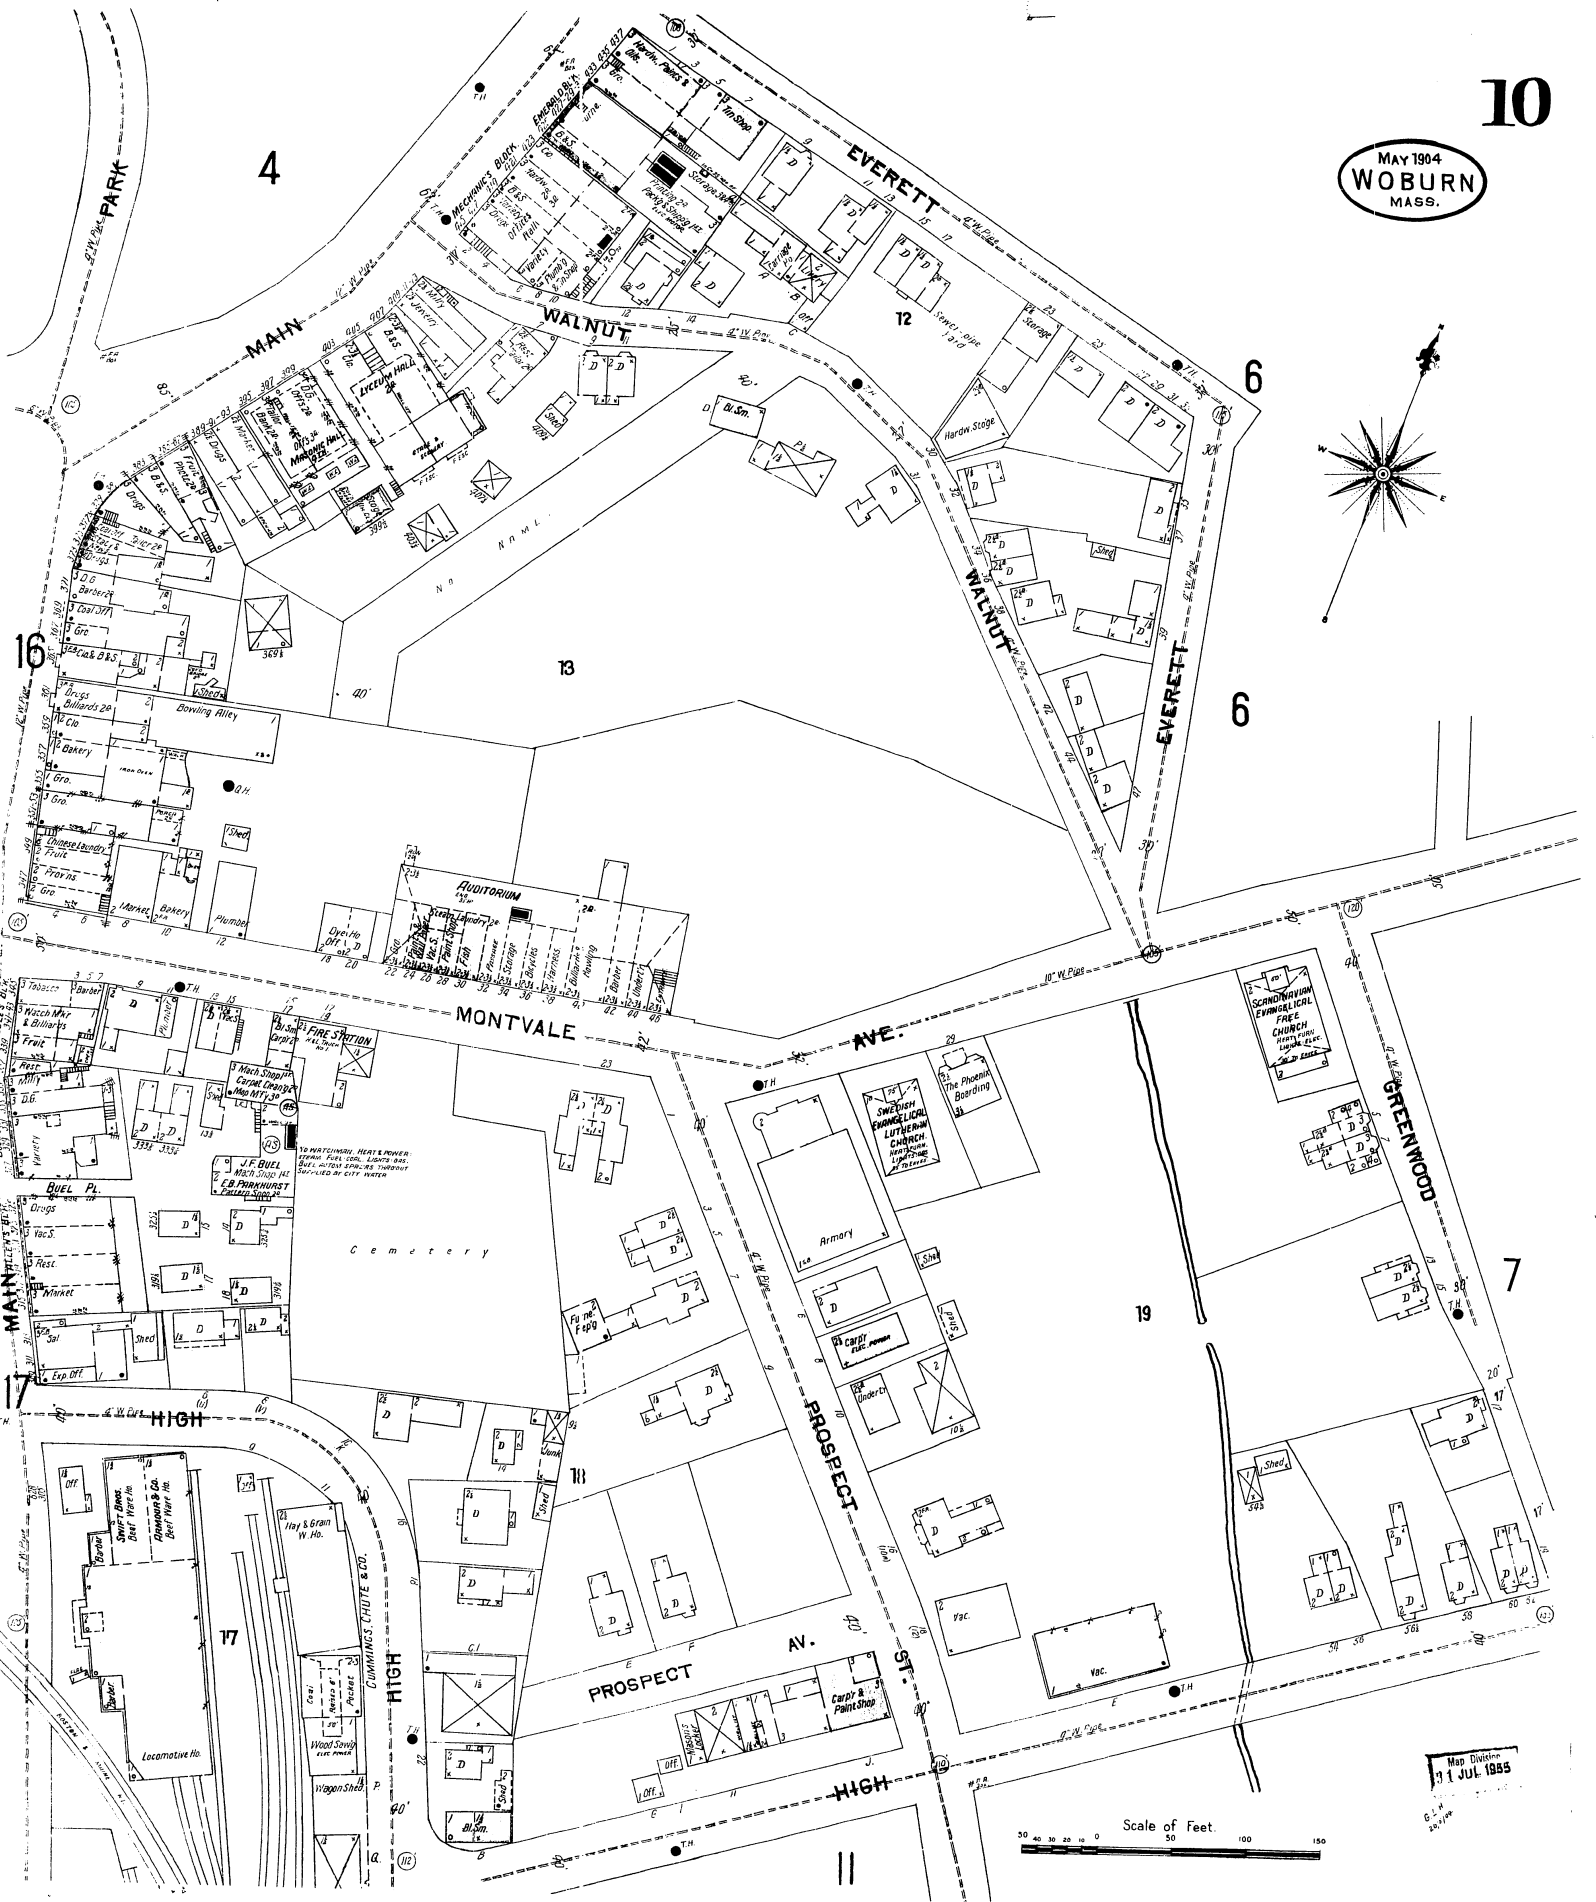

MAY 1904  
WOBURN  
MASS.

Map Division  
JUL 1895

Scale of Feet.  
0 50 100 150