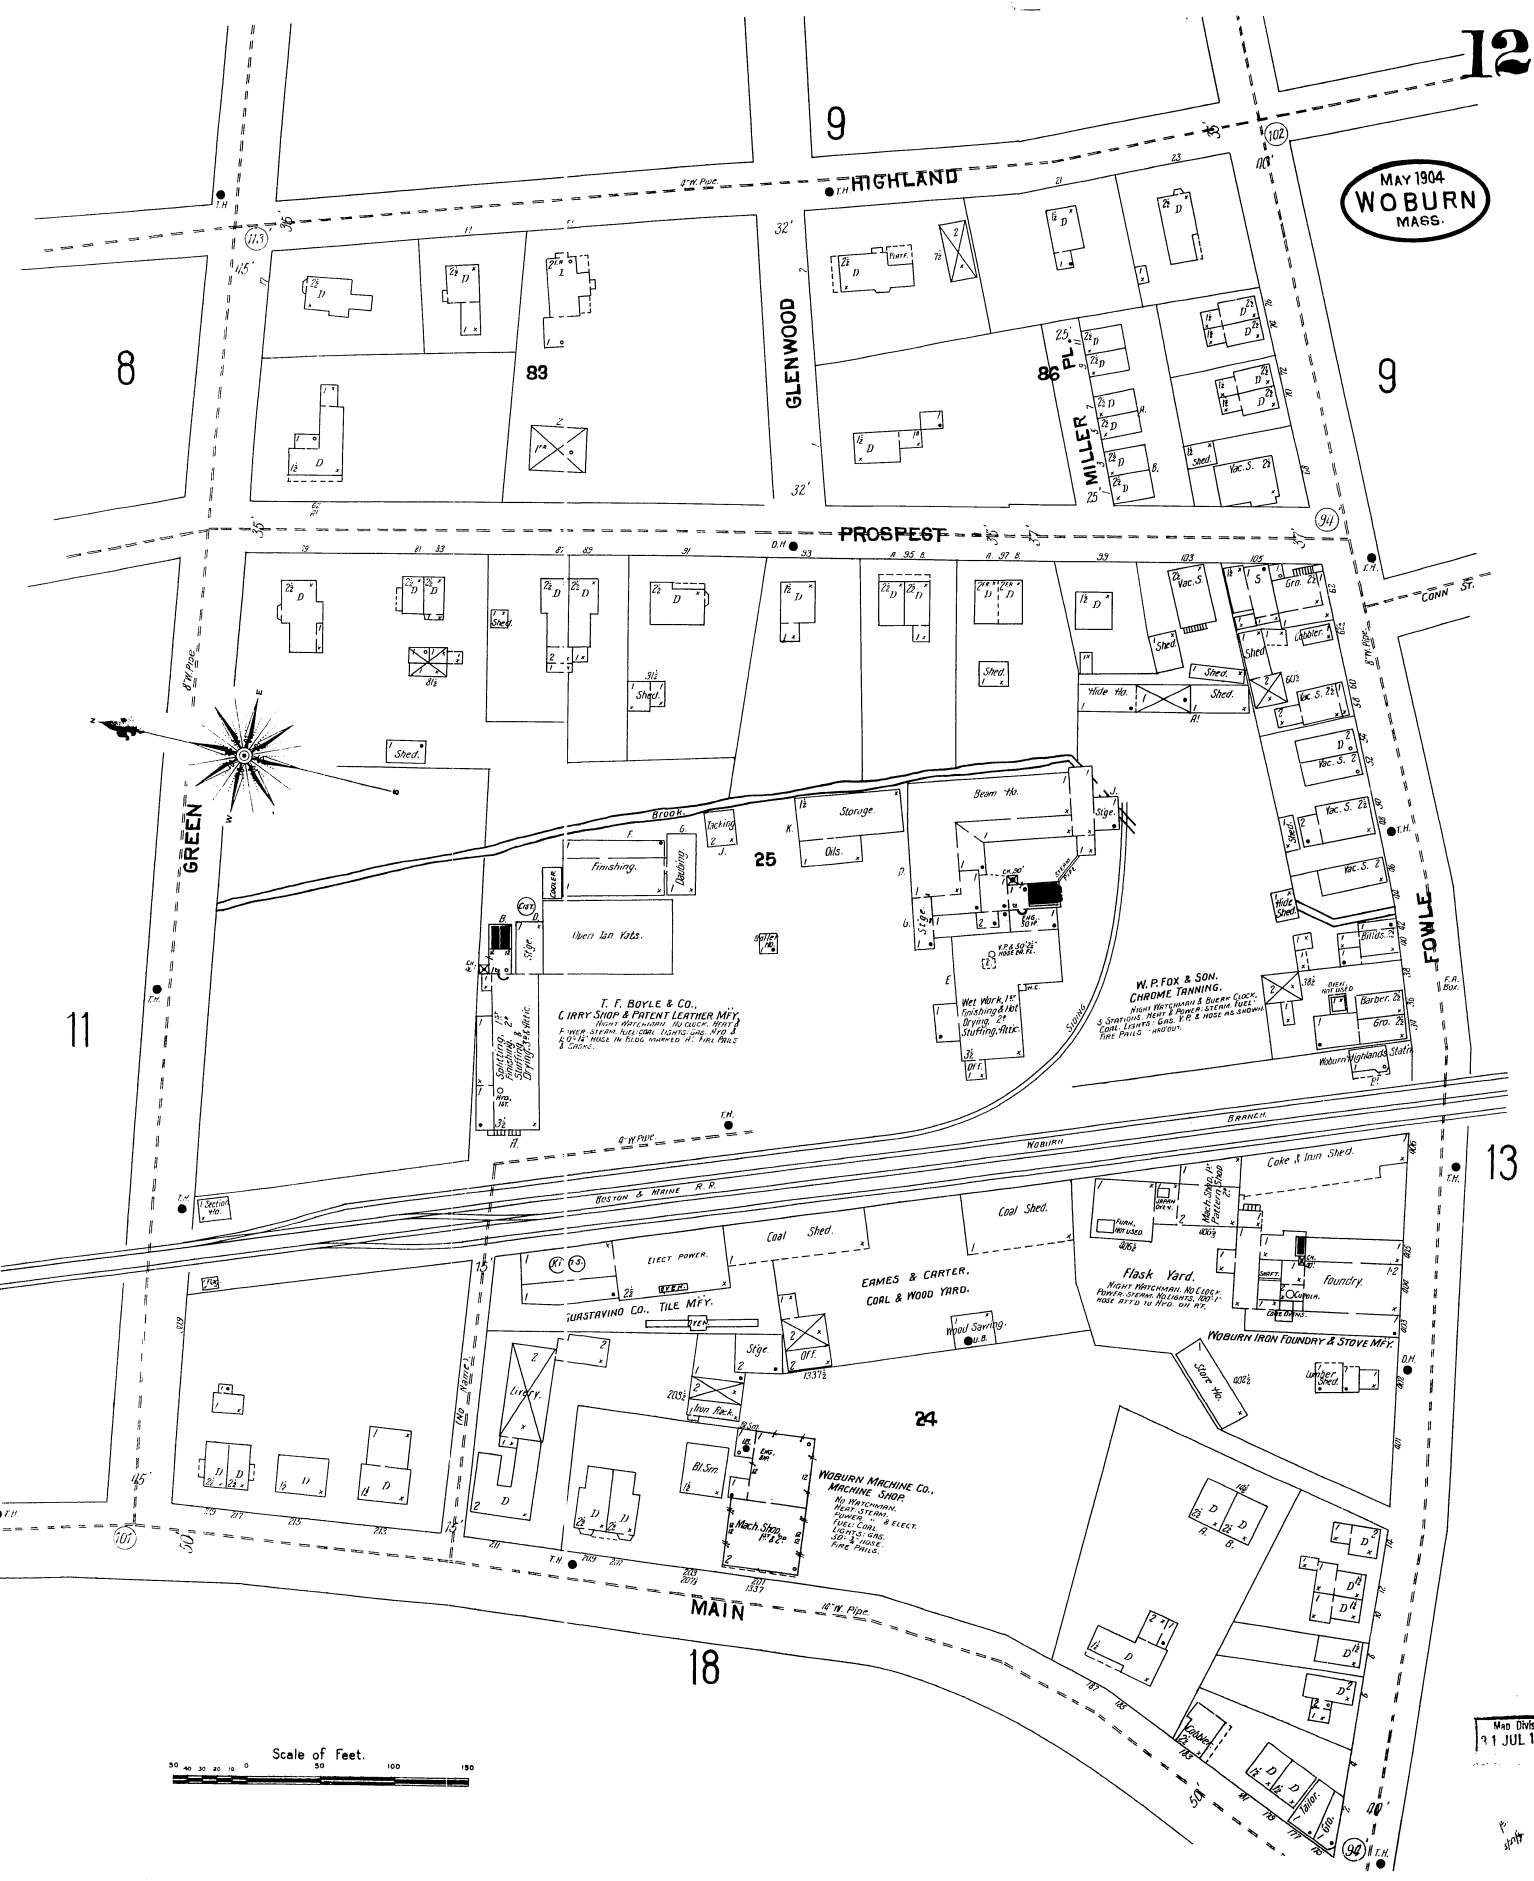

MAY 1904
WOBURN
MASS.

Scale of Feet.
0 50 100 150

Map Division
31 JUL 1955