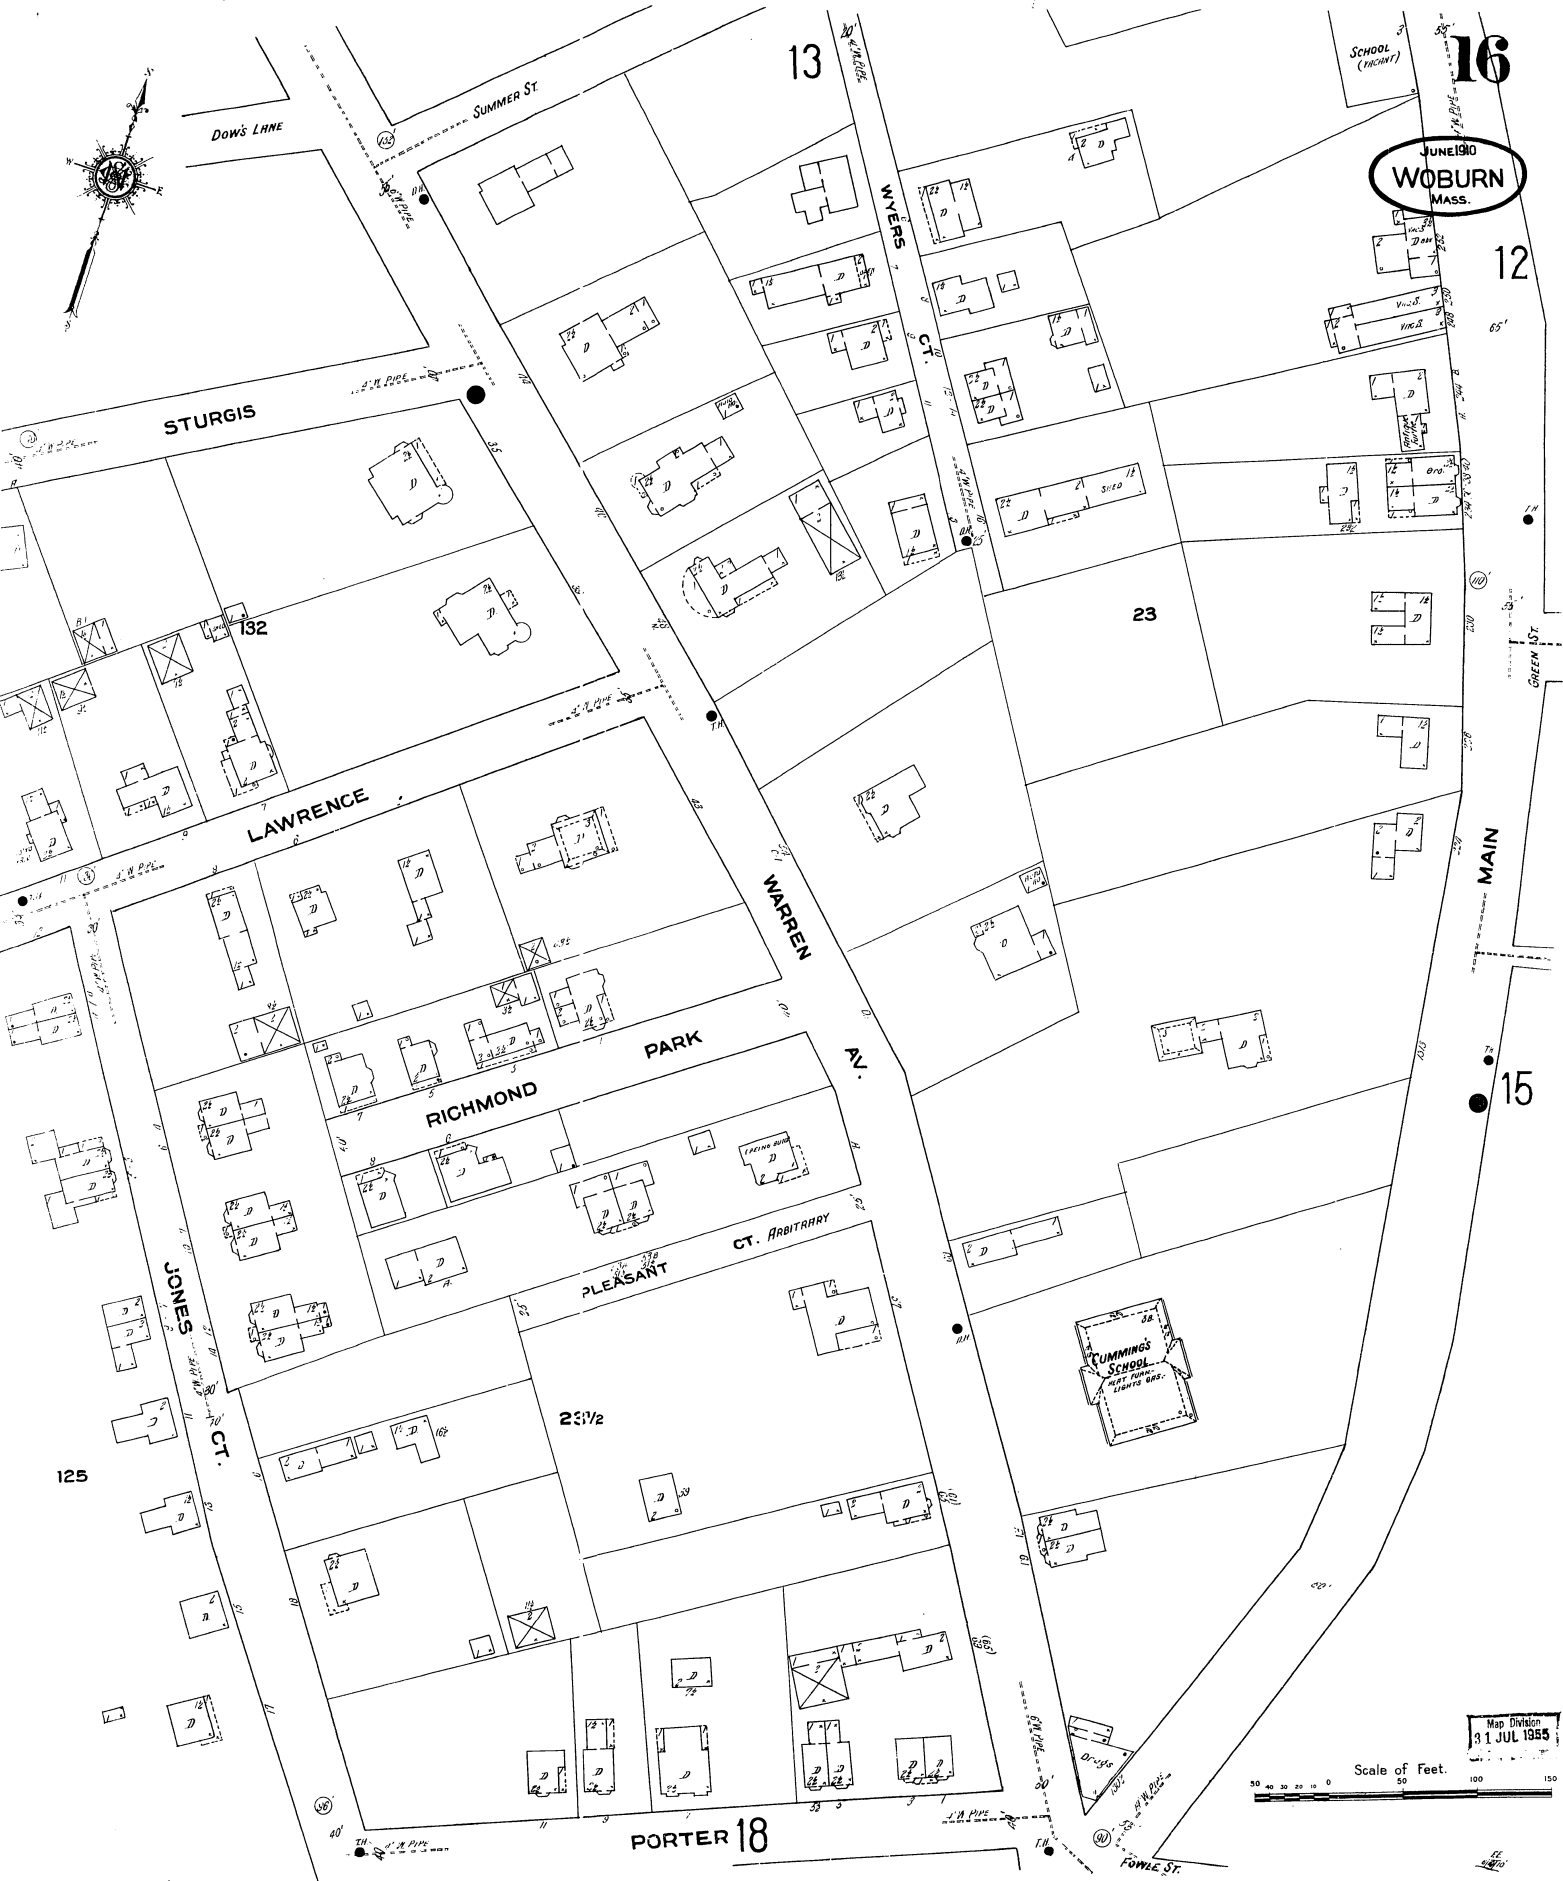

JUNE 1910
WOBURN
MASS.

16

12

23

15

PORTER 18

Scale of Feet.
0 50 100 150

Map Division
31 JUL 1955