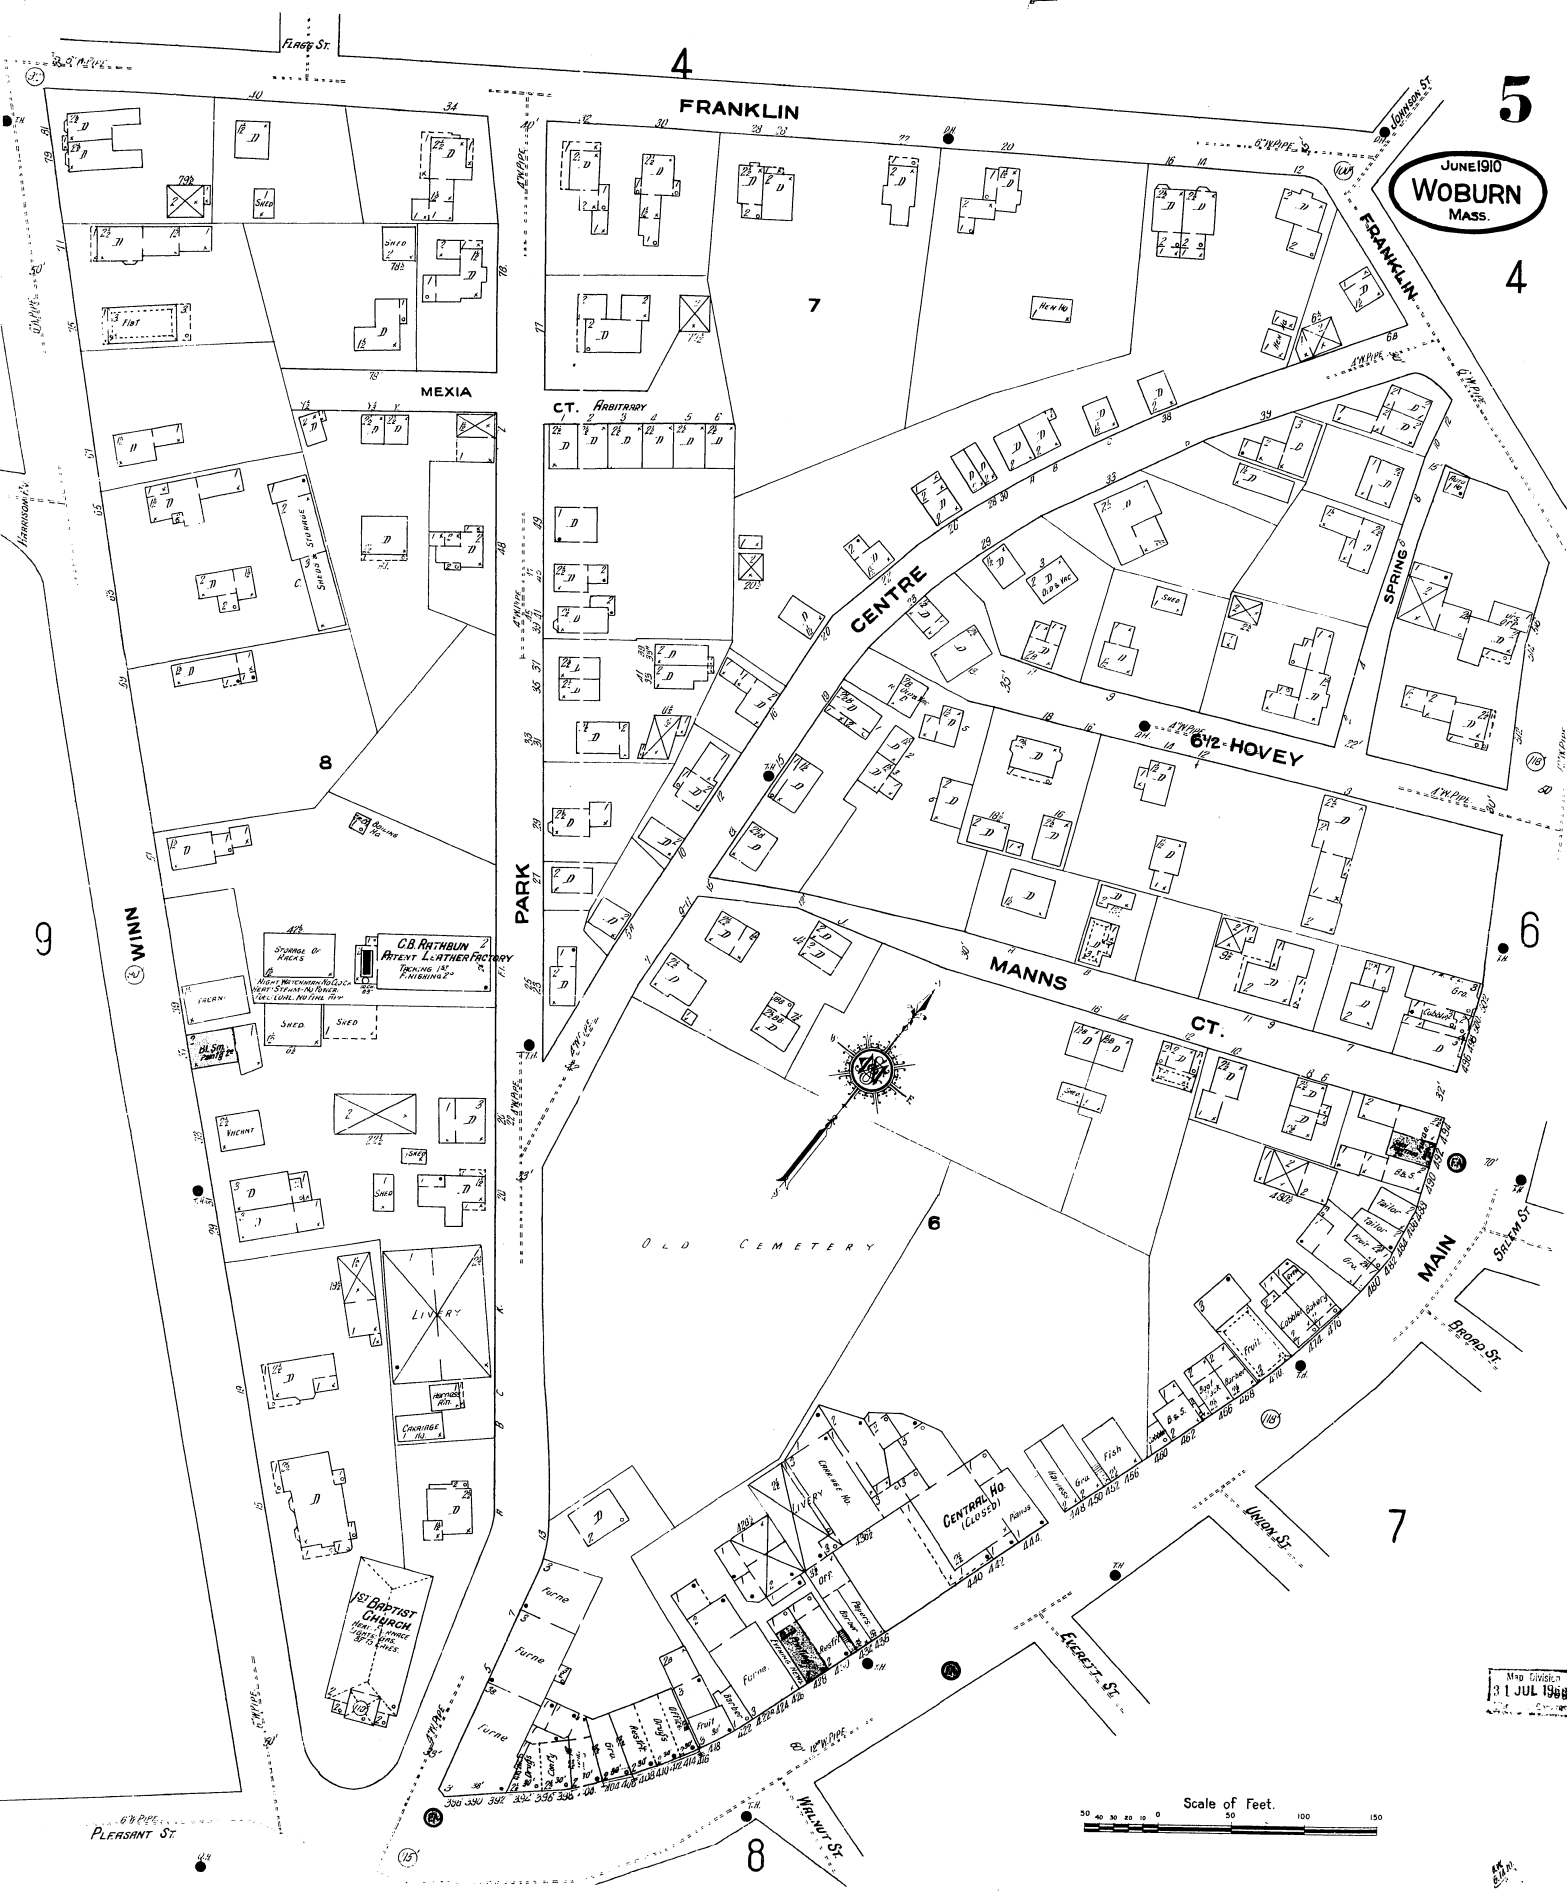

JUNE 1910  
**WOBURN**  
MASS

5

4

6

7

4

7

9

8

Scale of Feet.  
0 50 100 150

Map revised  
31 JUL 1968