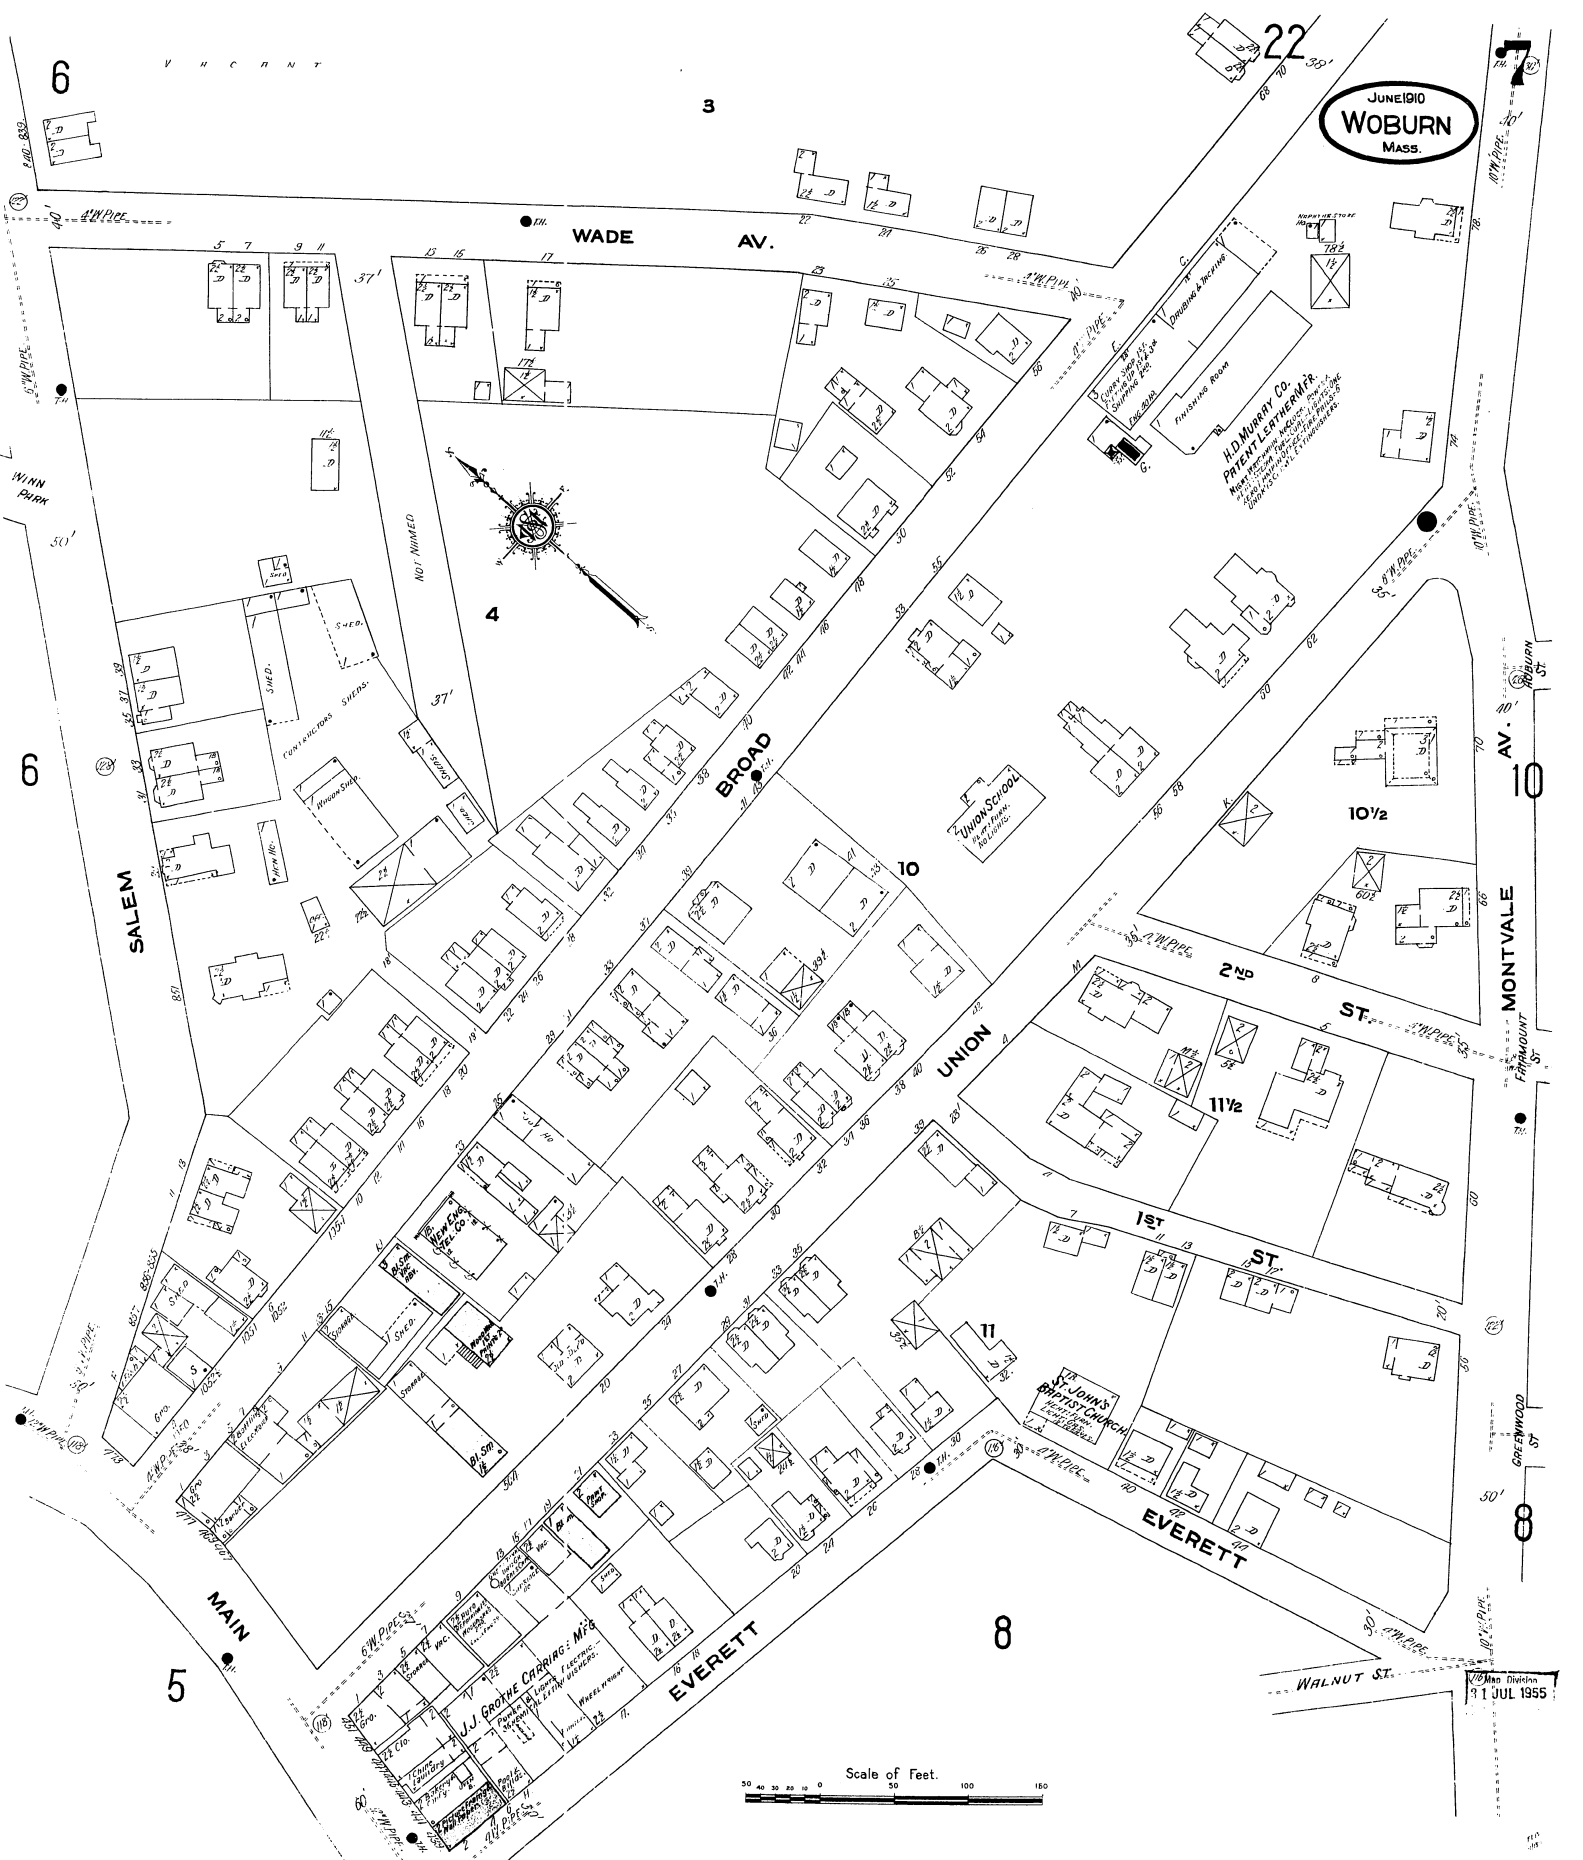

JUNE 1910
WOBBURN
Mass.

Scale of Feet.
0 50 100 150

Map Division
31 JUL 1955