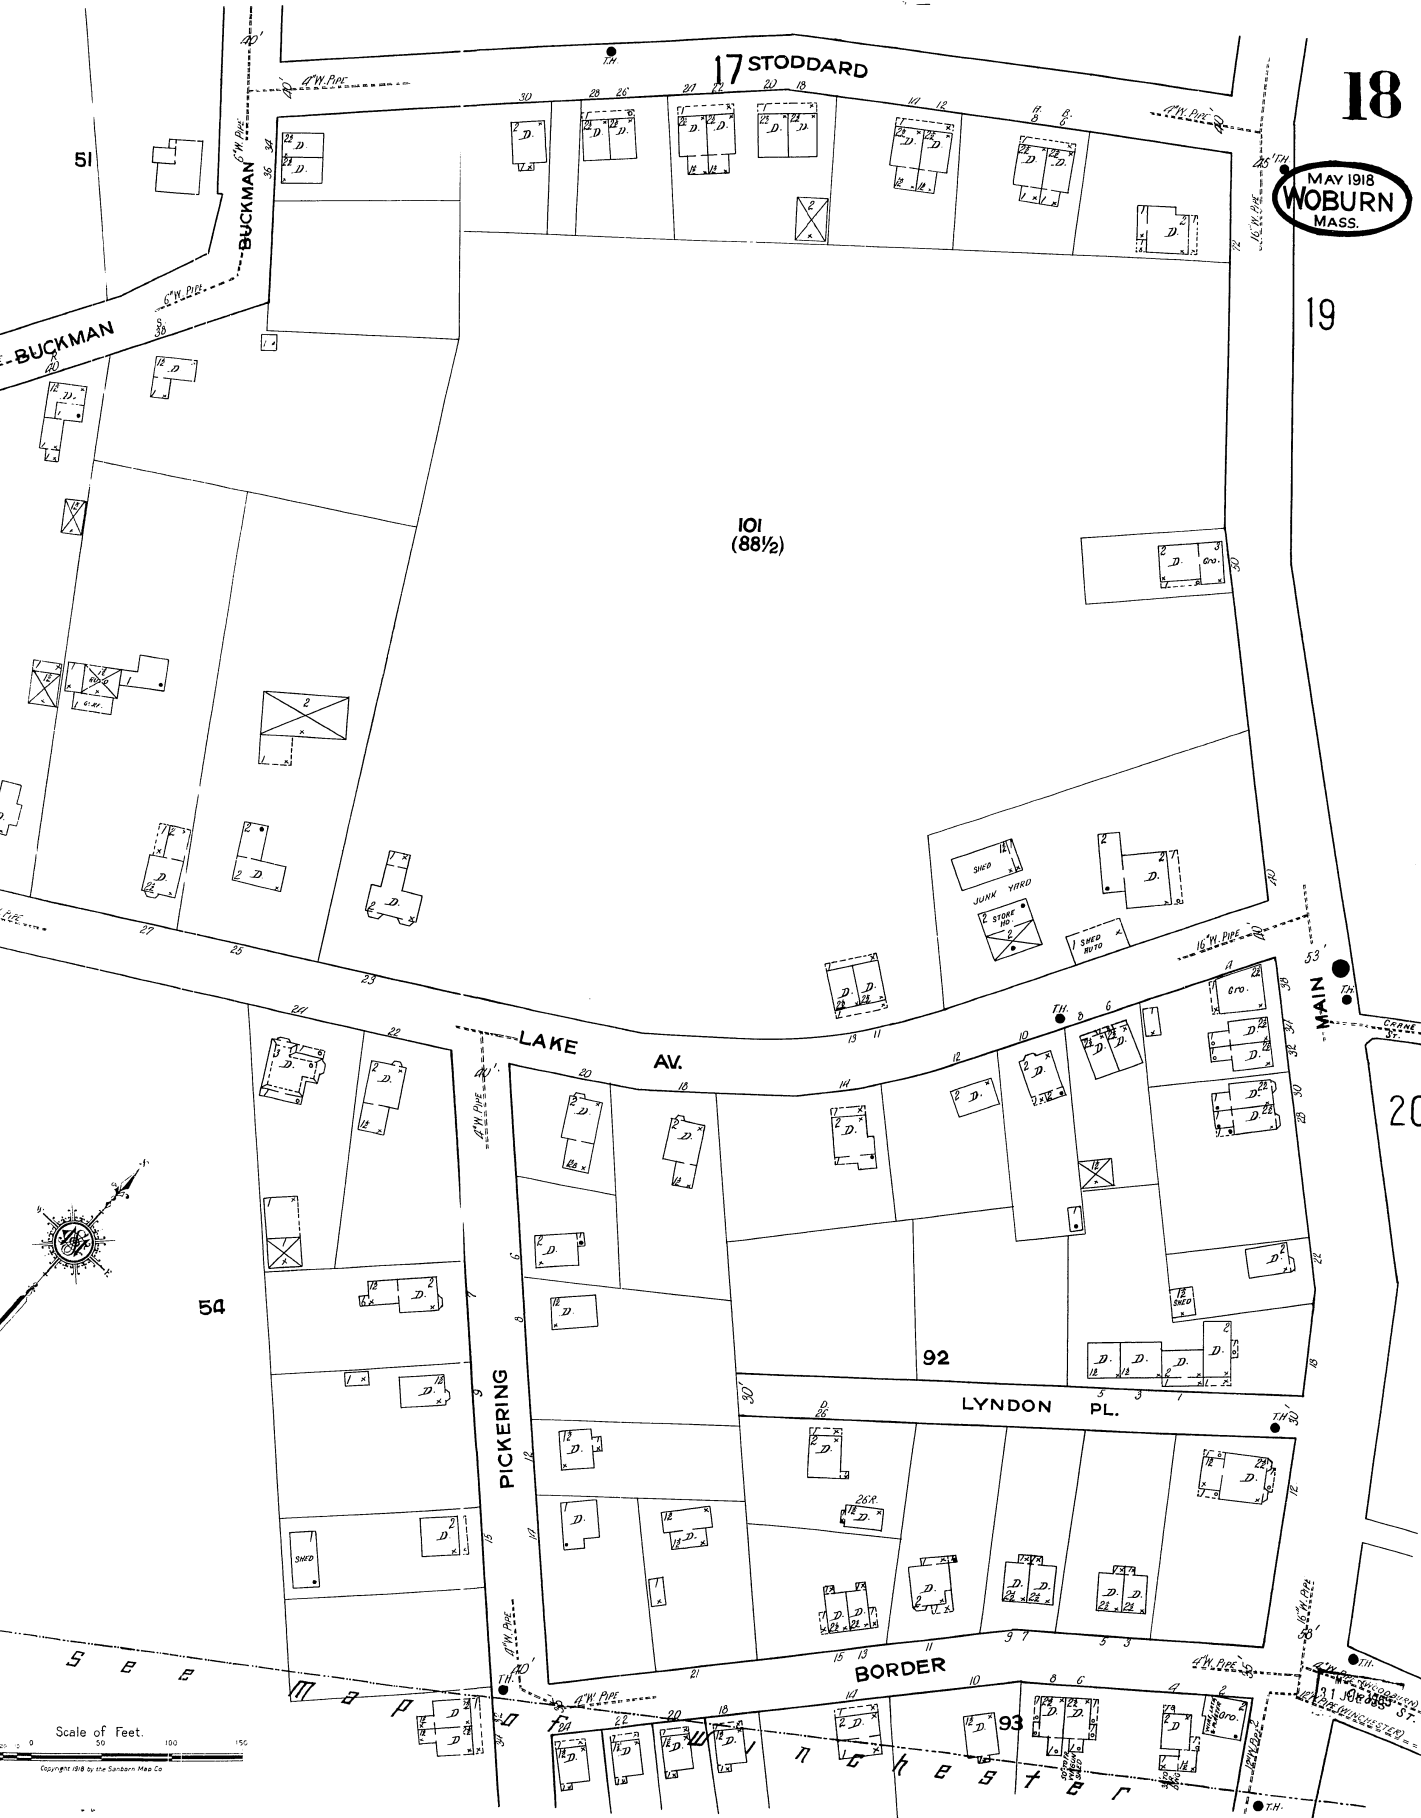

18

MAY 1918
WOBURN
MASS.

19

20

17 STODDARD

101
(88½)

LAKE AV.

92

LYNDON PL.

BORDER

54

51

Scale of Feet.
0 50 100 150
Copyright 1918 by the Sanborn Map Co.