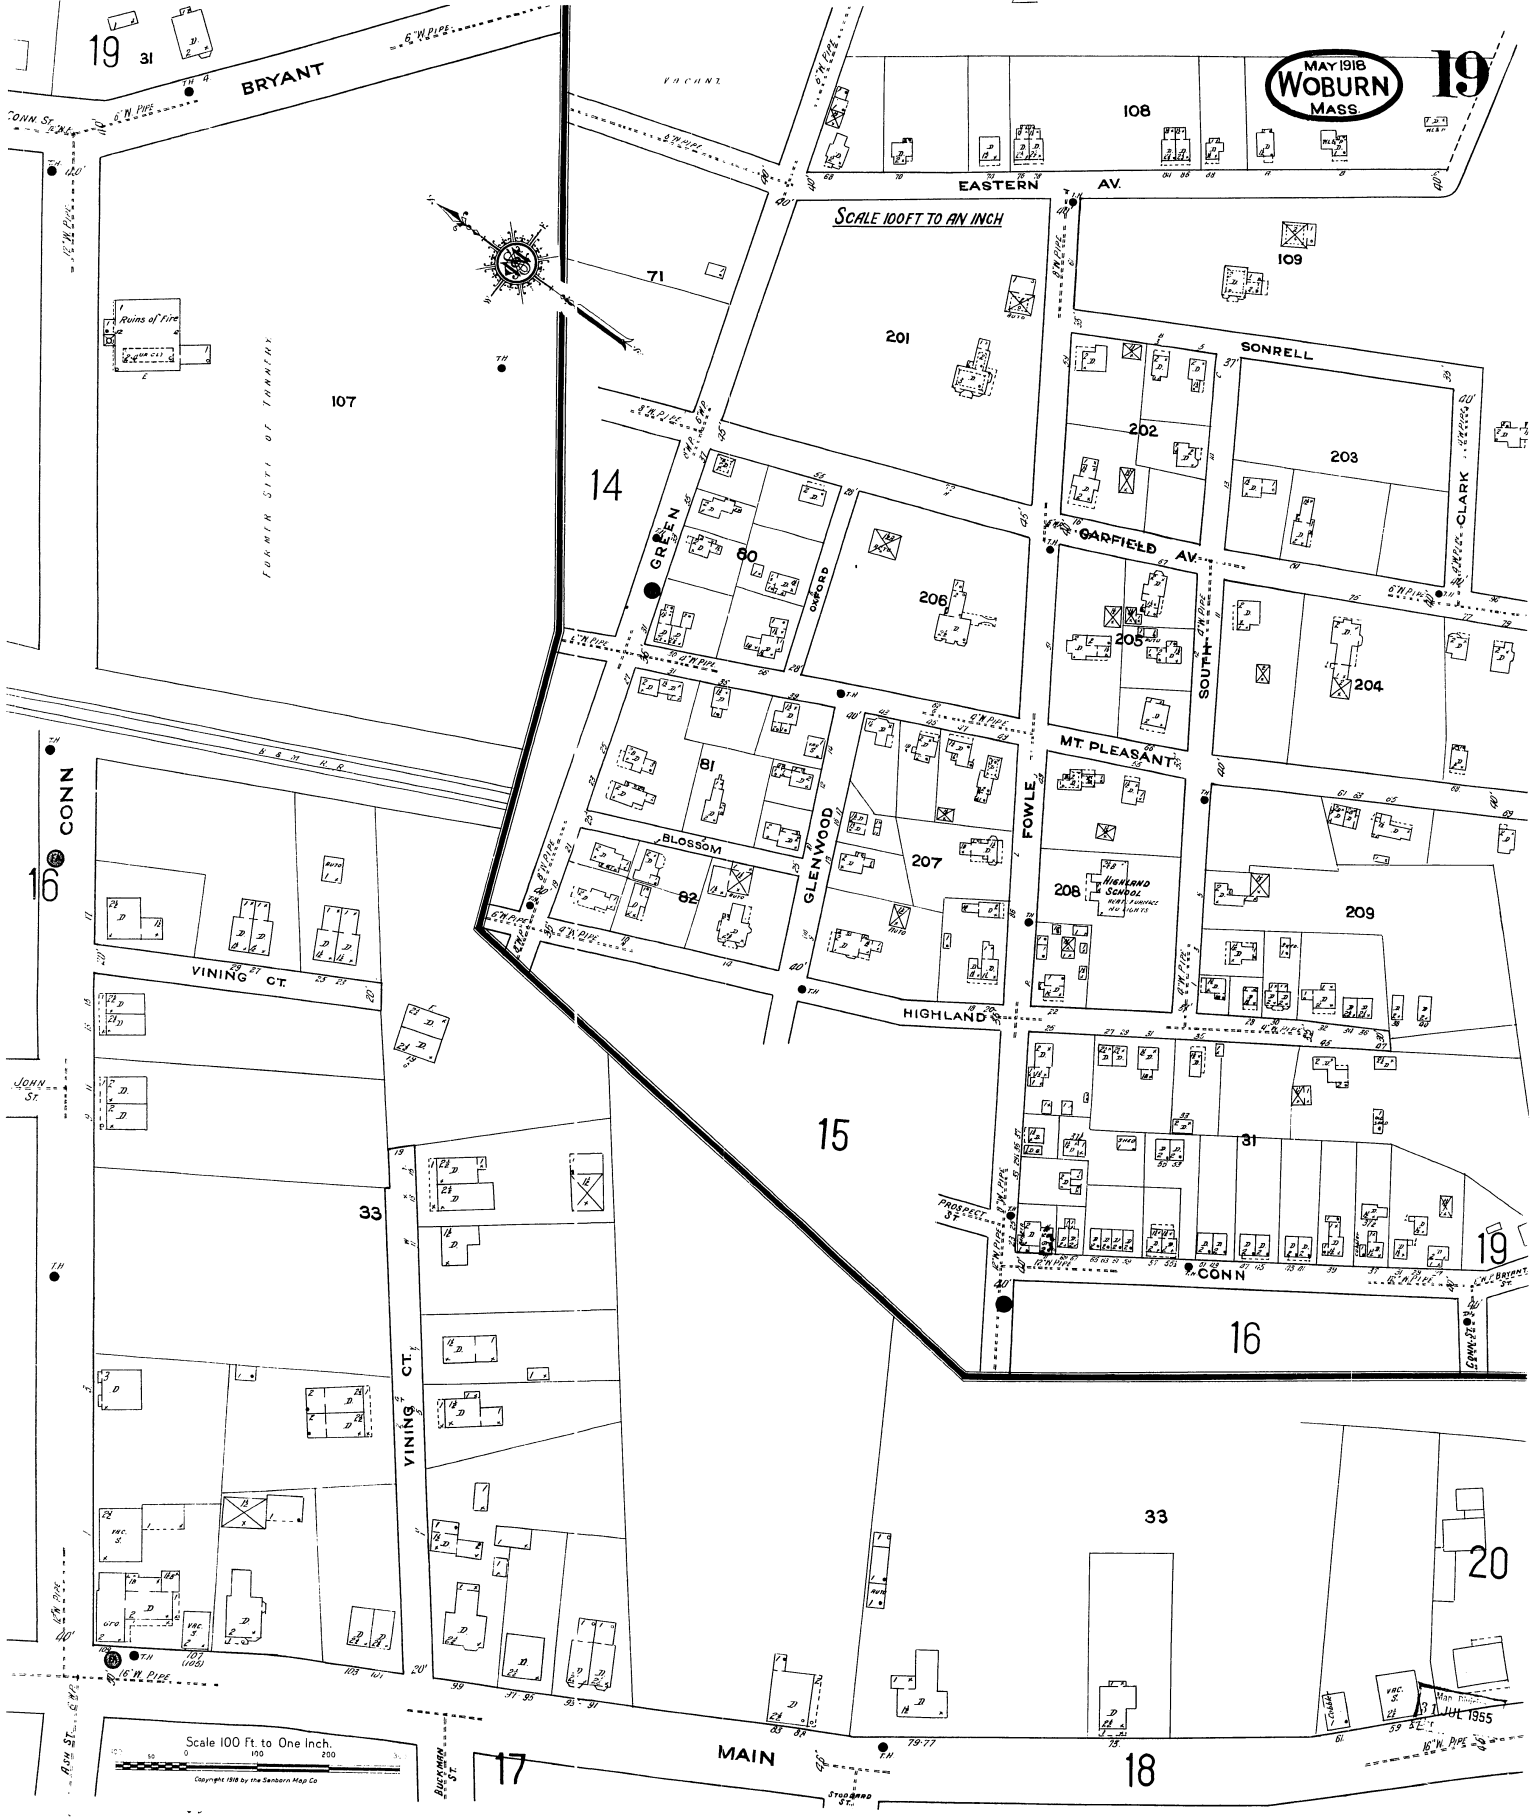

MAY 1918
WOBURN
MASS.

19

SCALE 100 FT TO AN INCH

MAY 1918
WOBURN
MASS.

20

19

16

15

14

107

19

BRYANT

EASTERN AV.

SONRELL

GARFIELD AV.

MT PLEASANT

HIGHLAND

VINIG CT.

CONN

MAIN

18

17

TOWN OF WOBURN

VINIG CT.

FOWLE

GLENWOOD

GREEN

BLOSSOM

OXFORD

VACANT

MAY 1918
WOBURN
MASS.

19

MAY 1918
WOBURN
MASS.

19