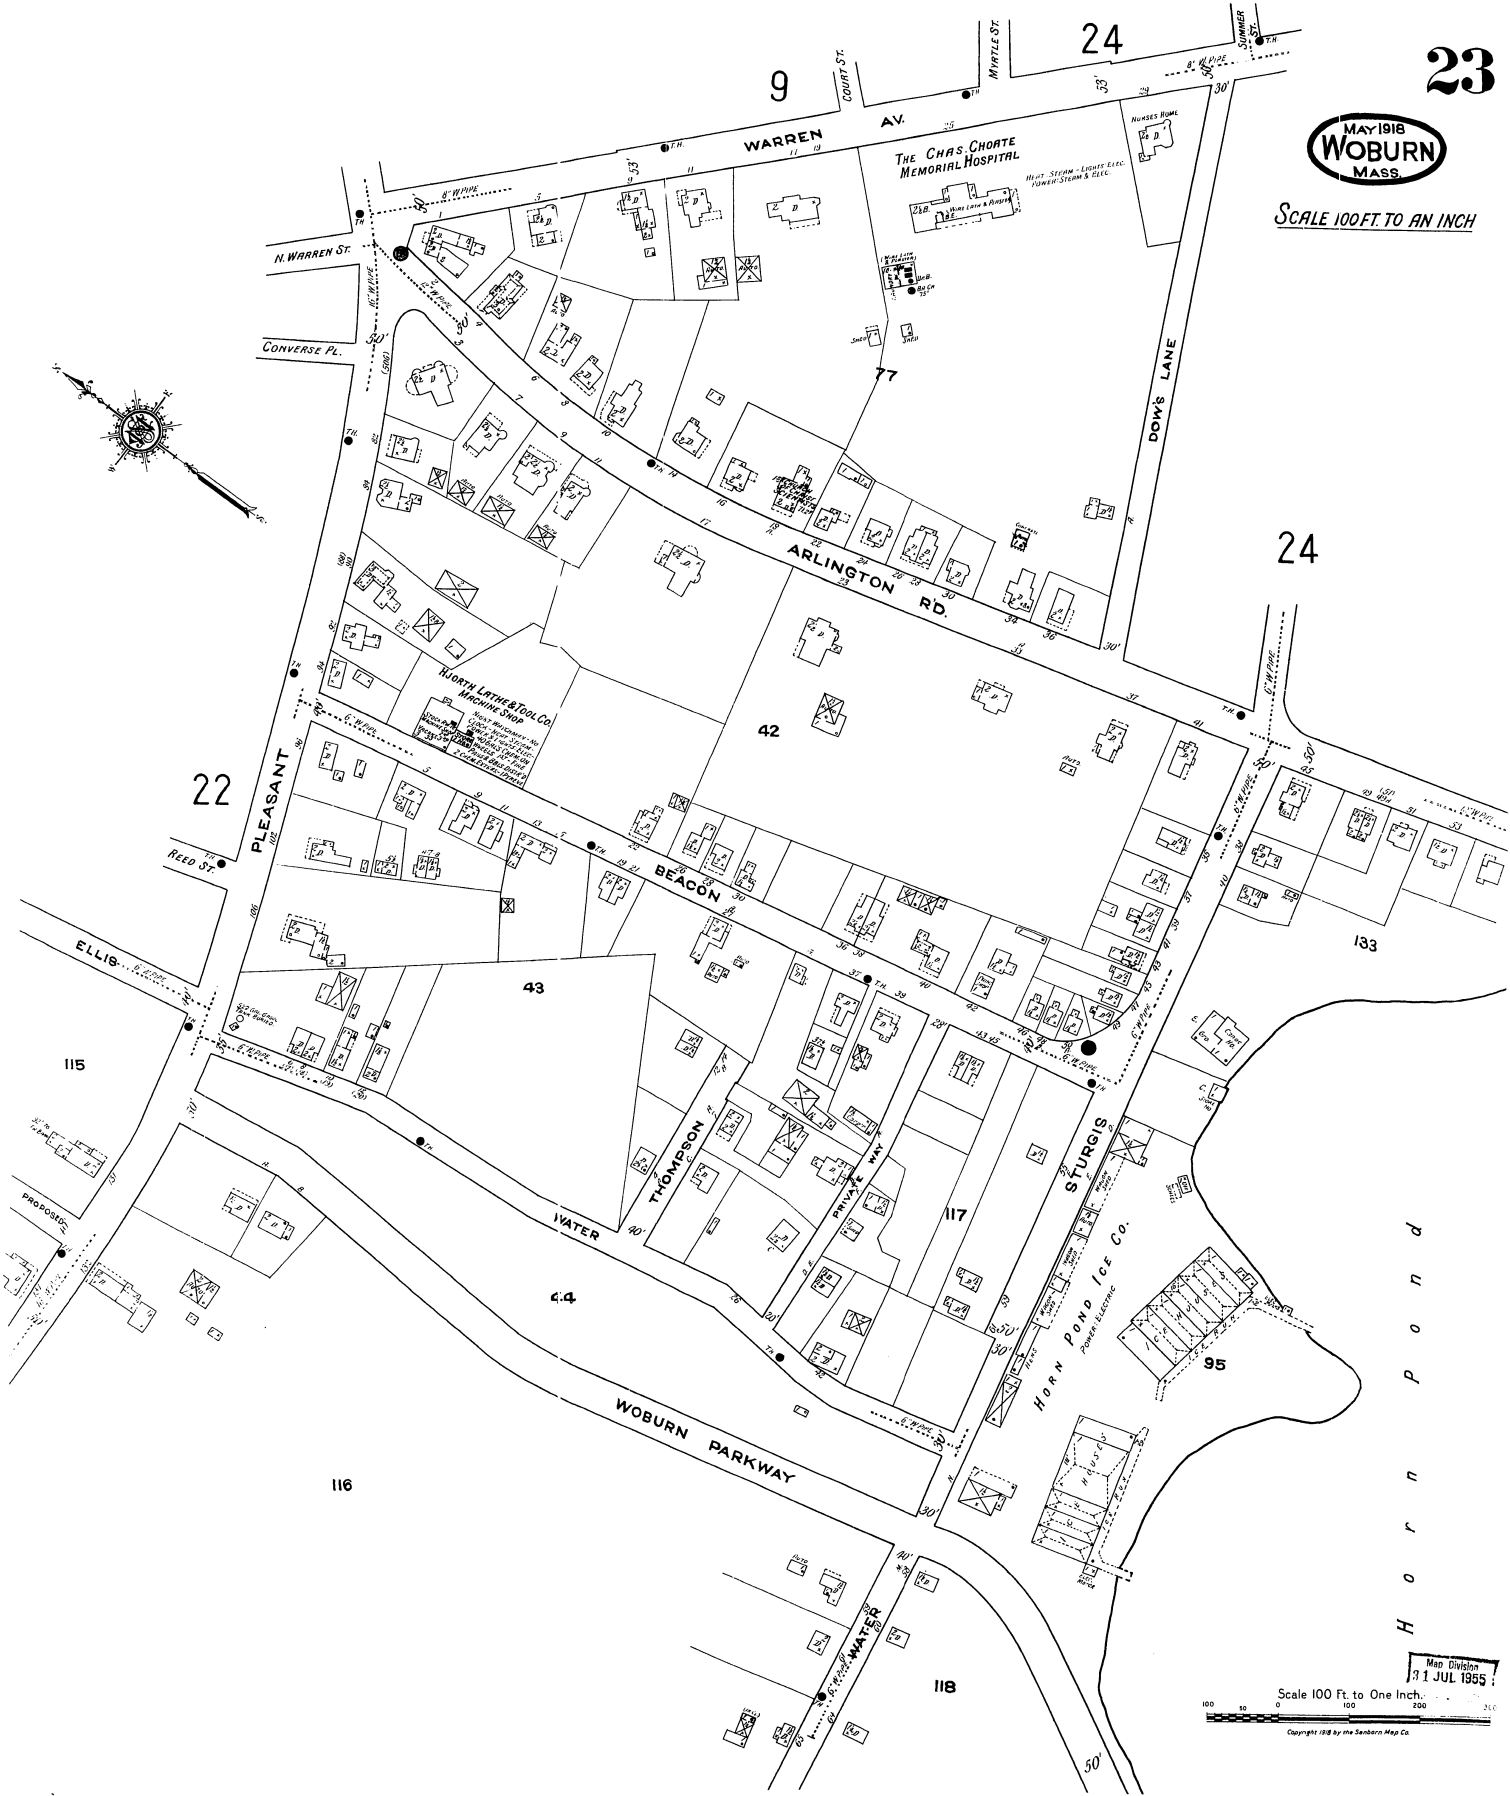

MAY 1918
WOBURN
MASS.

SCALE 100 FT. TO AN INCH

H
o
r
n
P
o
n
d

Map Division
JUL 1955
Scale 100 Ft. to One Inch.
Copyright 1918 by the Sanborn Map Co.