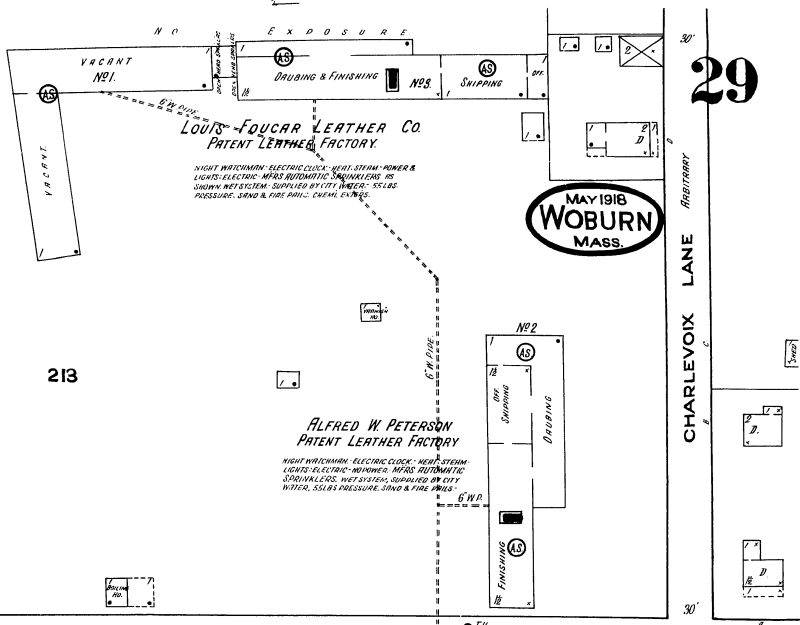

NORTH WOBURN

29

CHARLEVOIX LANE

WEBSTER

BEDFORD

Map Dated 31 JUL 1958