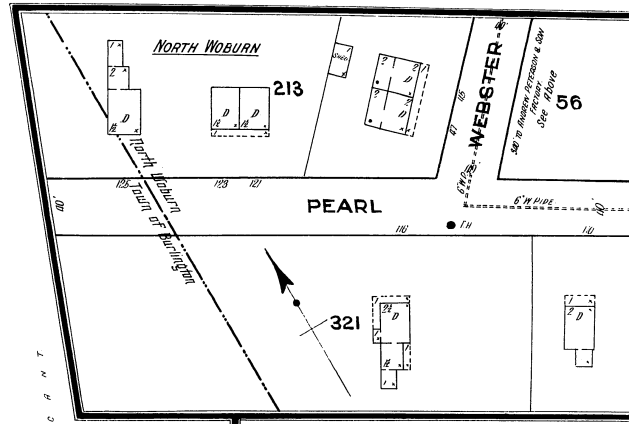

NORTH WOBURN

29

CHARLEVOIX LANE

WEBSTER

BEDFORD

Map Dated 31 JUL 1958