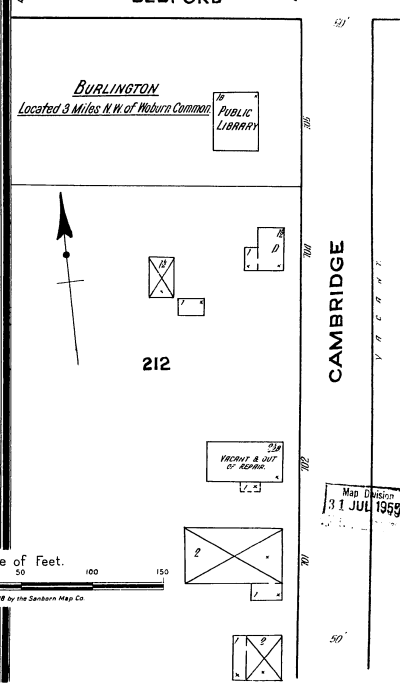

NORTH WOBURN

29

CHARLEVOIX LANE

WEBSTER

BEDFORD

Map Dated 31 JUL 1958