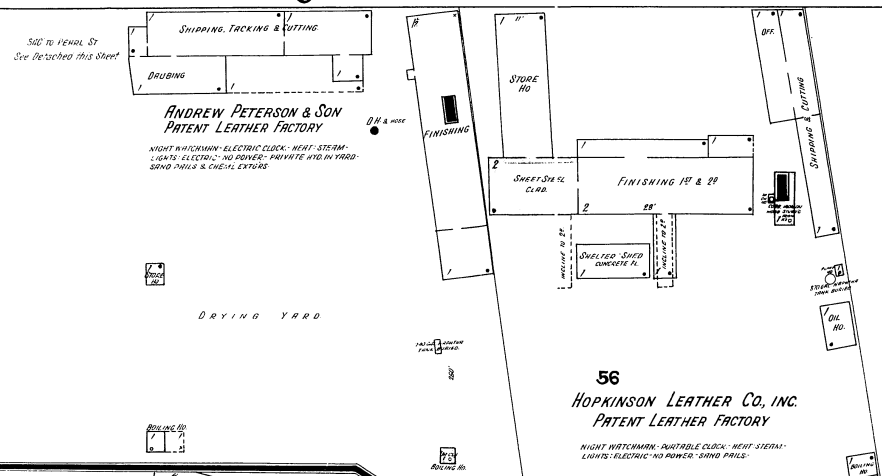

NORTH WOBURN

29

CHARLEVOIX LANE

WEBSTER

BEDFORD

Map Dated 31 JUL 1958