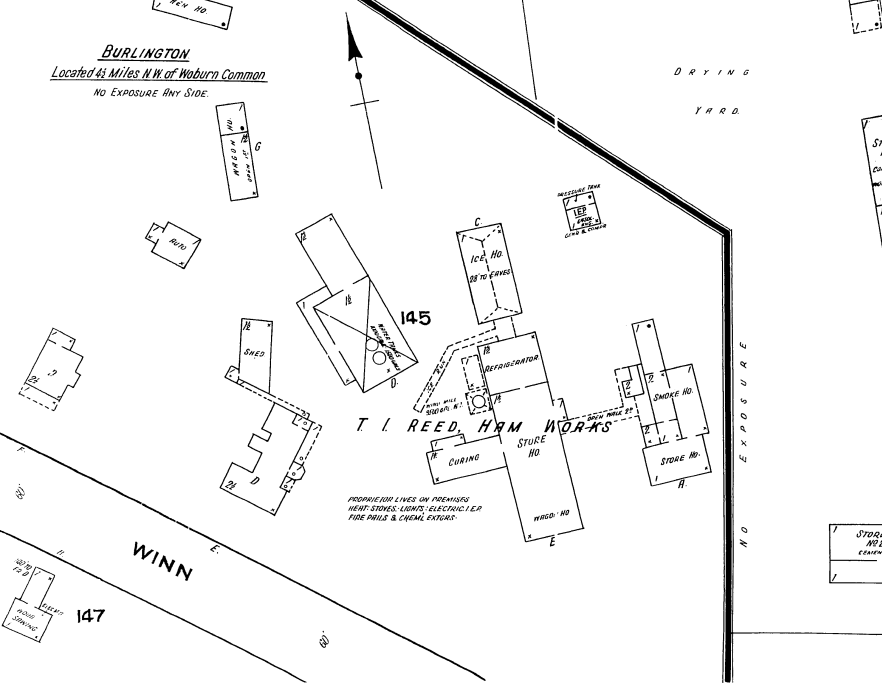

NORTH WOBURN

29

CHARLEVOIX LANE

WEBSTER

BEDFORD

Map Dated 31 JUL 1958