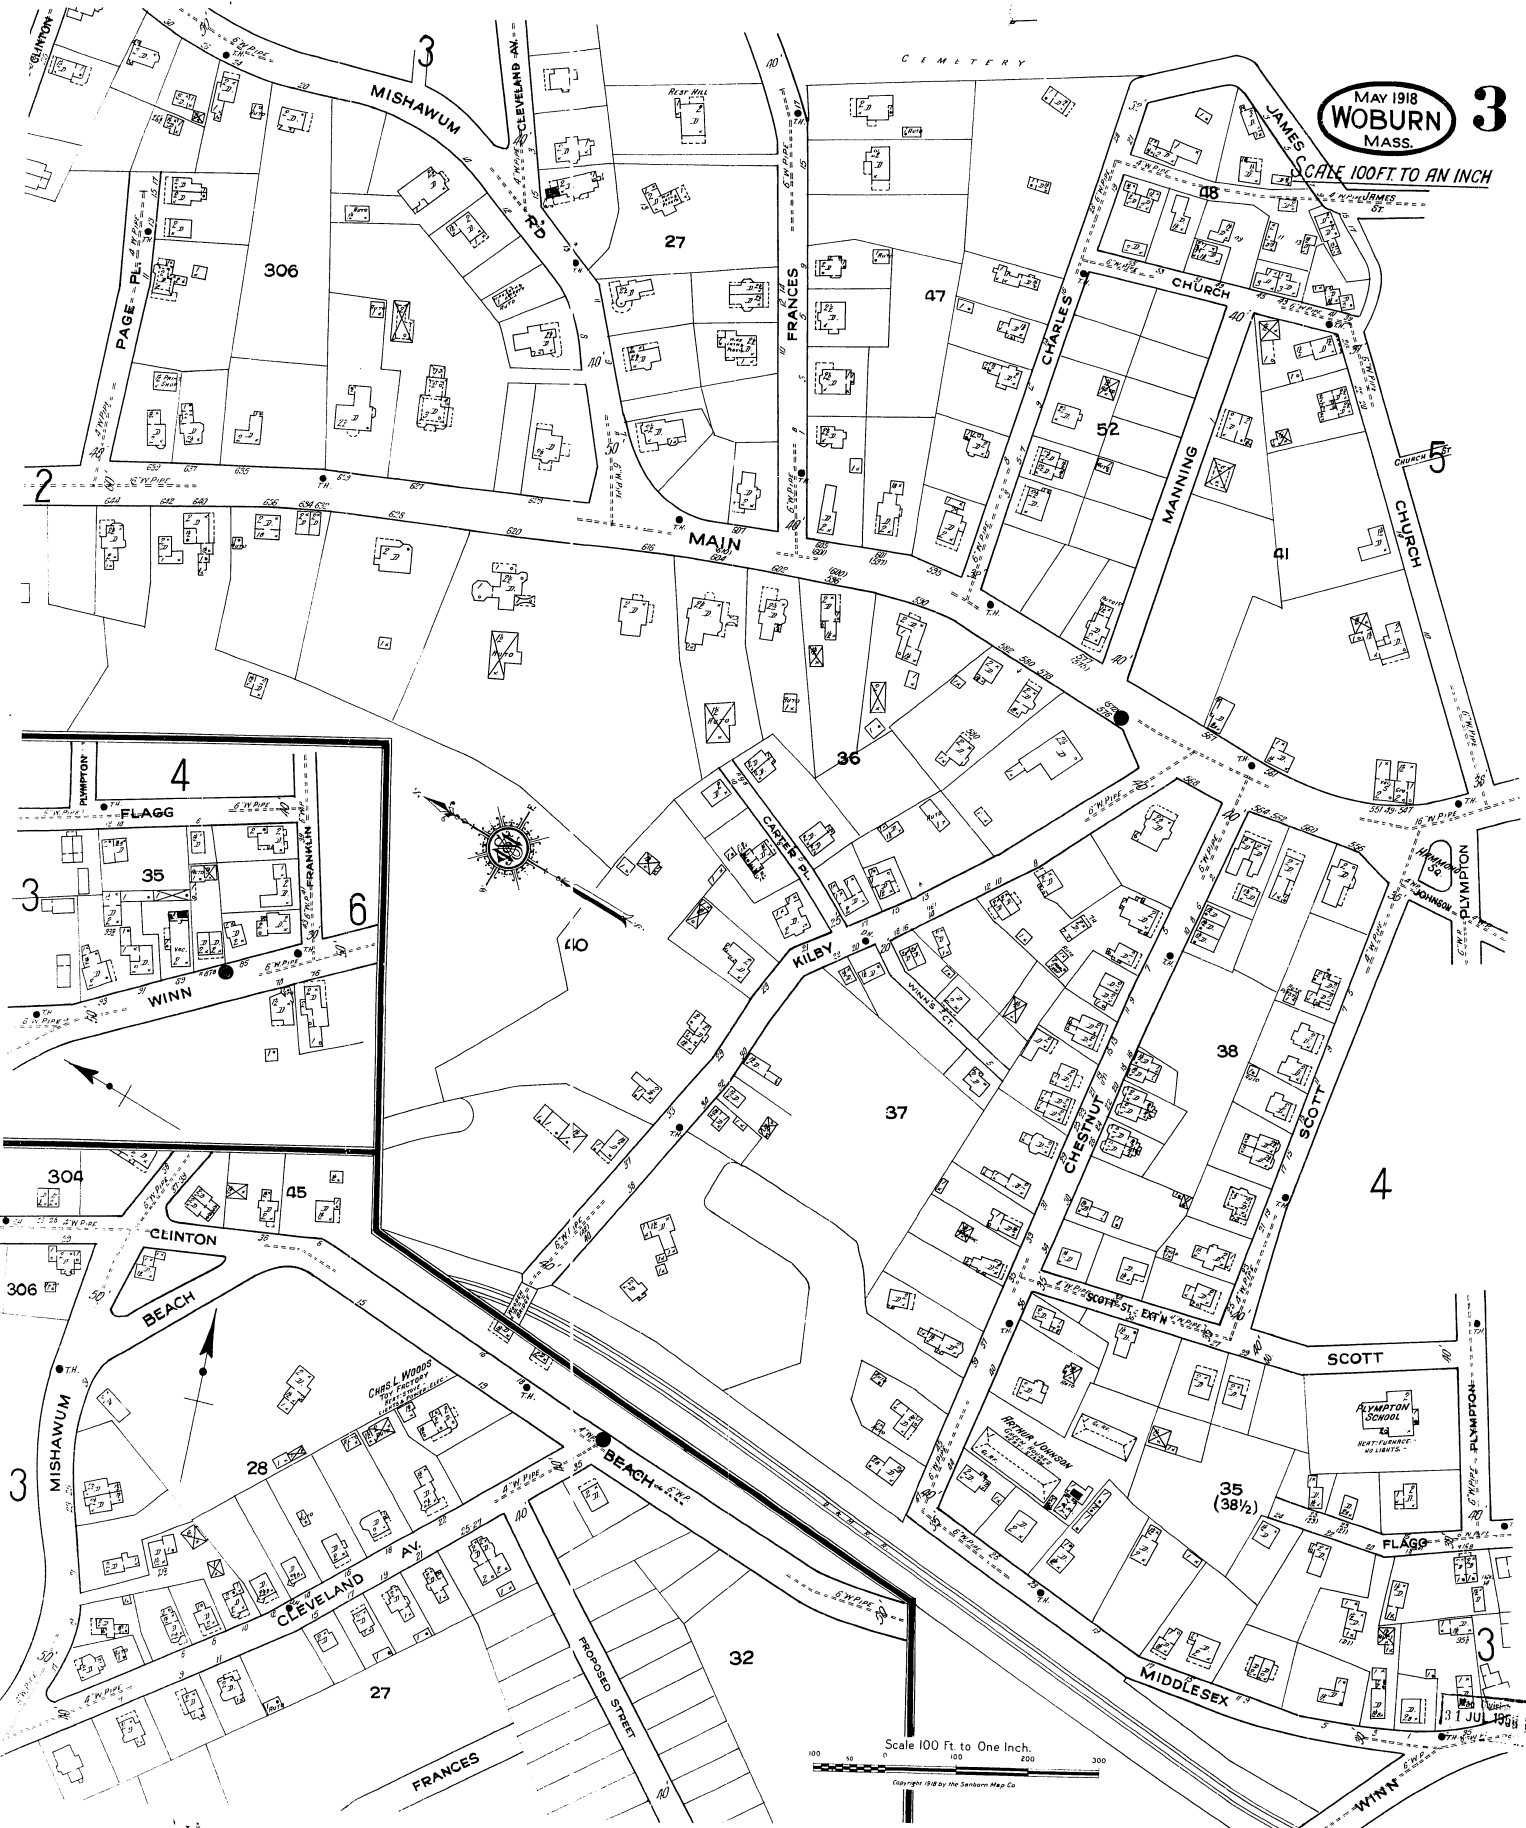

MAY 1918  
**WOBURN**  
MASS.

**3**

SCALE 100 FT. TO AN INCH

Scale 100 Ft. to One Inch.  
0 100 200 300  
Copyright 1918 by the Sanborn Map Co.