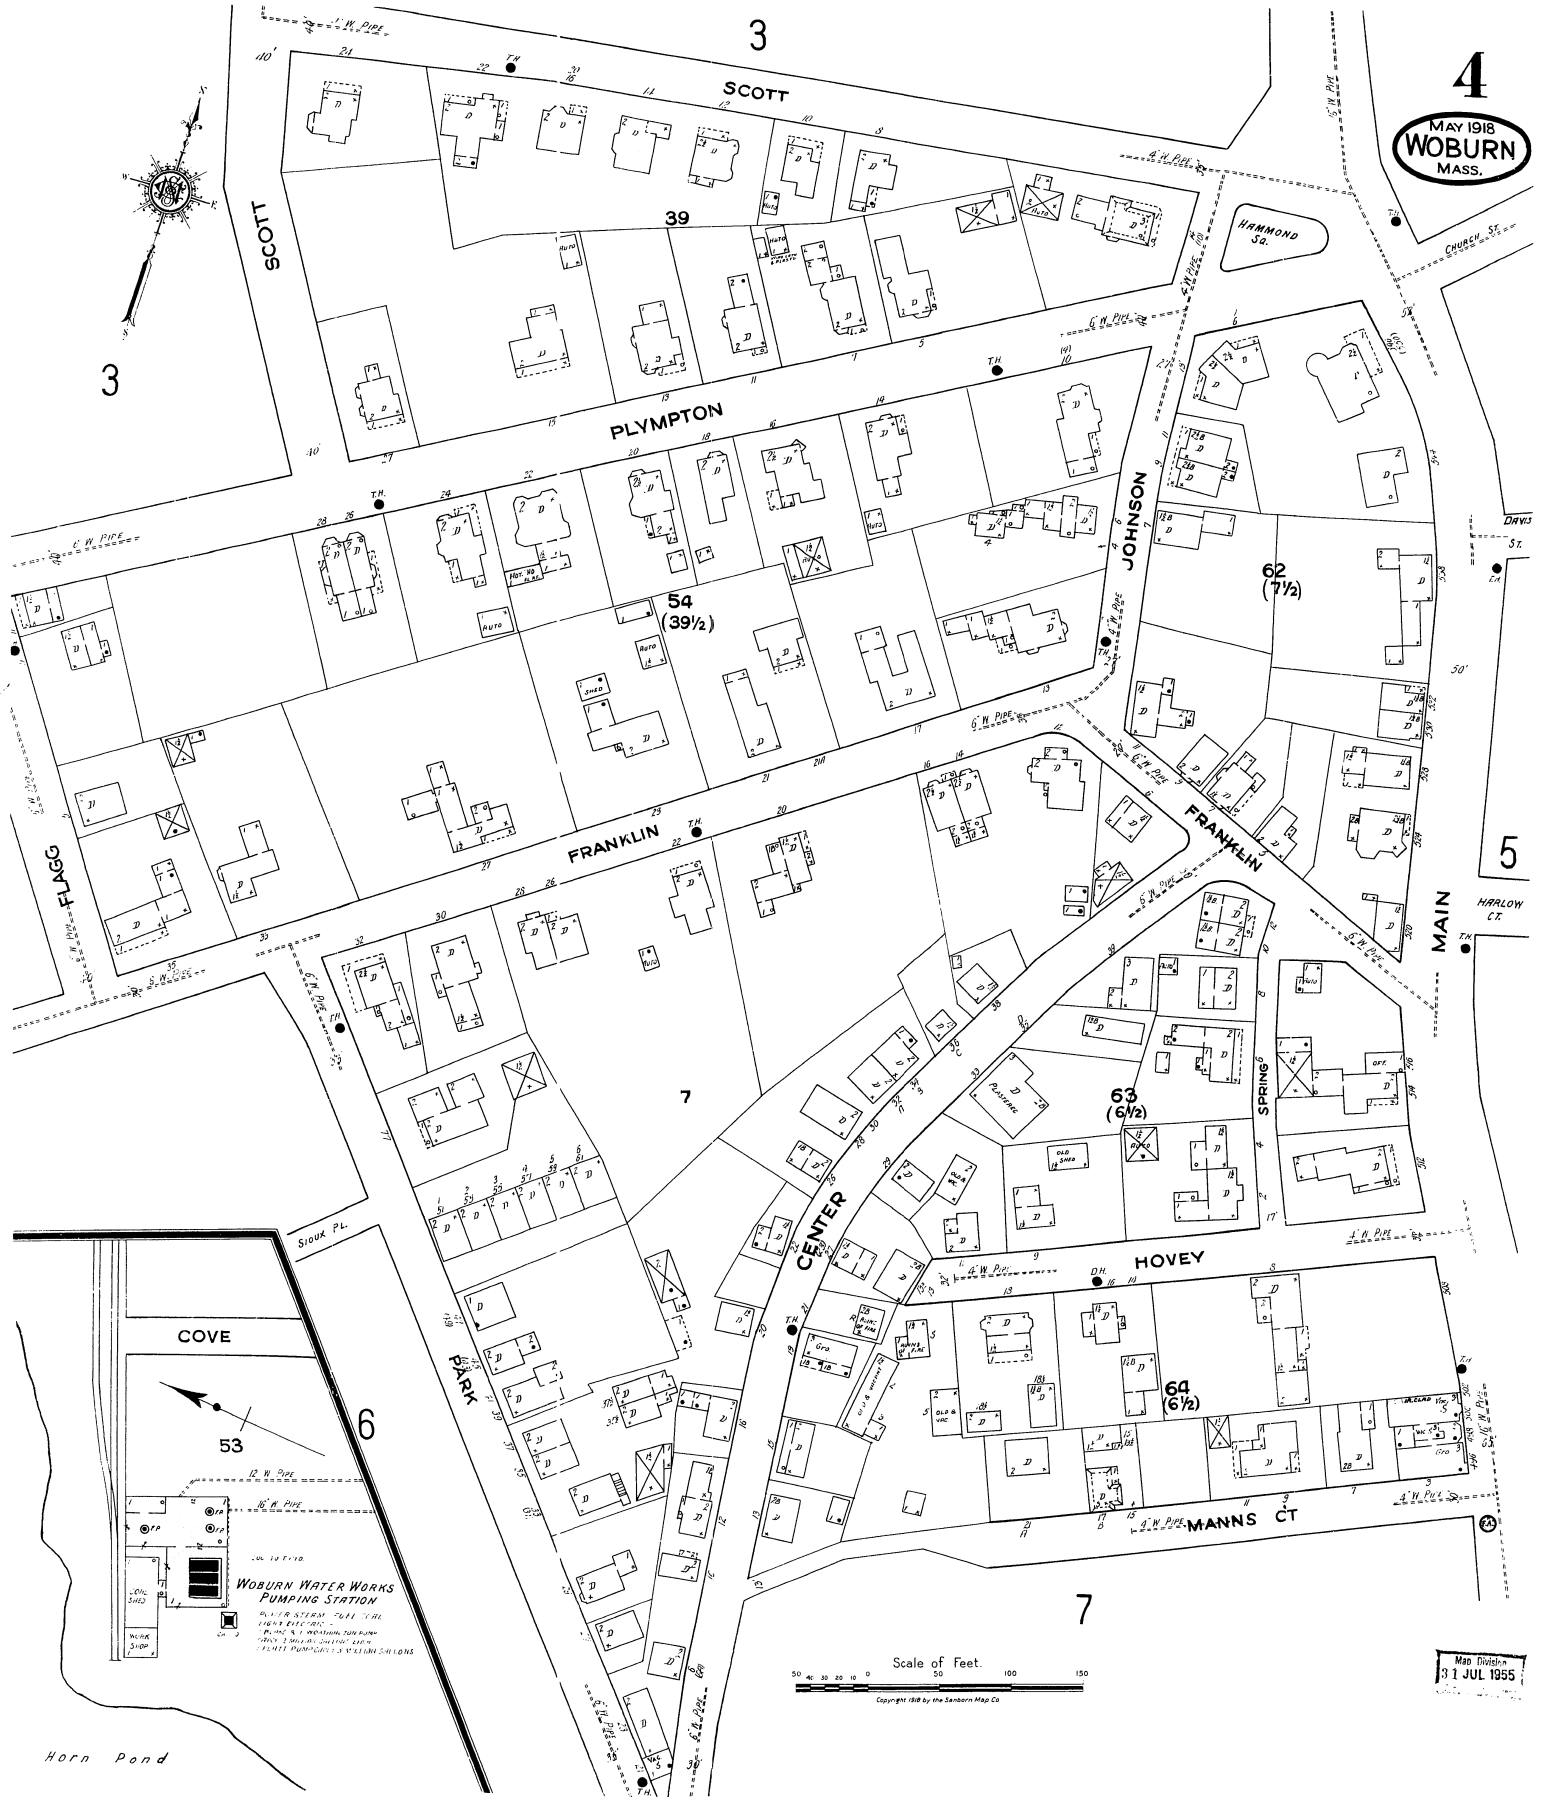

4  
MAY 1918  
WOBURN  
MASS.

Horn Pond

Map Division  
31 JUL 1955