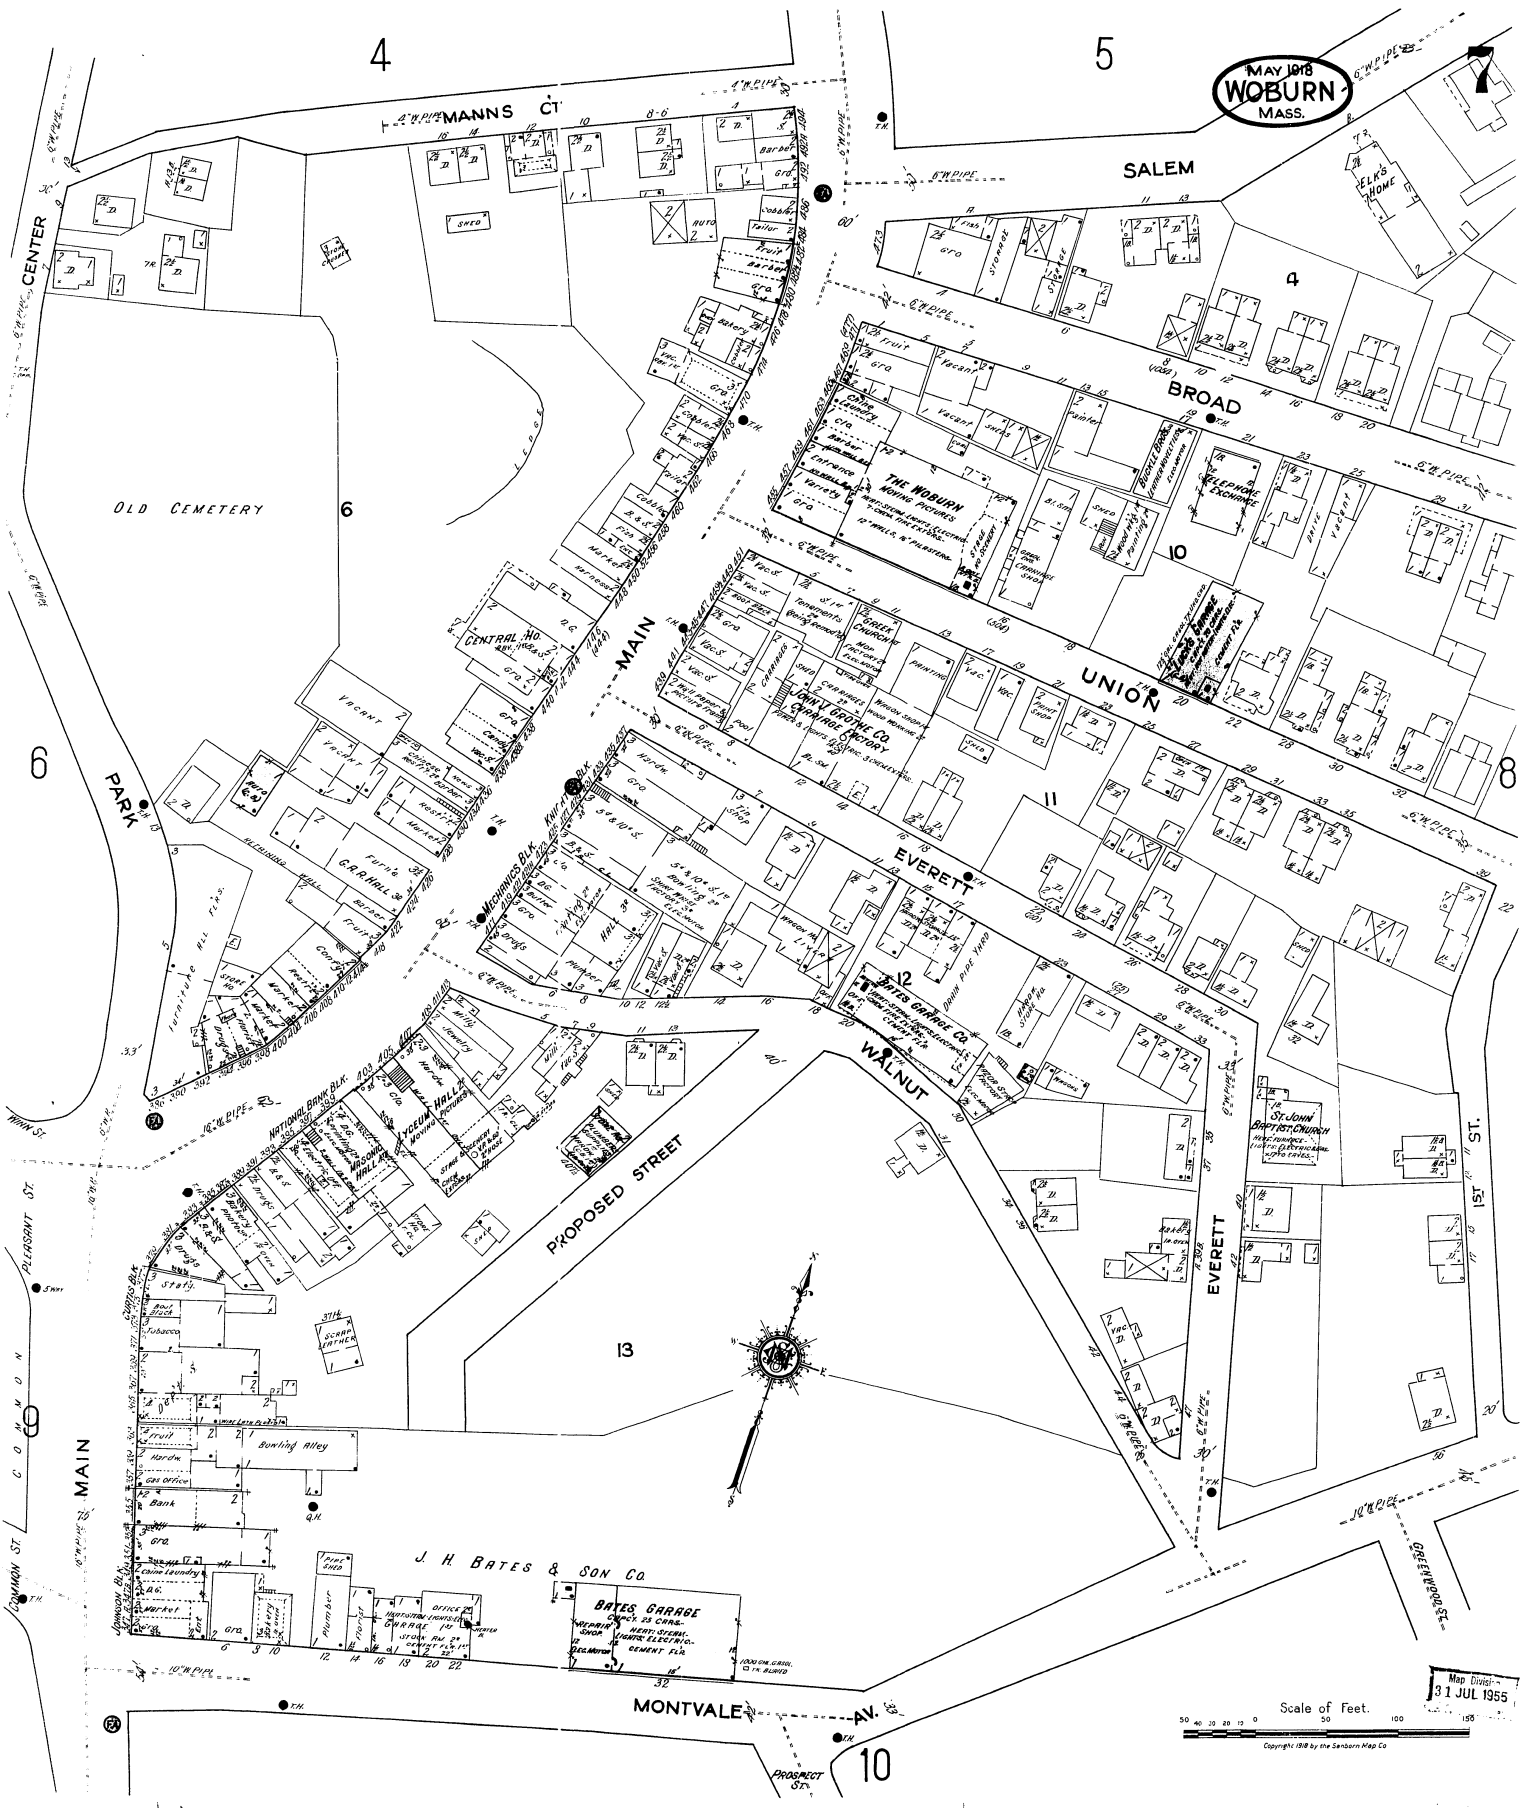

MAY 1918
WOBURN
MASS.

Scale of Feet.
50 40 30 20 10 0 50 100 150
Copyright 1918 by the Sanborn Map Co.

Map Drawn
31 JUL 1955