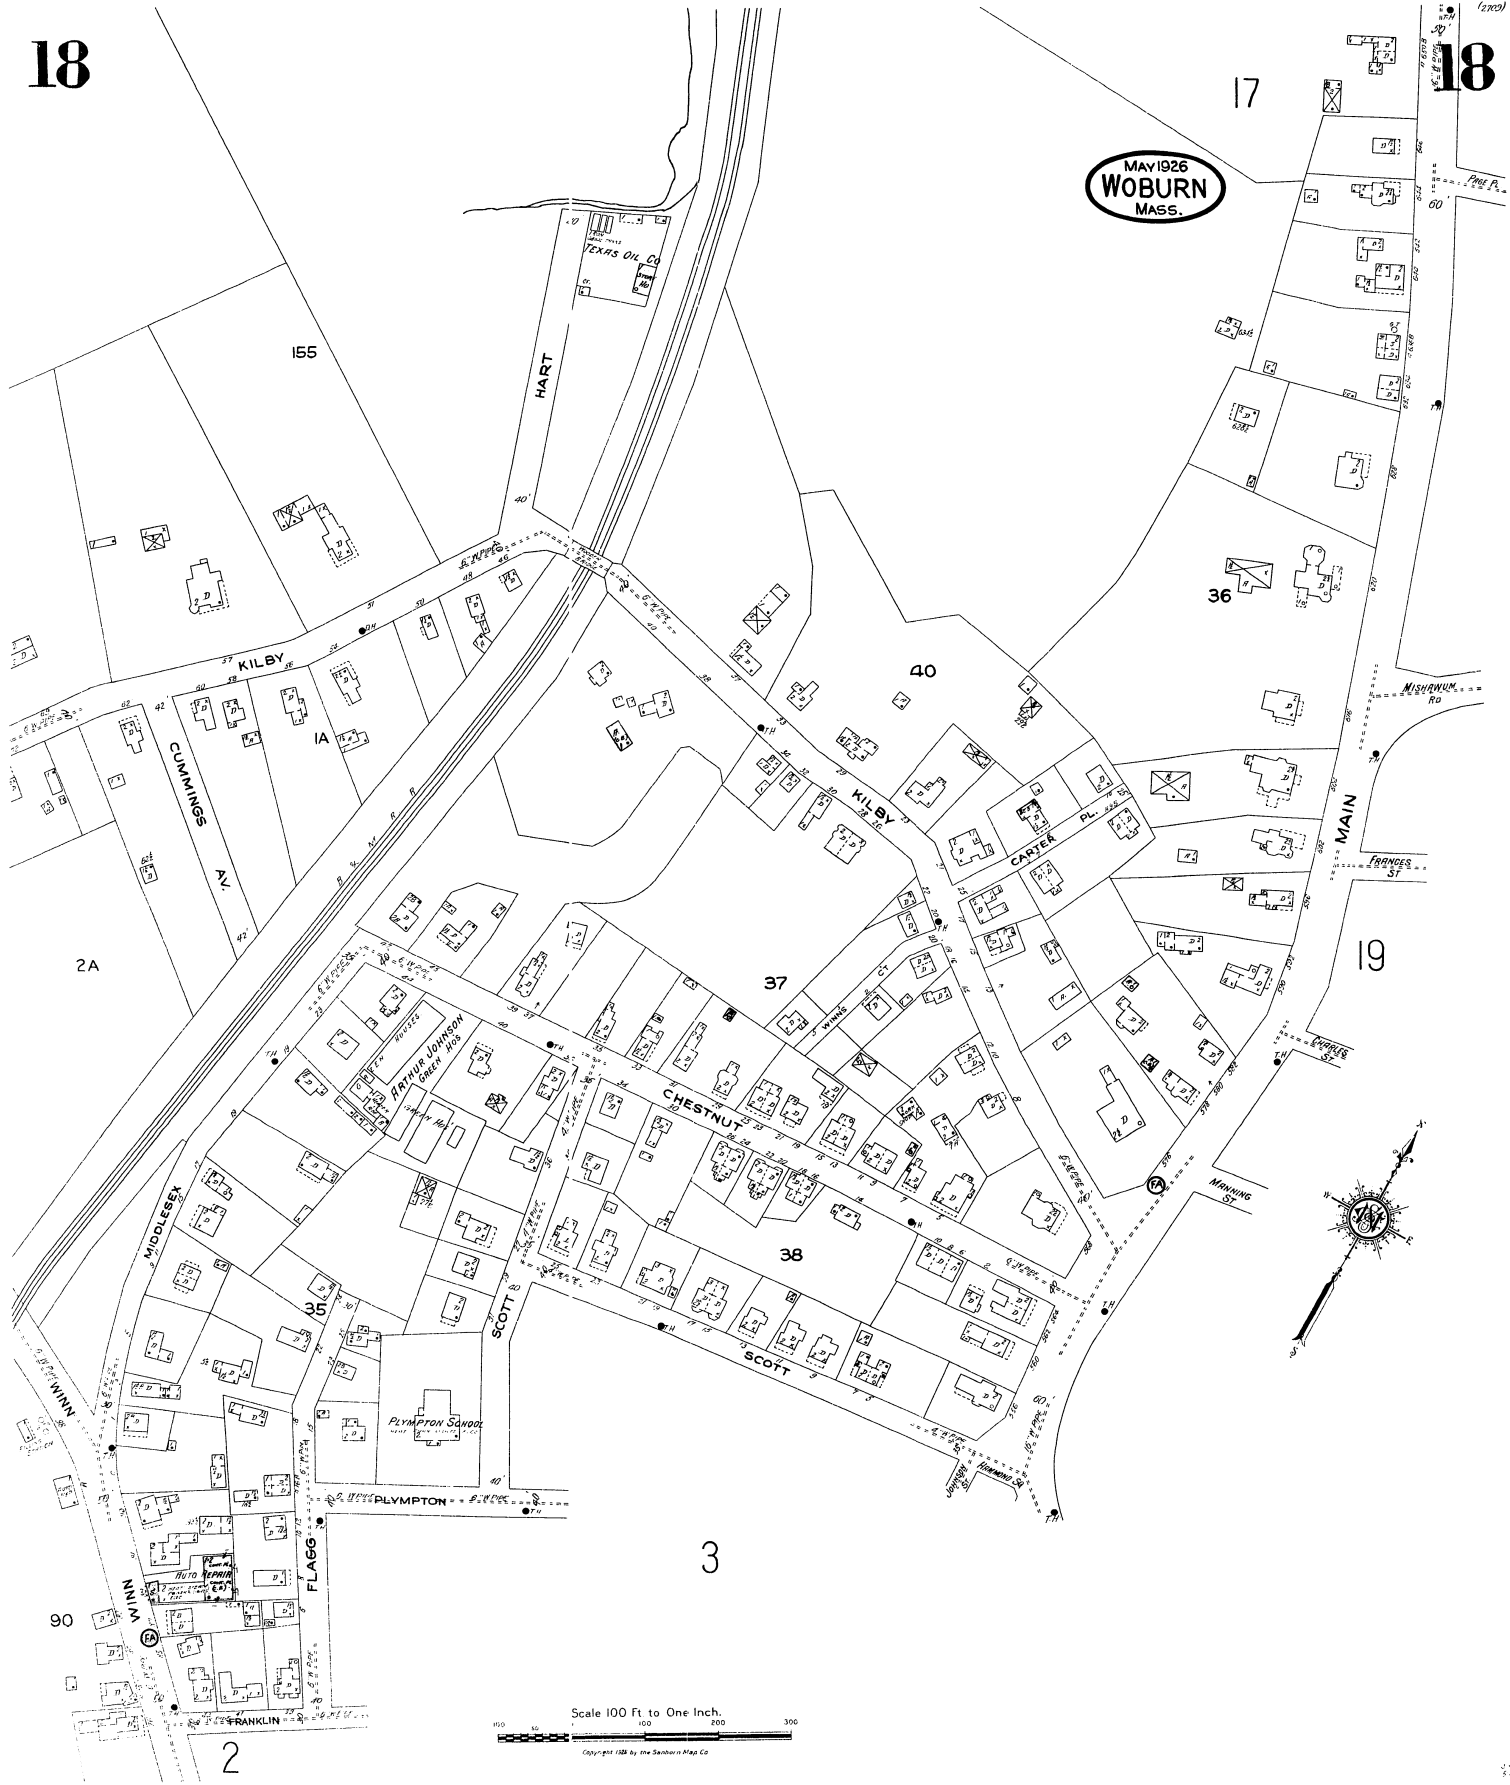

18

17

18

MAY 1926
WOBBURN
MASS.

155

HART

TEXAS OIL CO

KILBY

CUMMINGS

2A

40

KILBY

CARTER

MAIN

19

37

Copyright 1926 by the Sanborn Map Co

2

90

WINN

FRANKLIN

MISHAMUM RD

FRANCES ST

MORNING ST

LEWIS ST