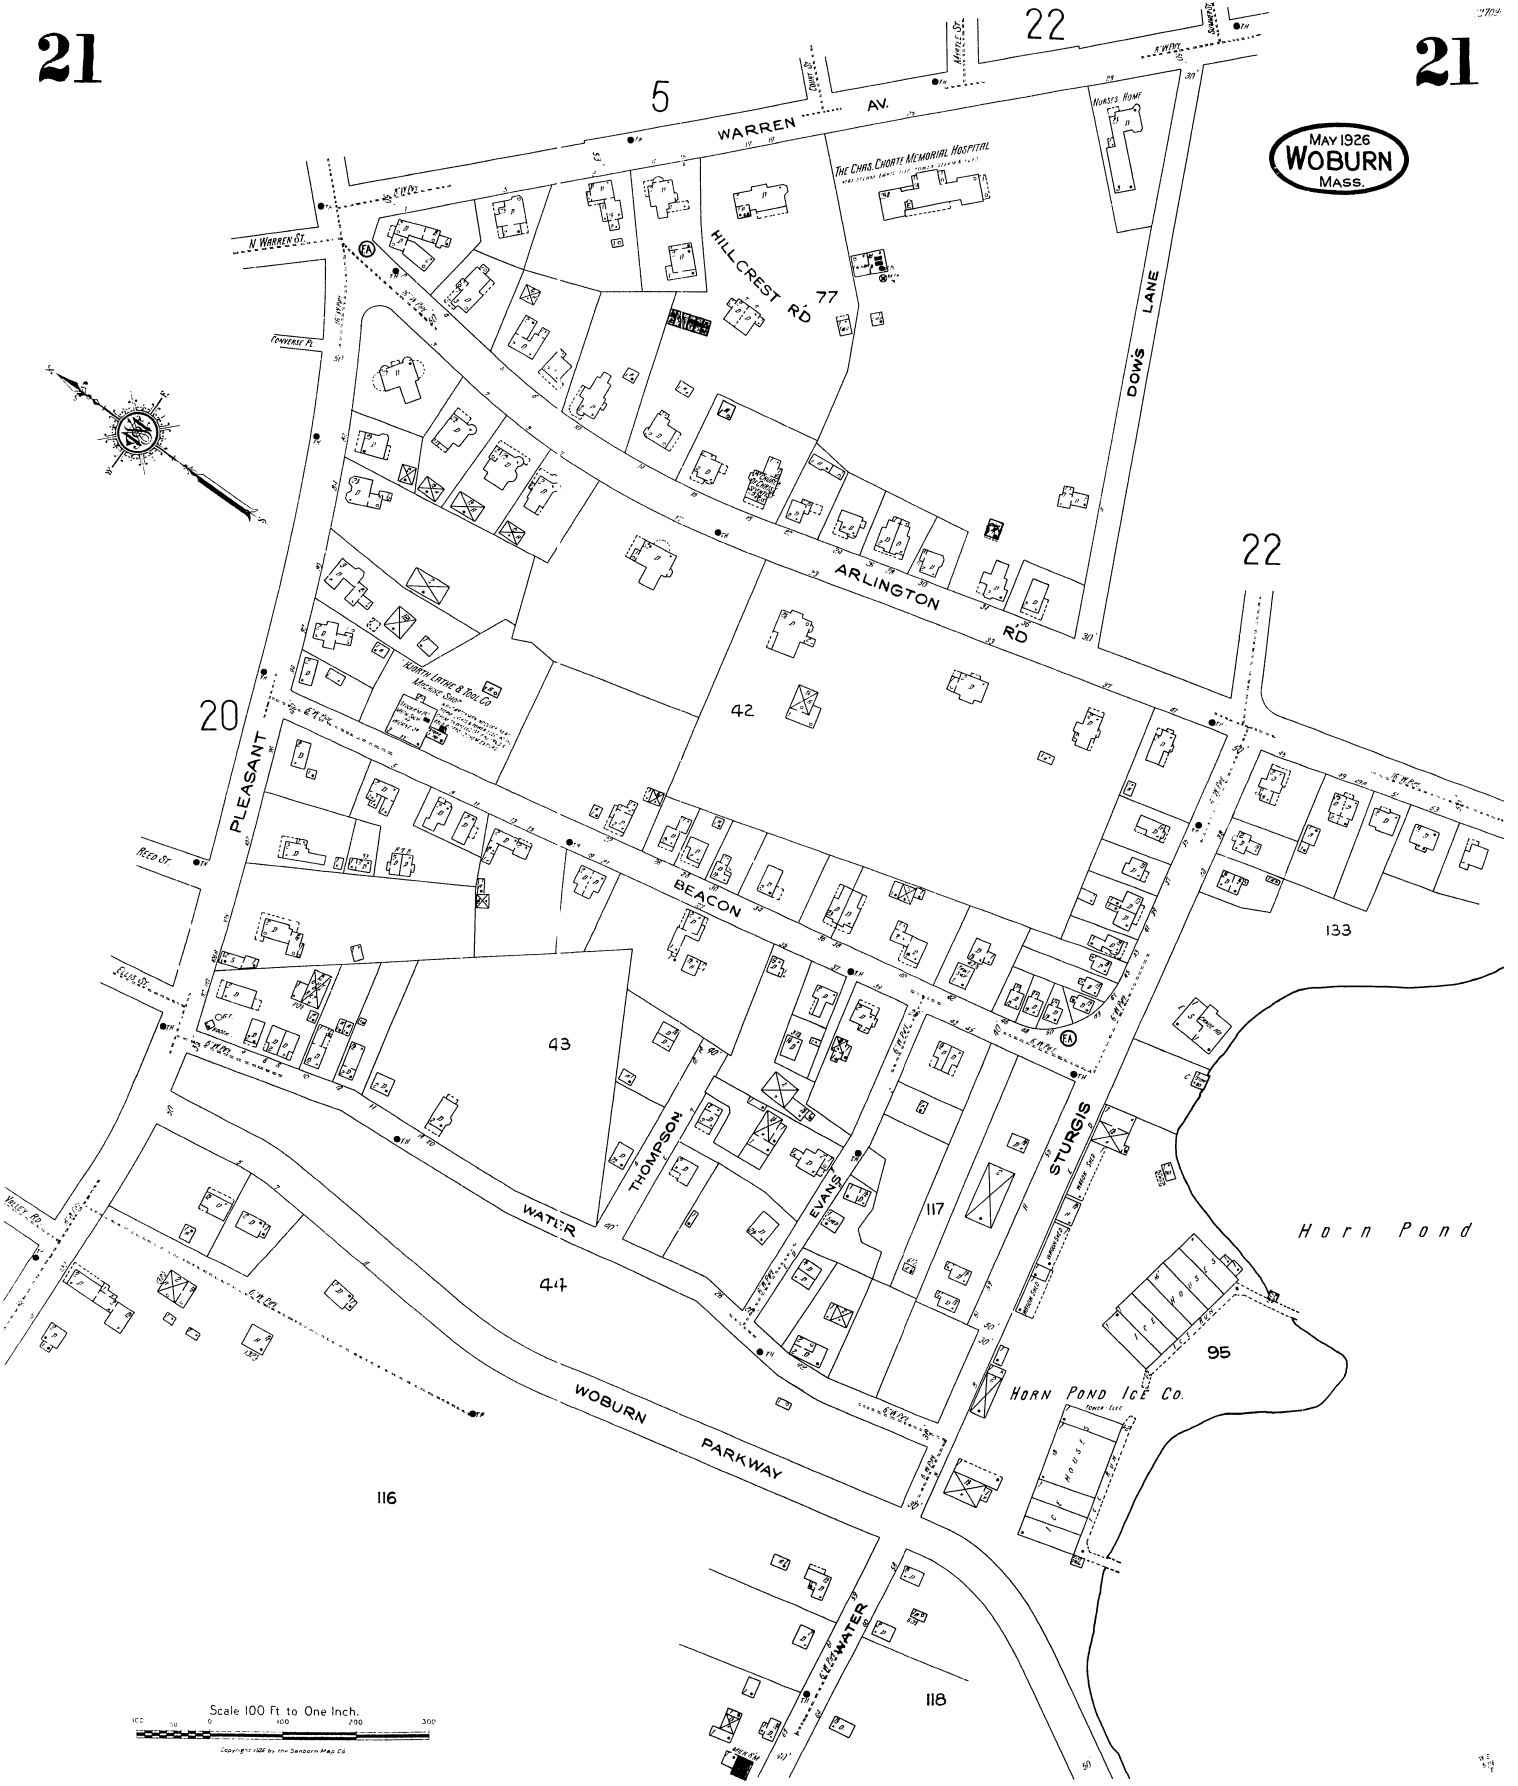

MAY 1926
WOBURN
MASS.

Scale 100 Ft. to One Inch.
0 100 200 300
Copyright 1926 by the Sanborn Map Co.