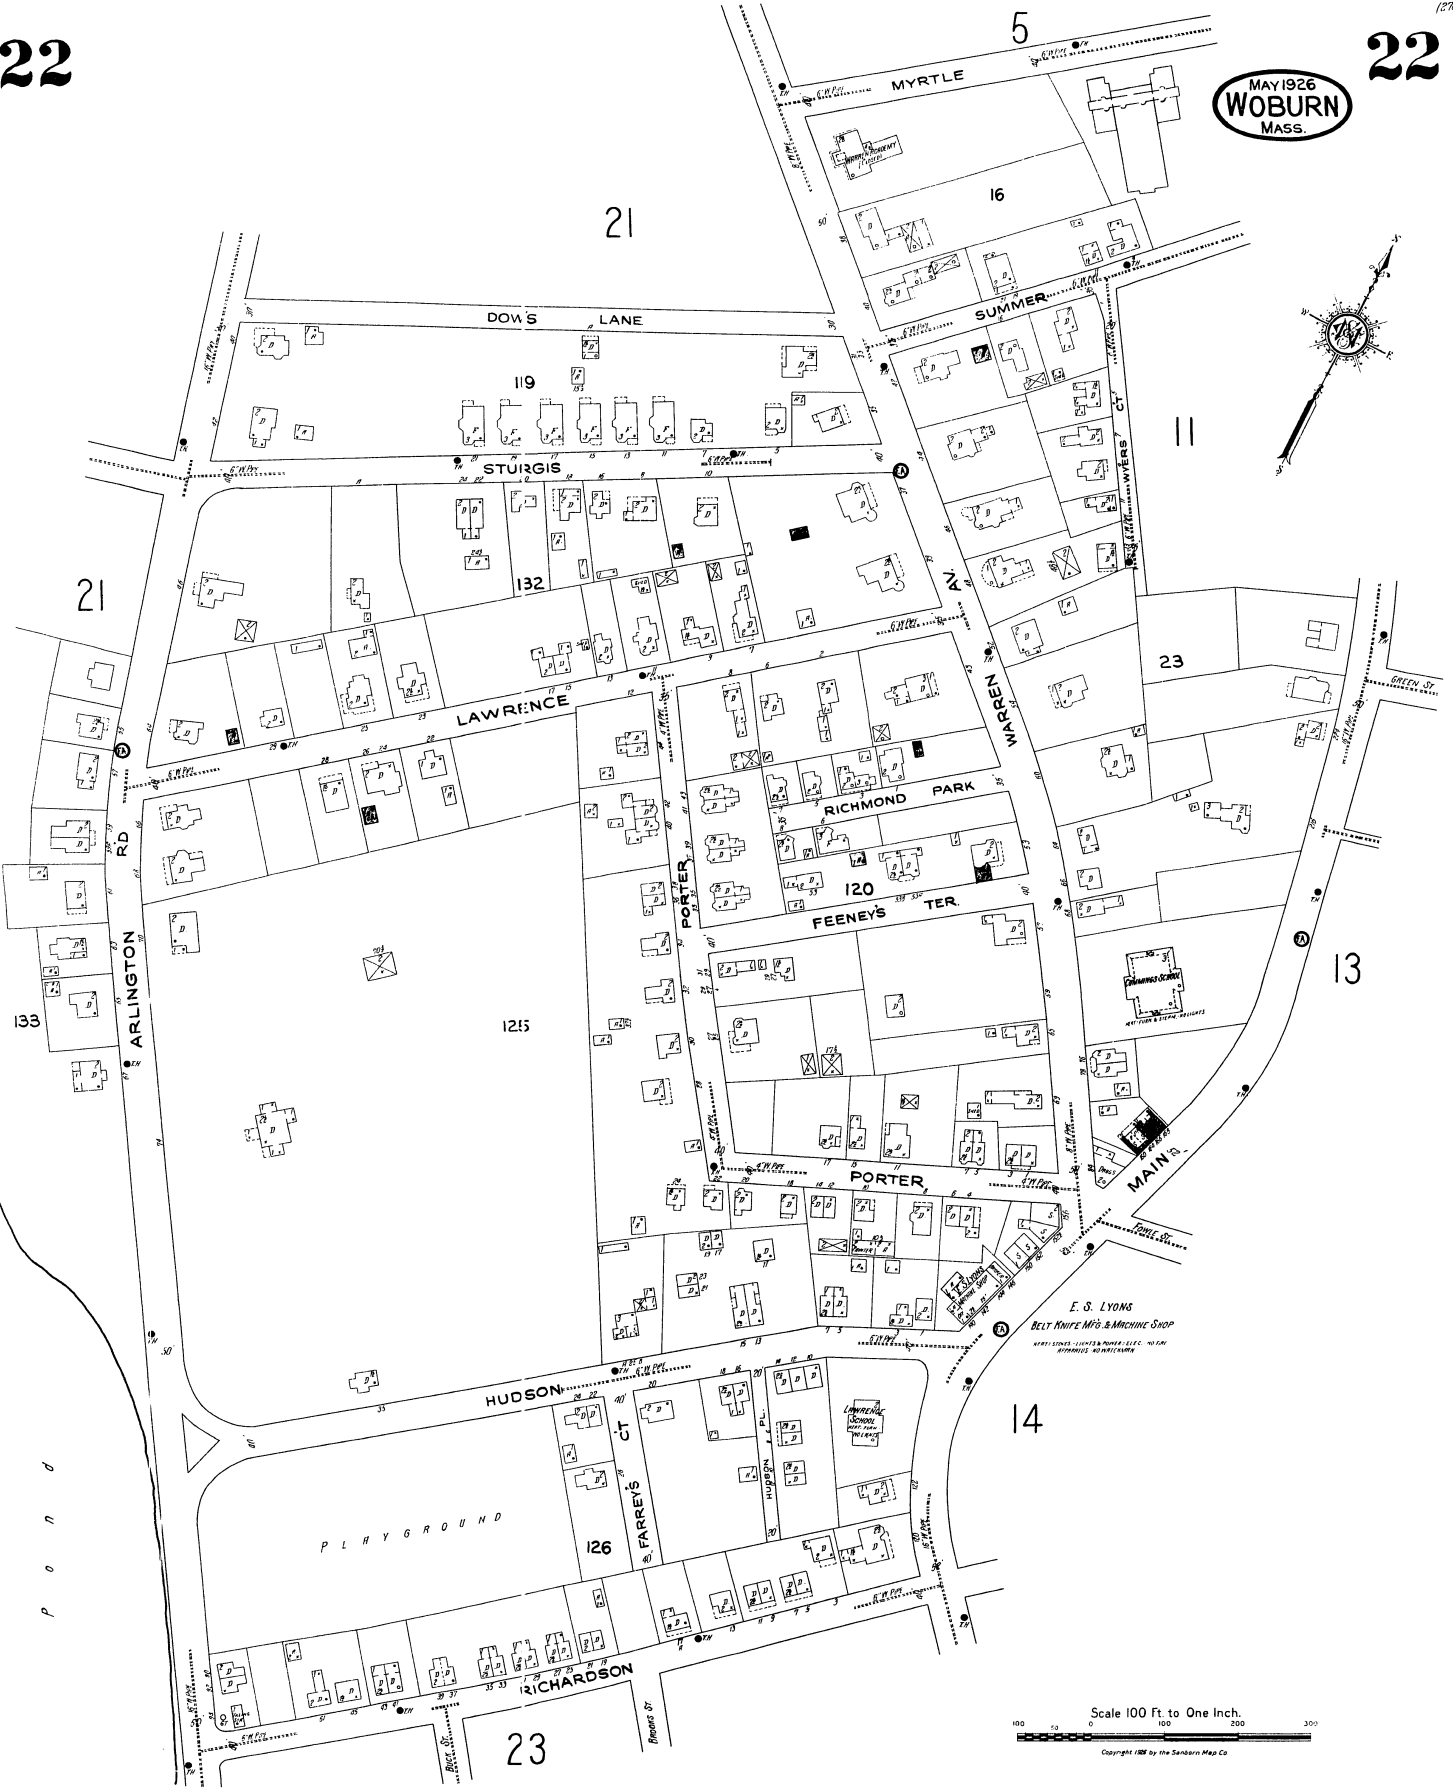

MAY 1926  
WOBURN  
MASS.

Scale 100 Ft. to One Inch.  
0 100 200 300  
Copyright 1926 by the Sanborn Map Co.