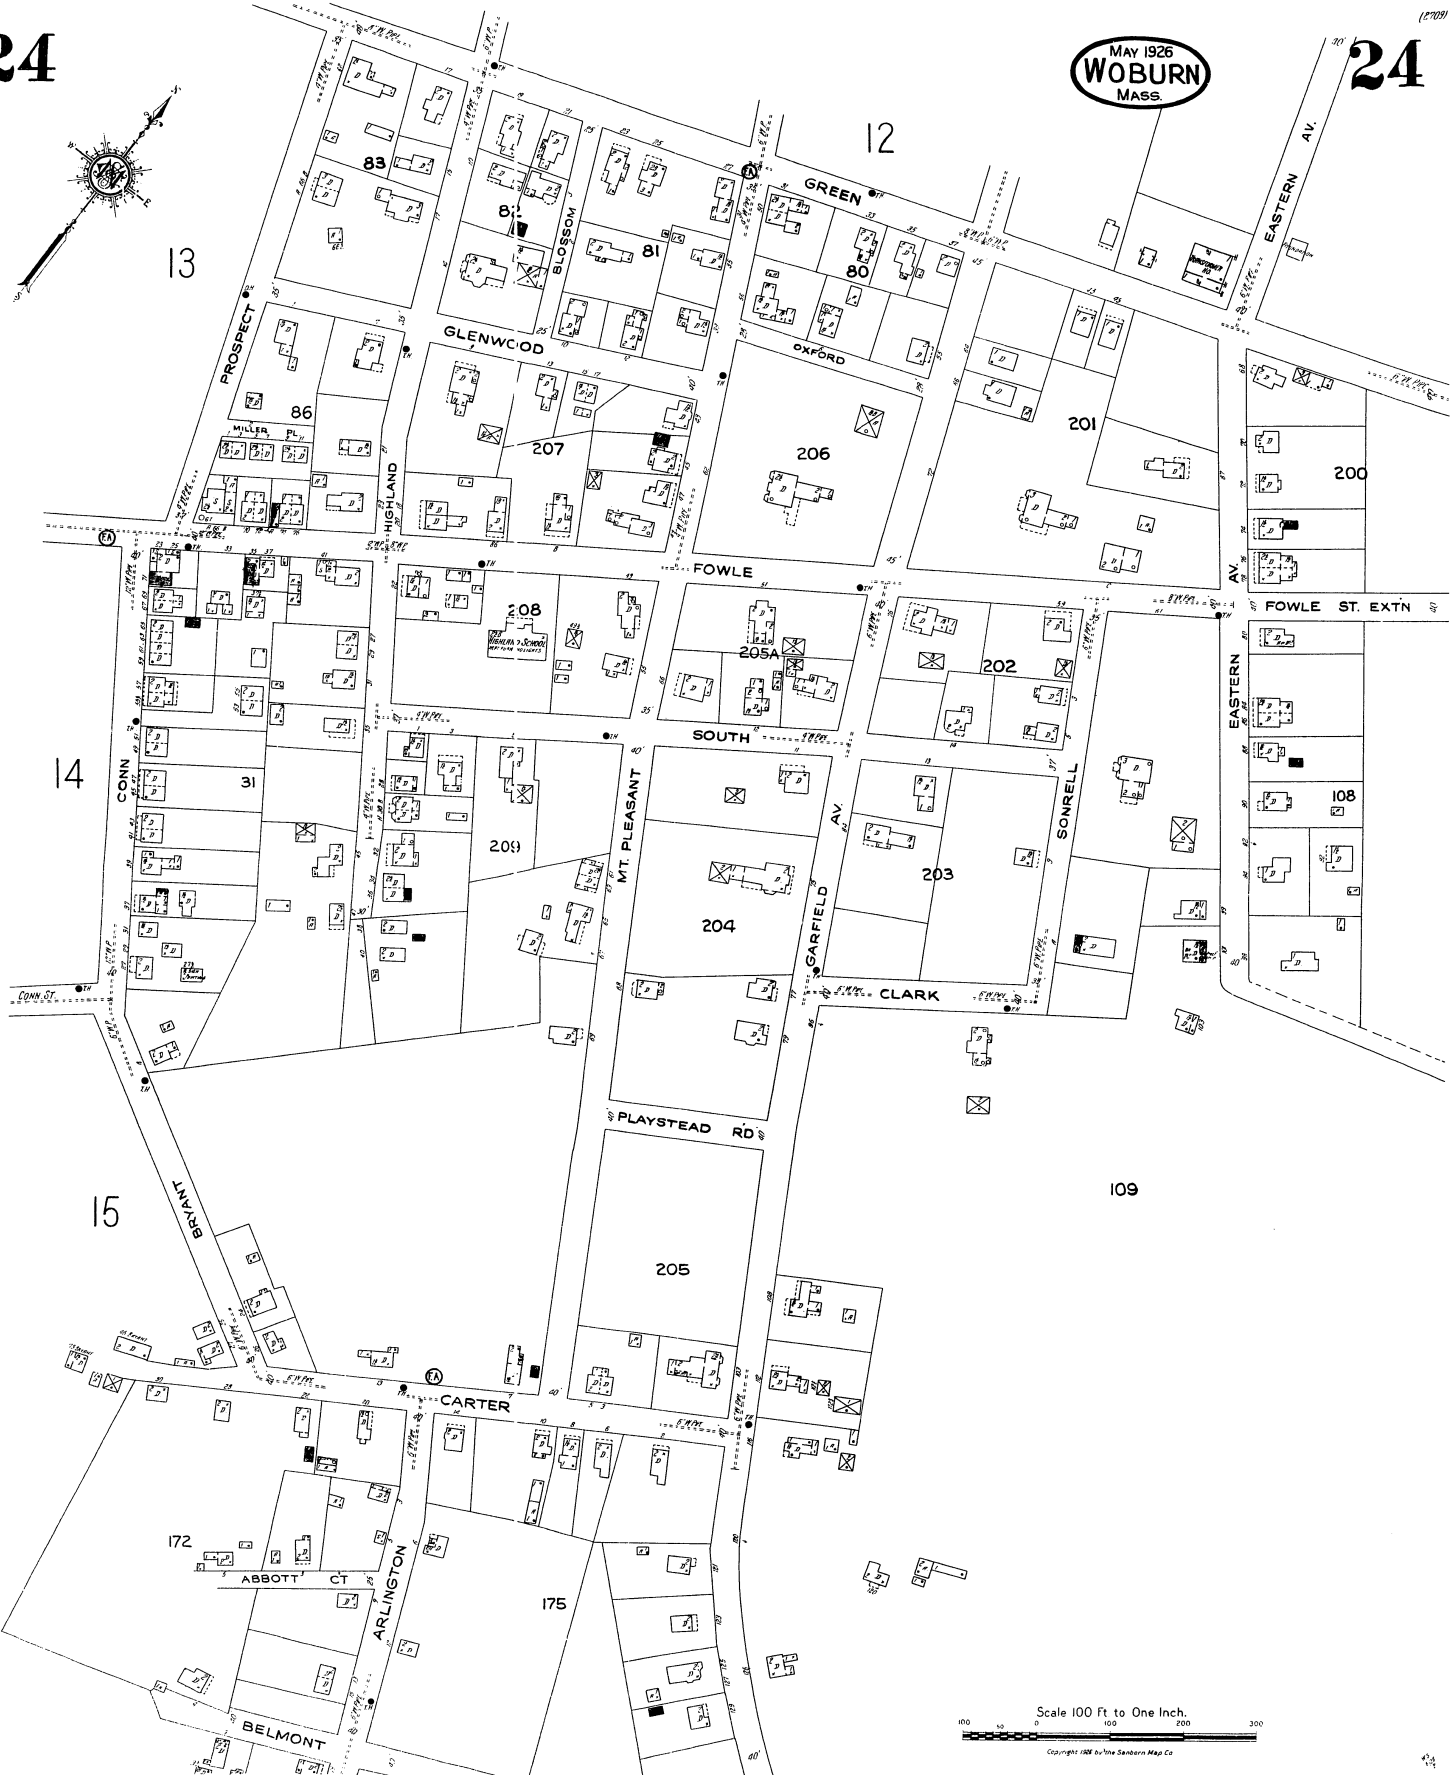

MAY 1926  
WOBURN  
MASS.

Scale 100 Ft. to One Inch.

100 200 300

Copyright 1926 by The Sanborn Map Co.