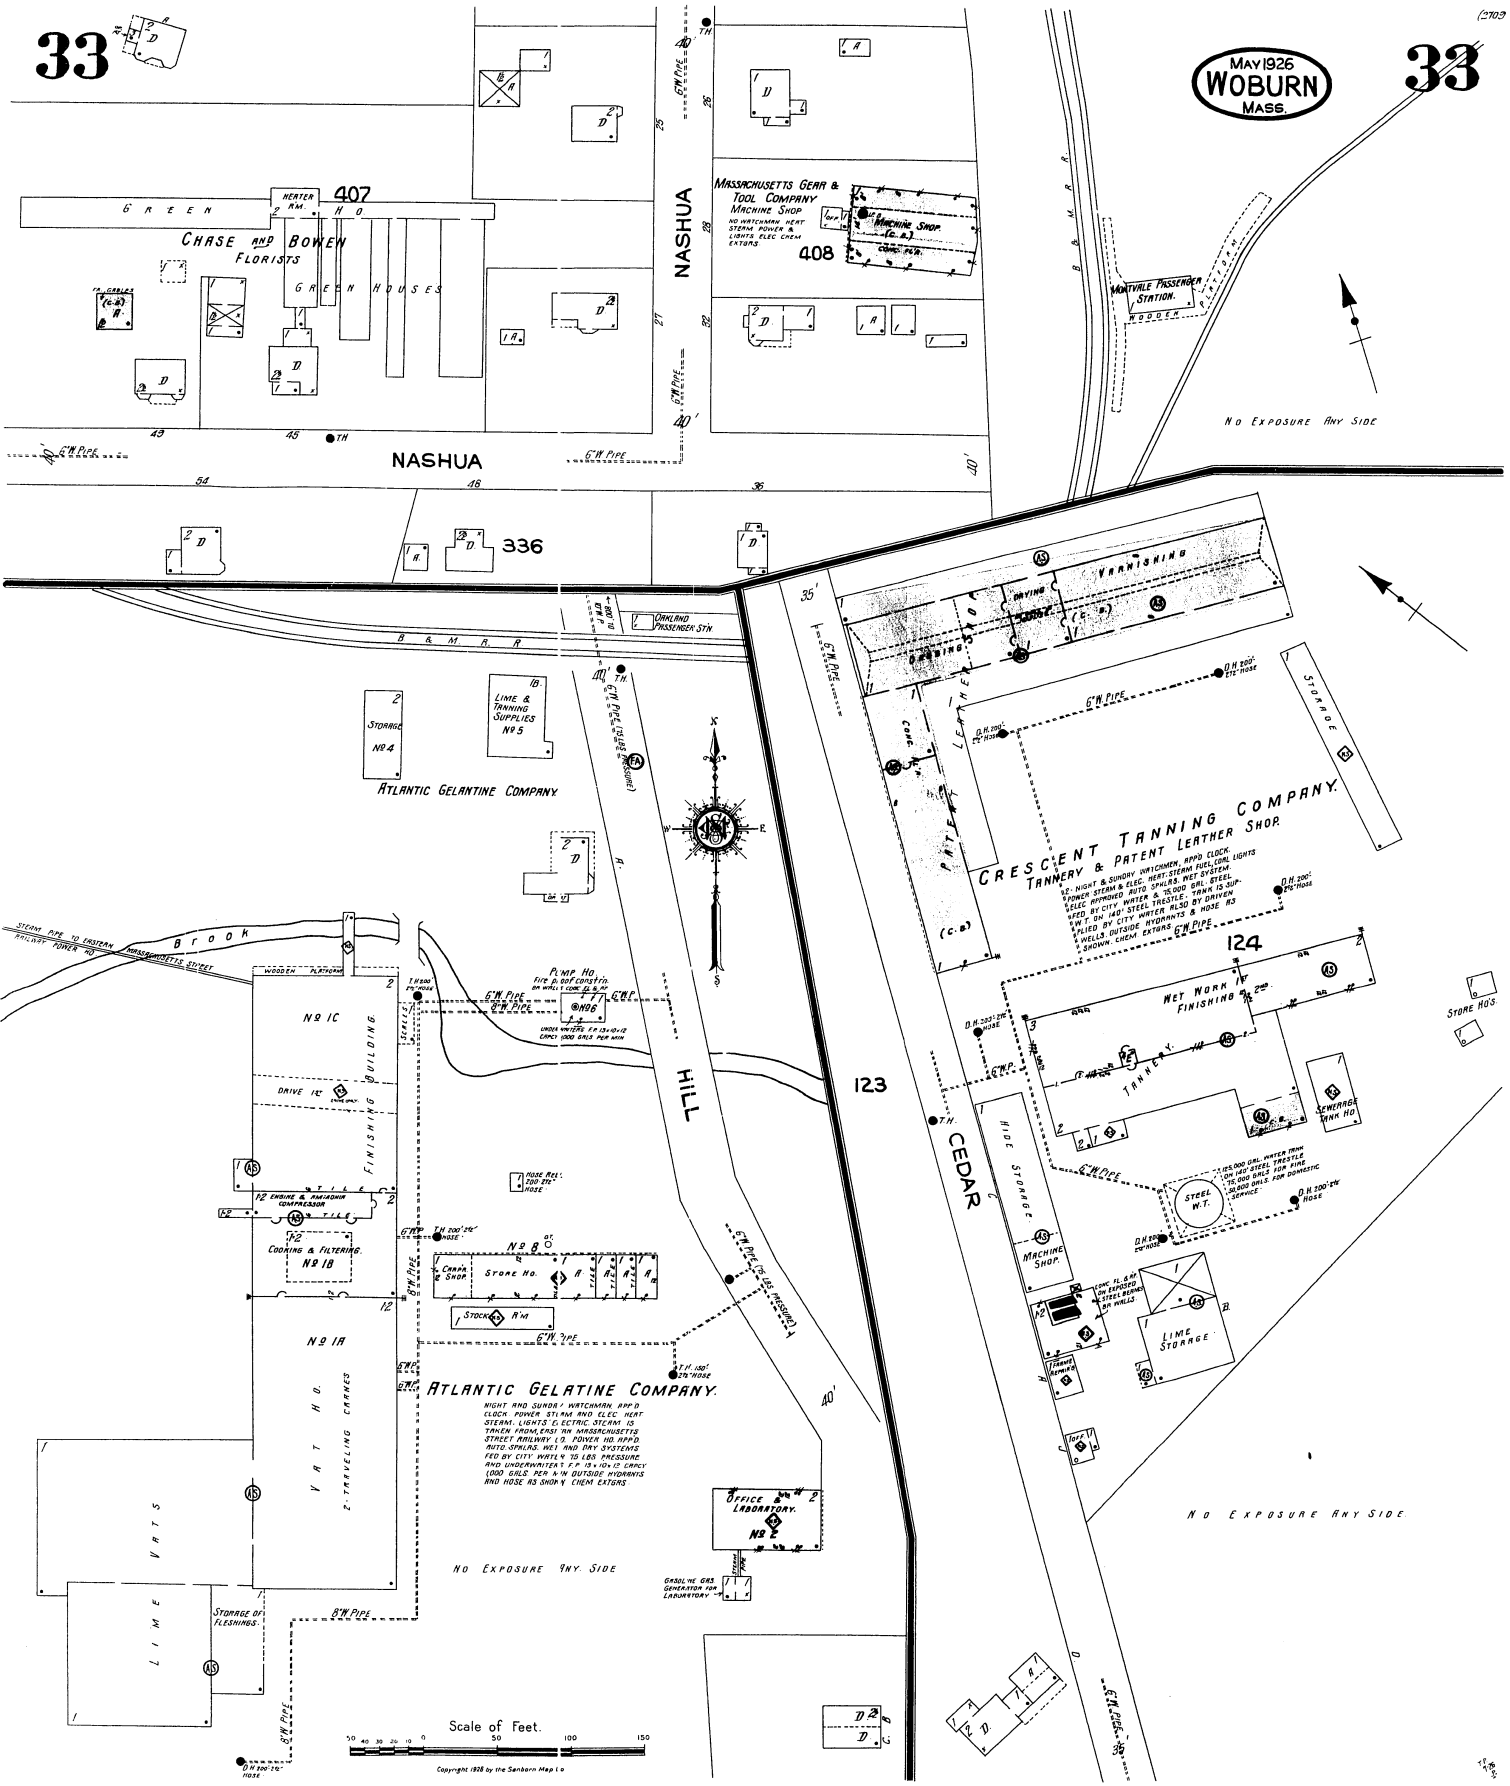

33

(2703)

MAY 1926
WOBURN
MASS.

33

Scale of Feet.
0 50 100 150

Copyright 1926 by the Sanborn Map Co