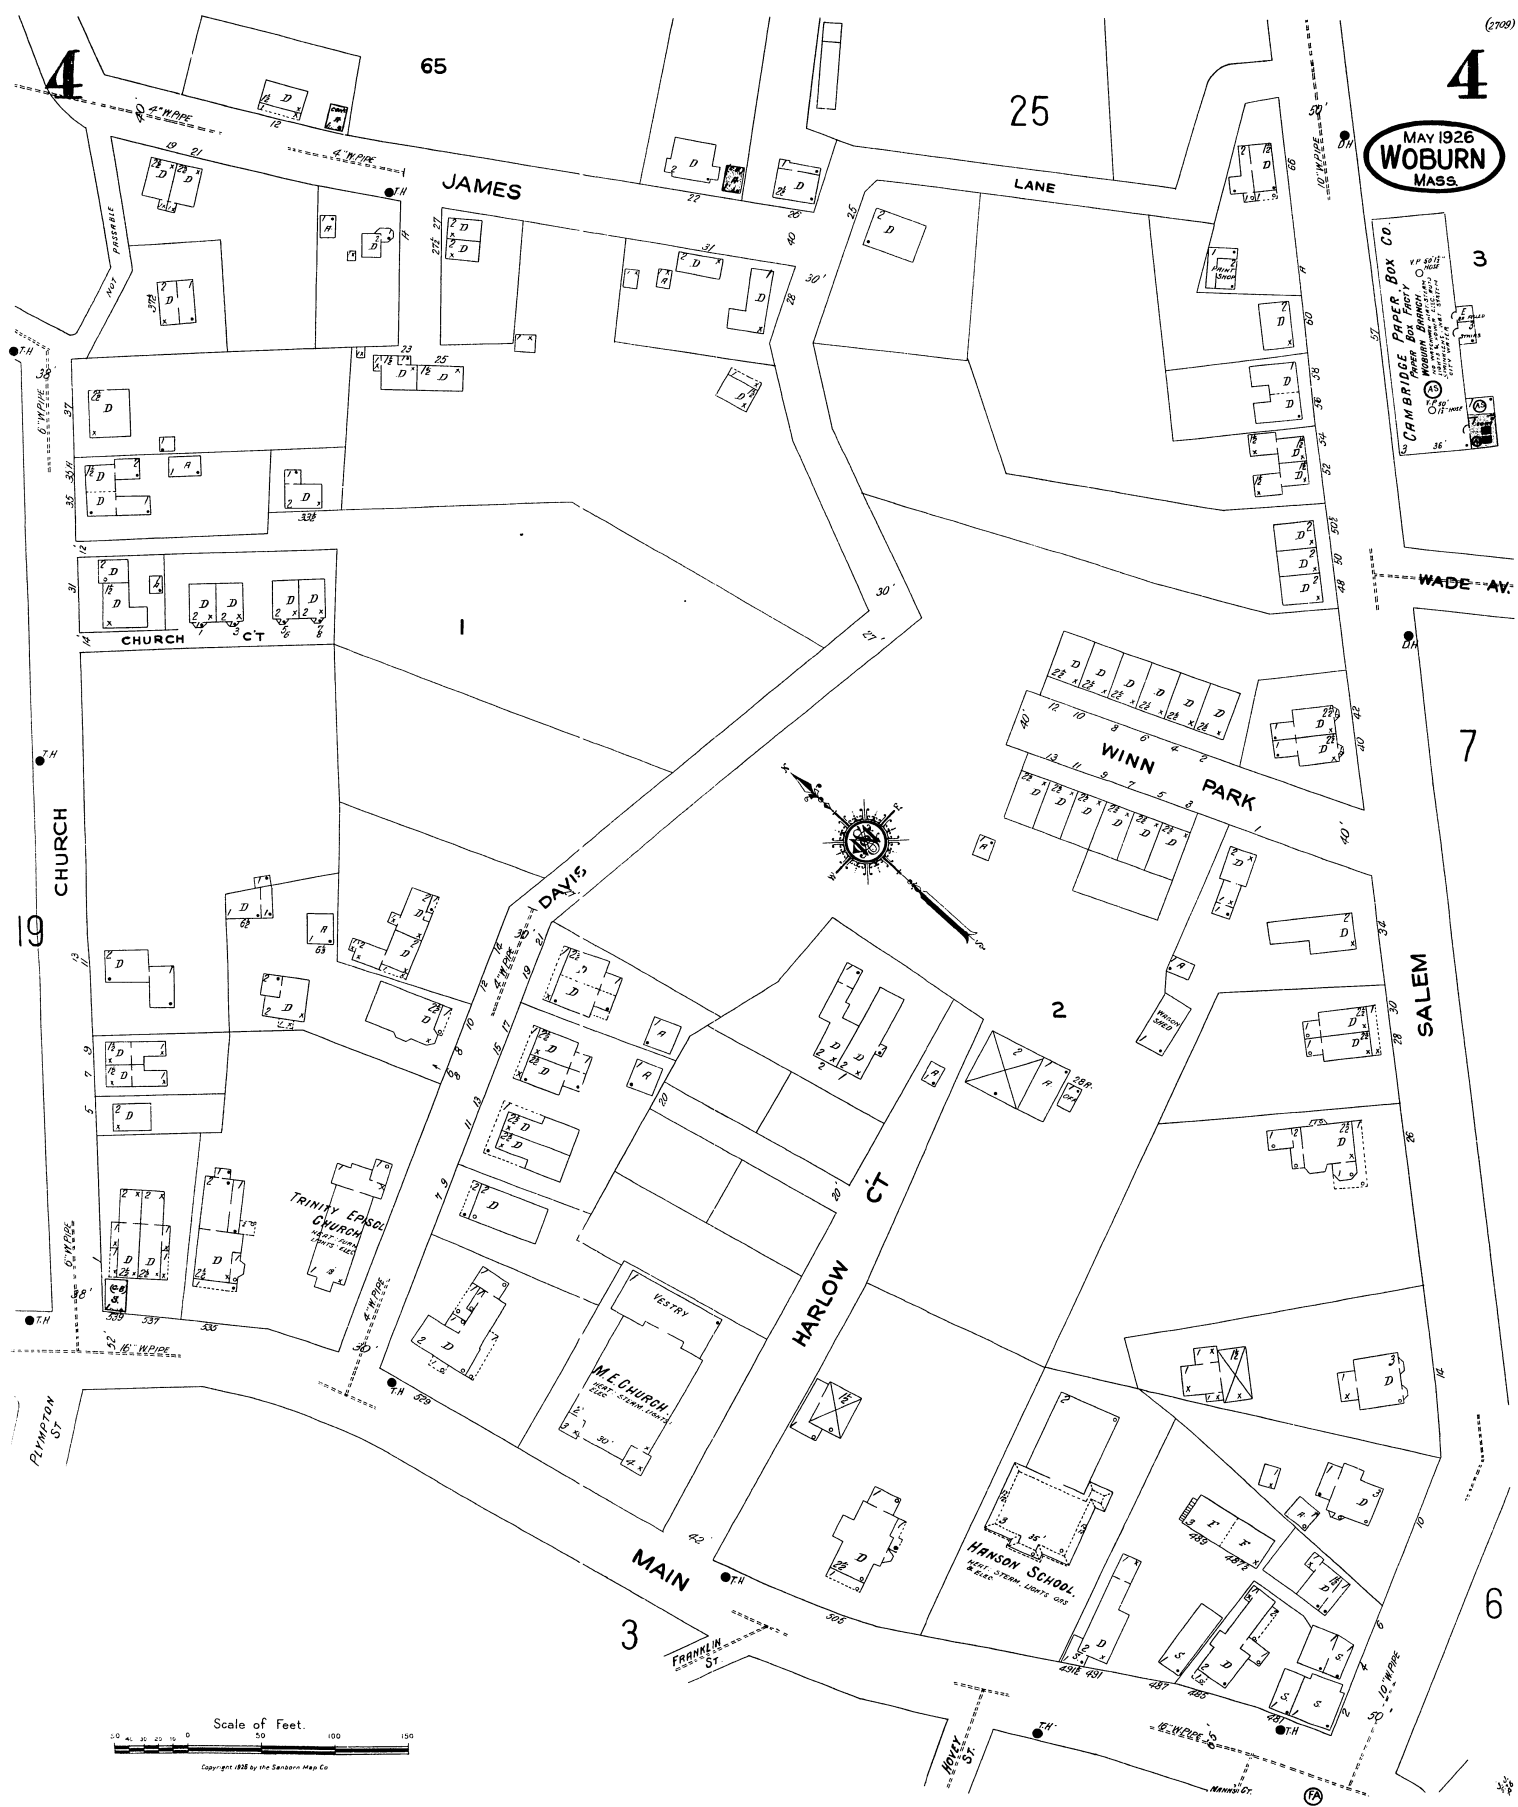

MAY 1926
WOBURN
MASS.

Scale of Feet.

Copyright 1926 by the Sanborn Map Co