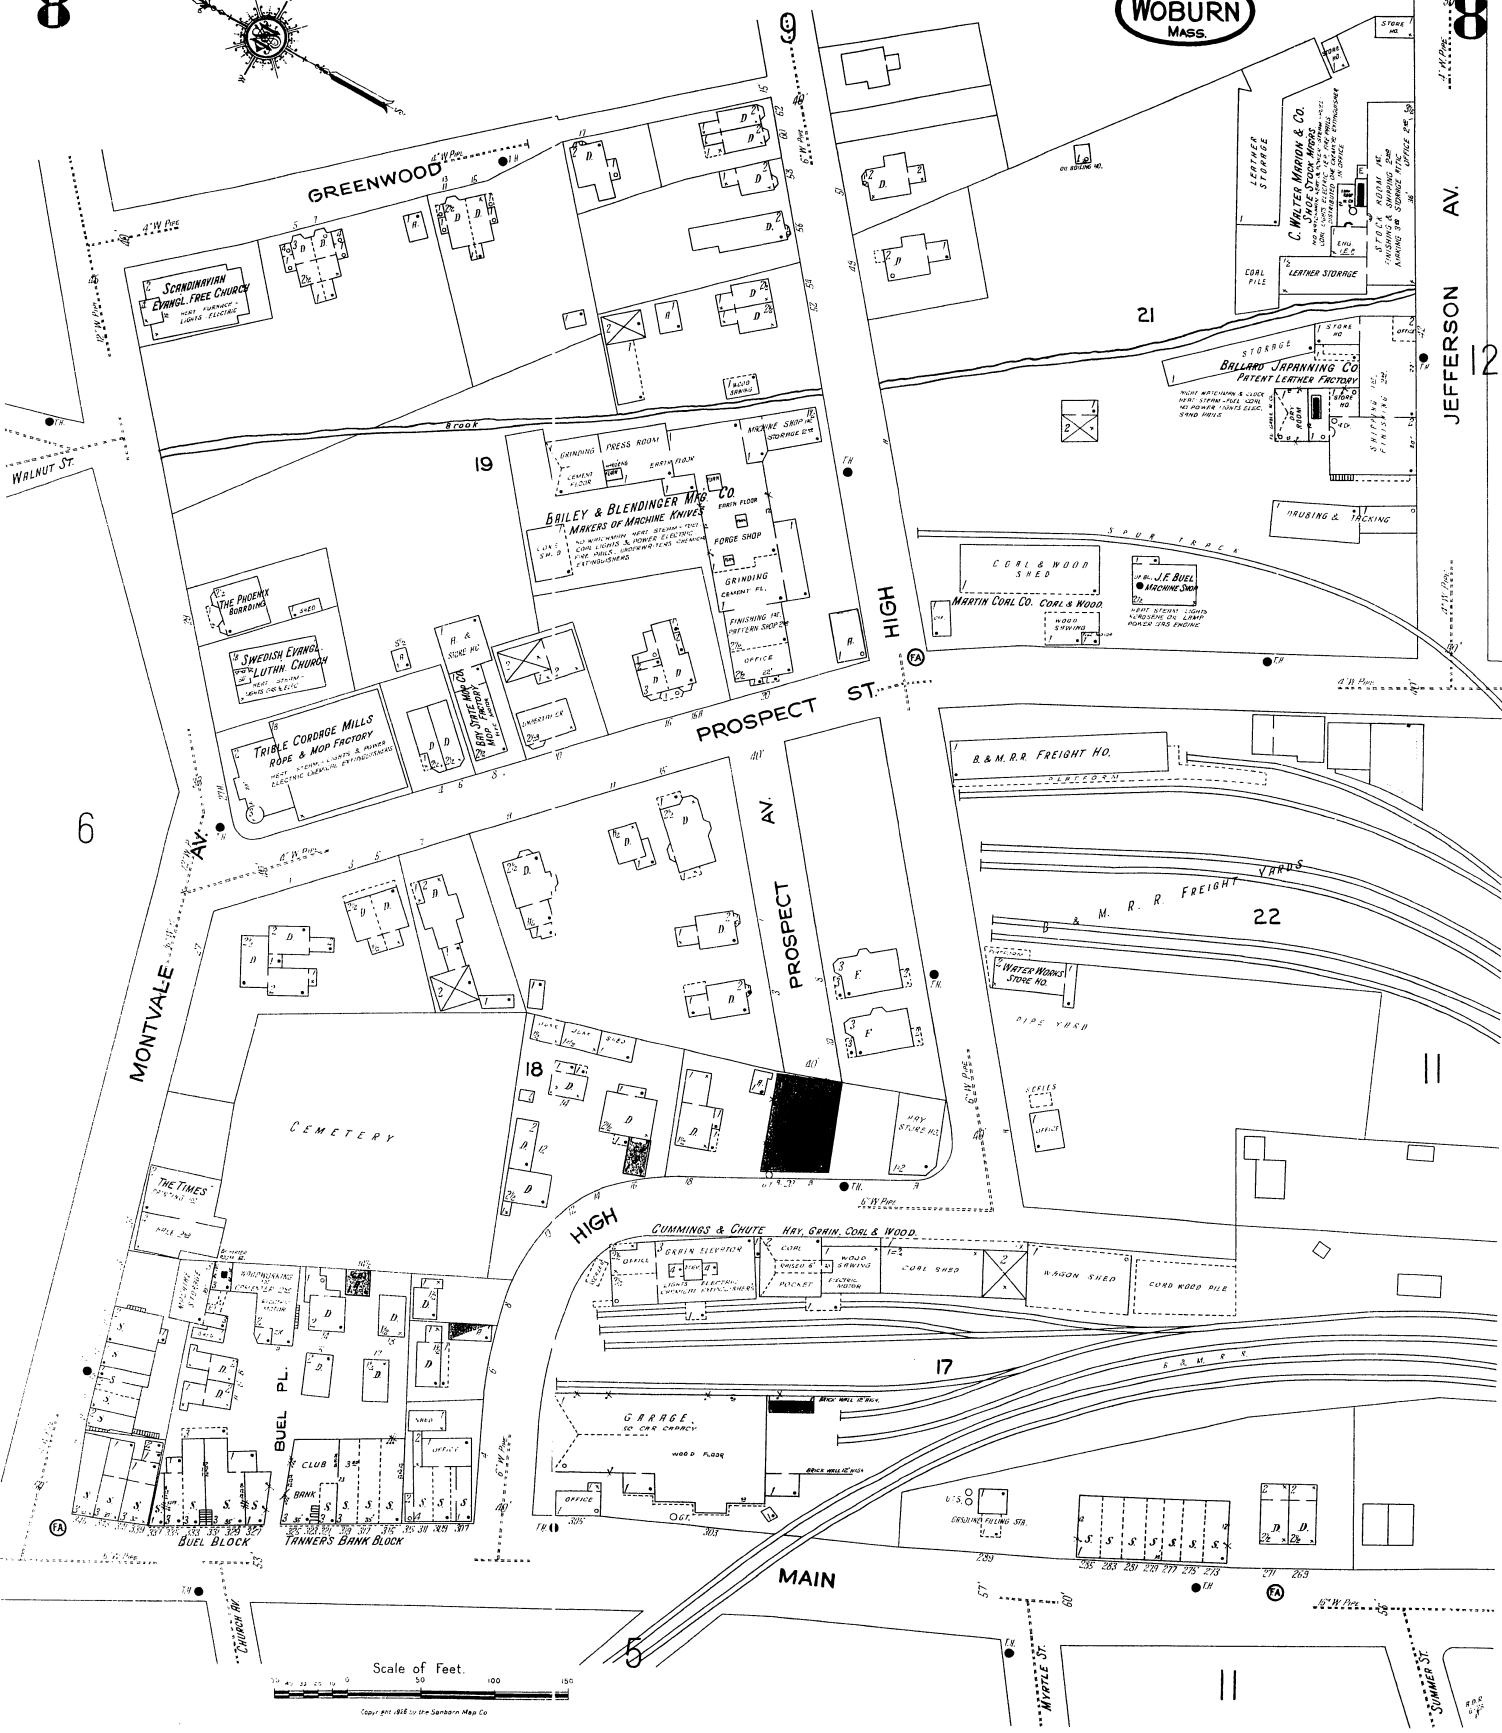

MAY 1926  
WOBURN  
MASS.

Scale of Feet.  
0 25 50 100 150

Copyright 1926 by the Sanborn Map Co.