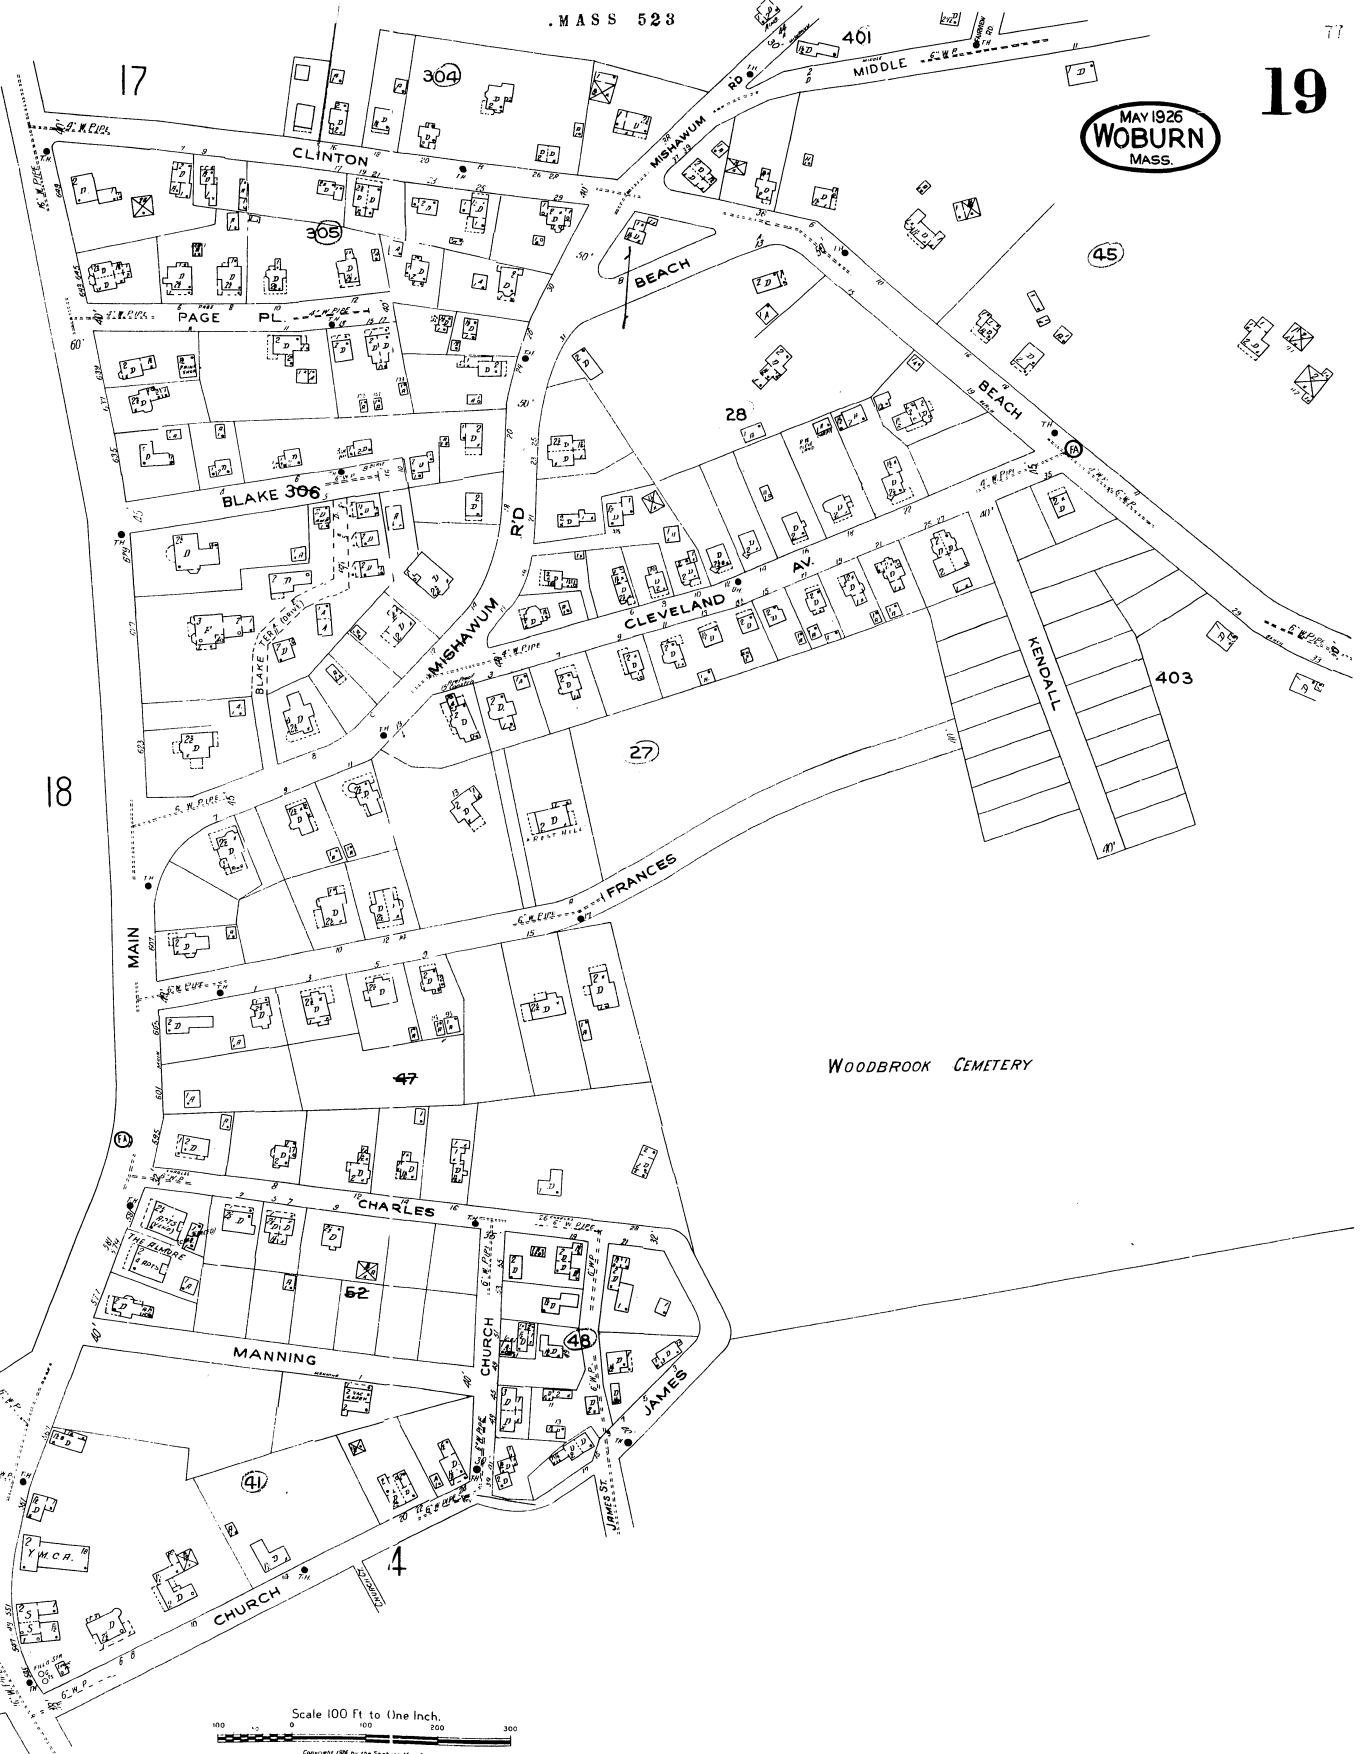

MASS 523

MAY 1926
WOBURN
MASS.

WOODBROOK CEMETERY

Scale 100 ft to One Inch.
0 100 200 300
Copyright 1926 by the Sanborn Map Co.