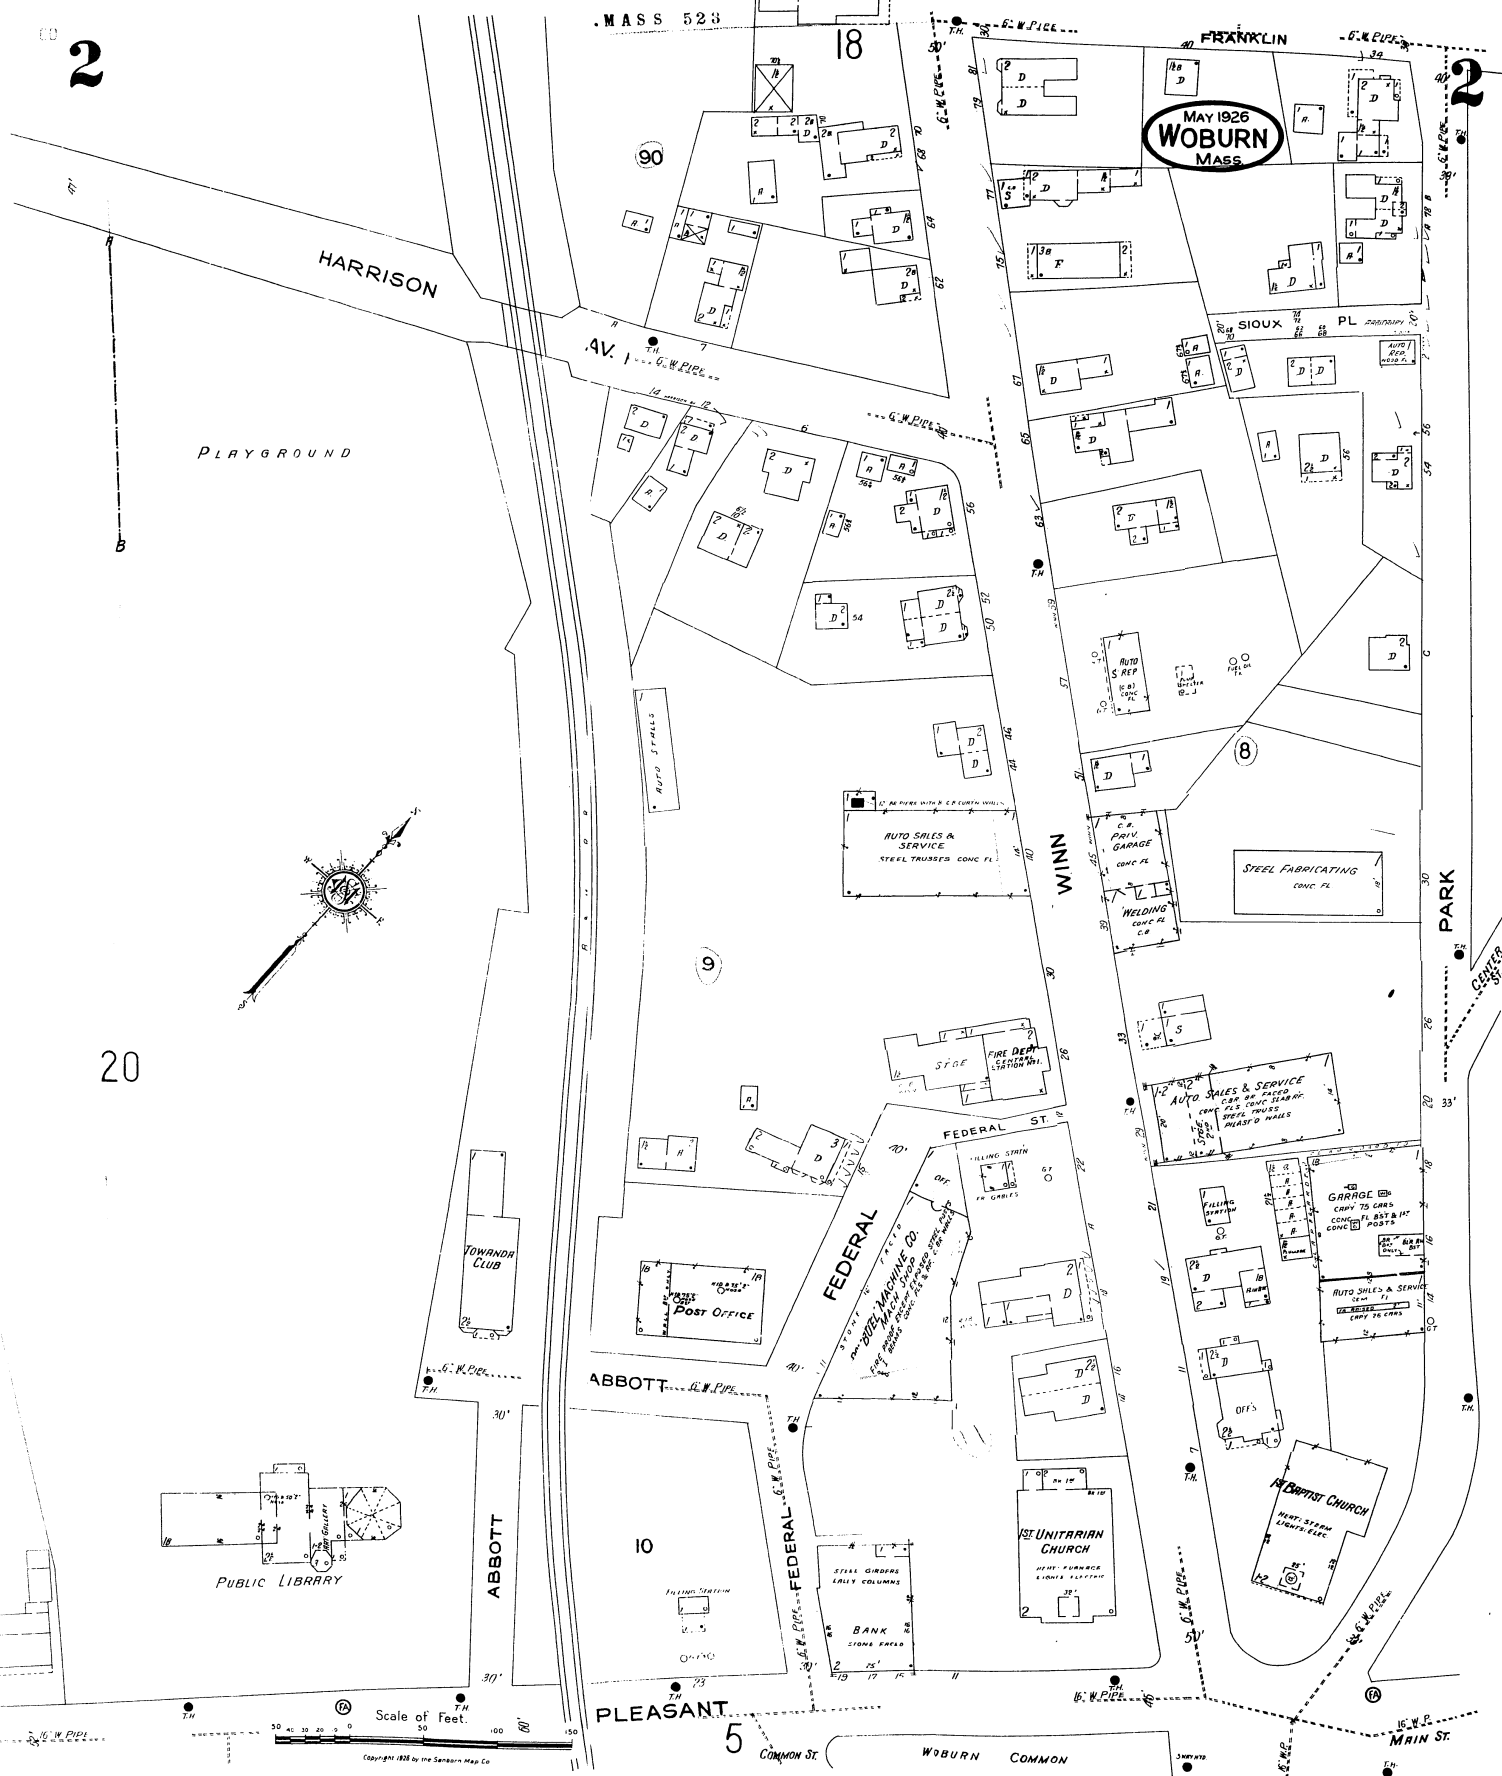

2

2

MASS 523

MAY 1926
WOBURN
MASS

PLAYGROUND

20

PUBLIC LIBRARY

Scale of Feet.

Copyright 1928 by the Sanborn Map Co.

6

5

COMMON ST. WOBURN COMMON