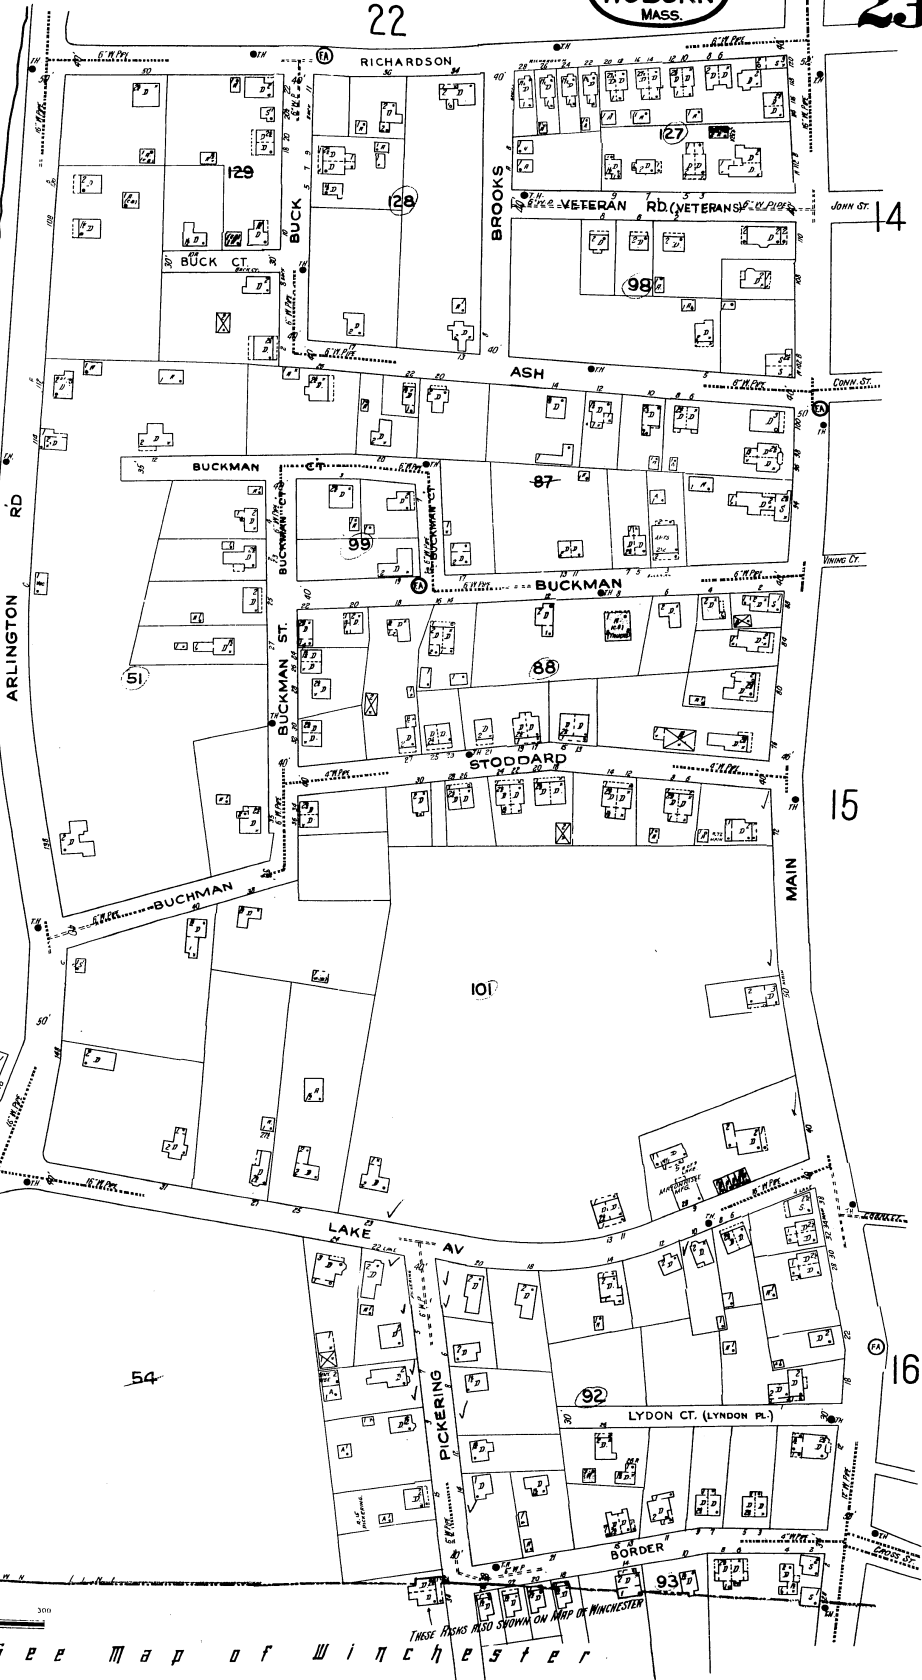

23

Horn Pond

MASS 528

MAY 1926
WOBURN
MASS.

23

Horn Pond

LYNCH PARK

SEE MAP OF WINCHESTER