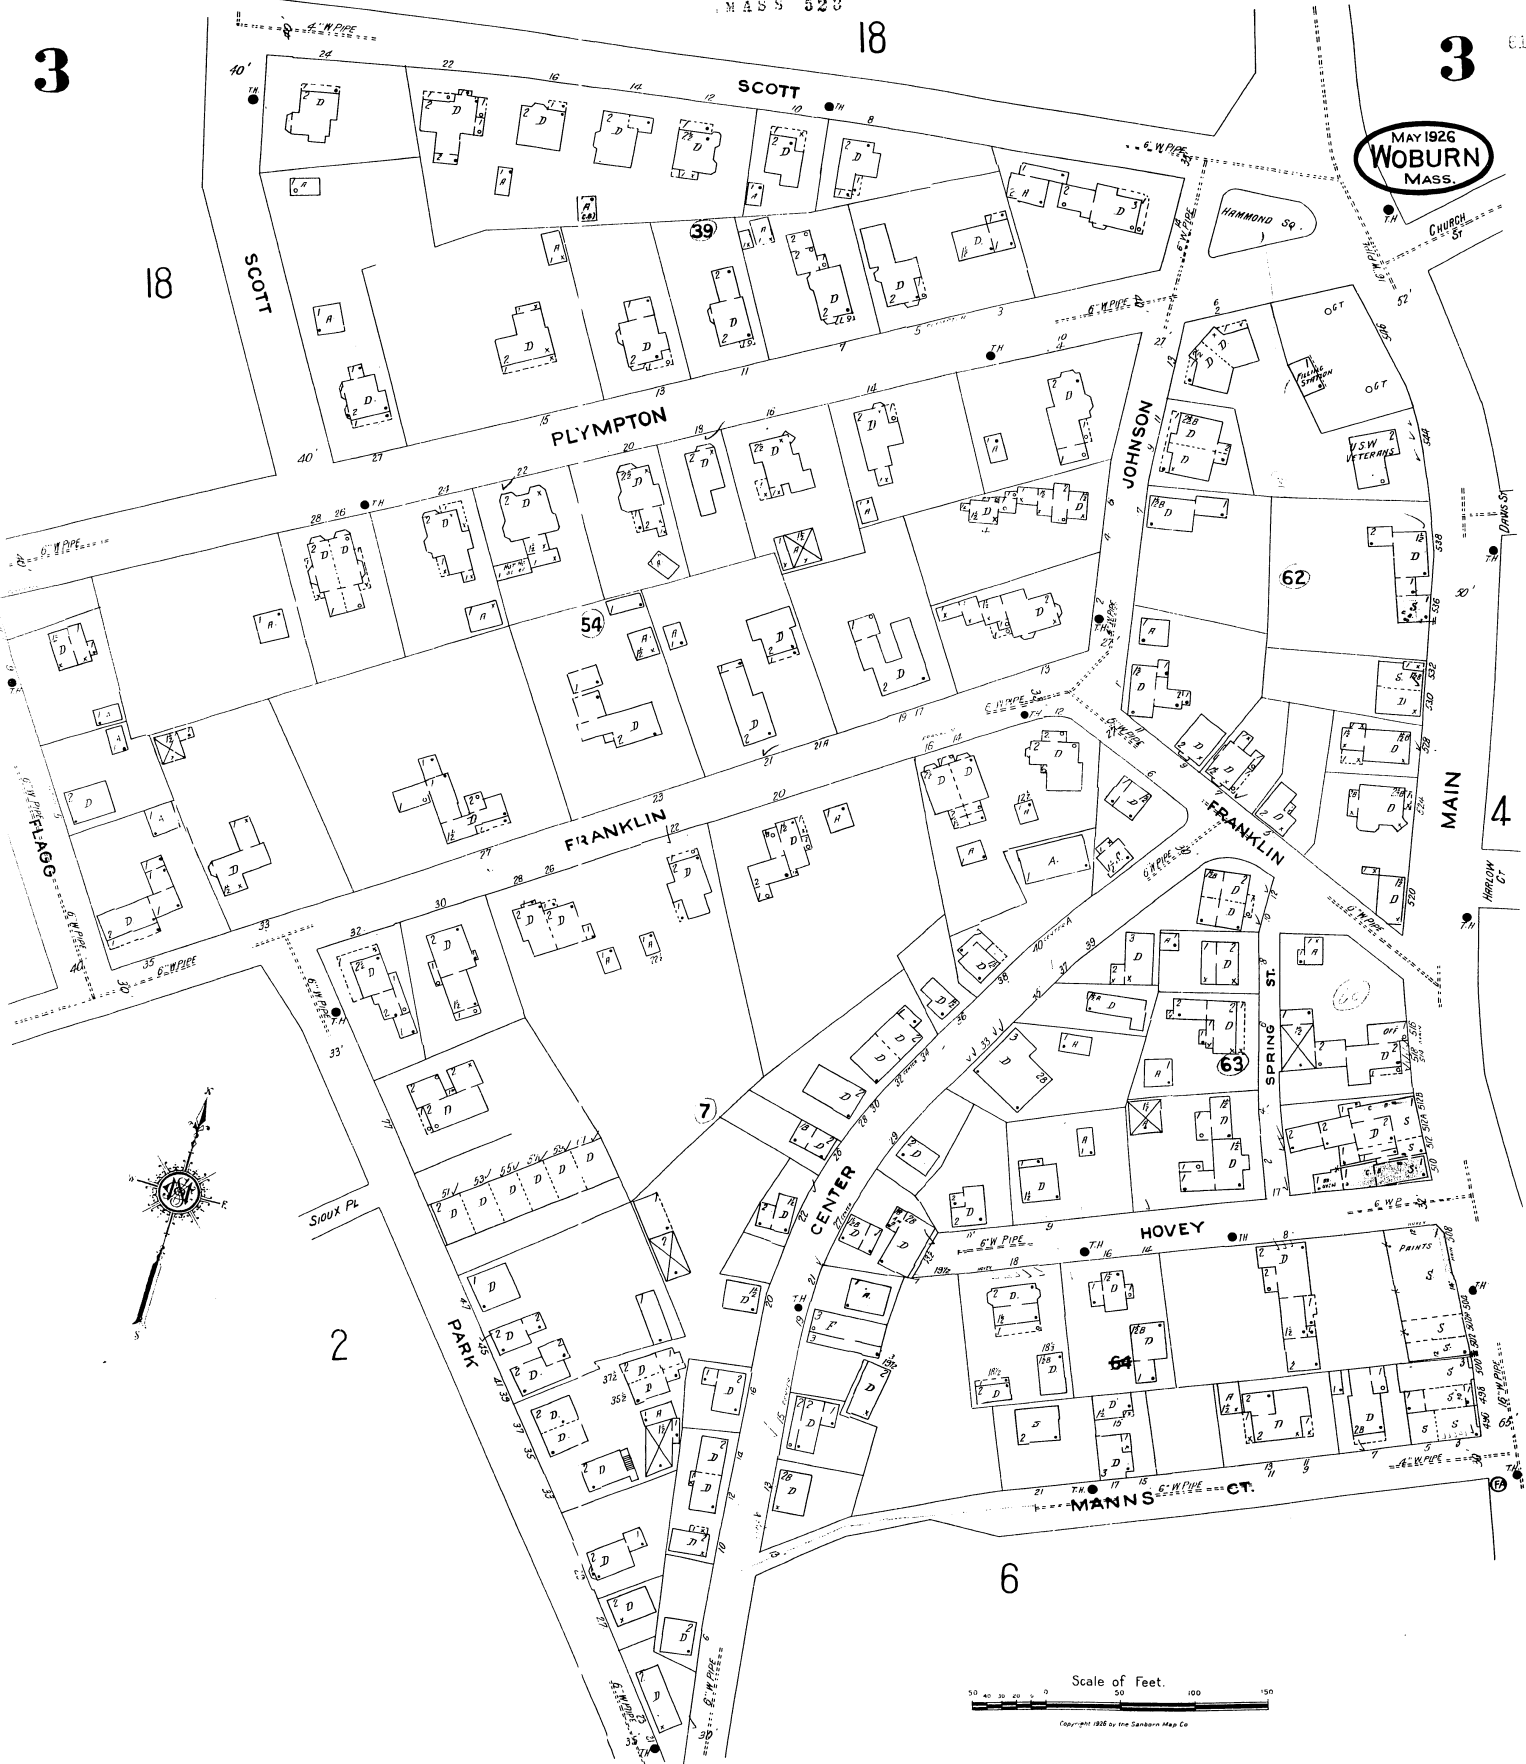

3

18

3

MAY 1926
WOBURN
MASS.

18

Scale of Feet.

Copyright 1926 by the Sanborn Map Co.