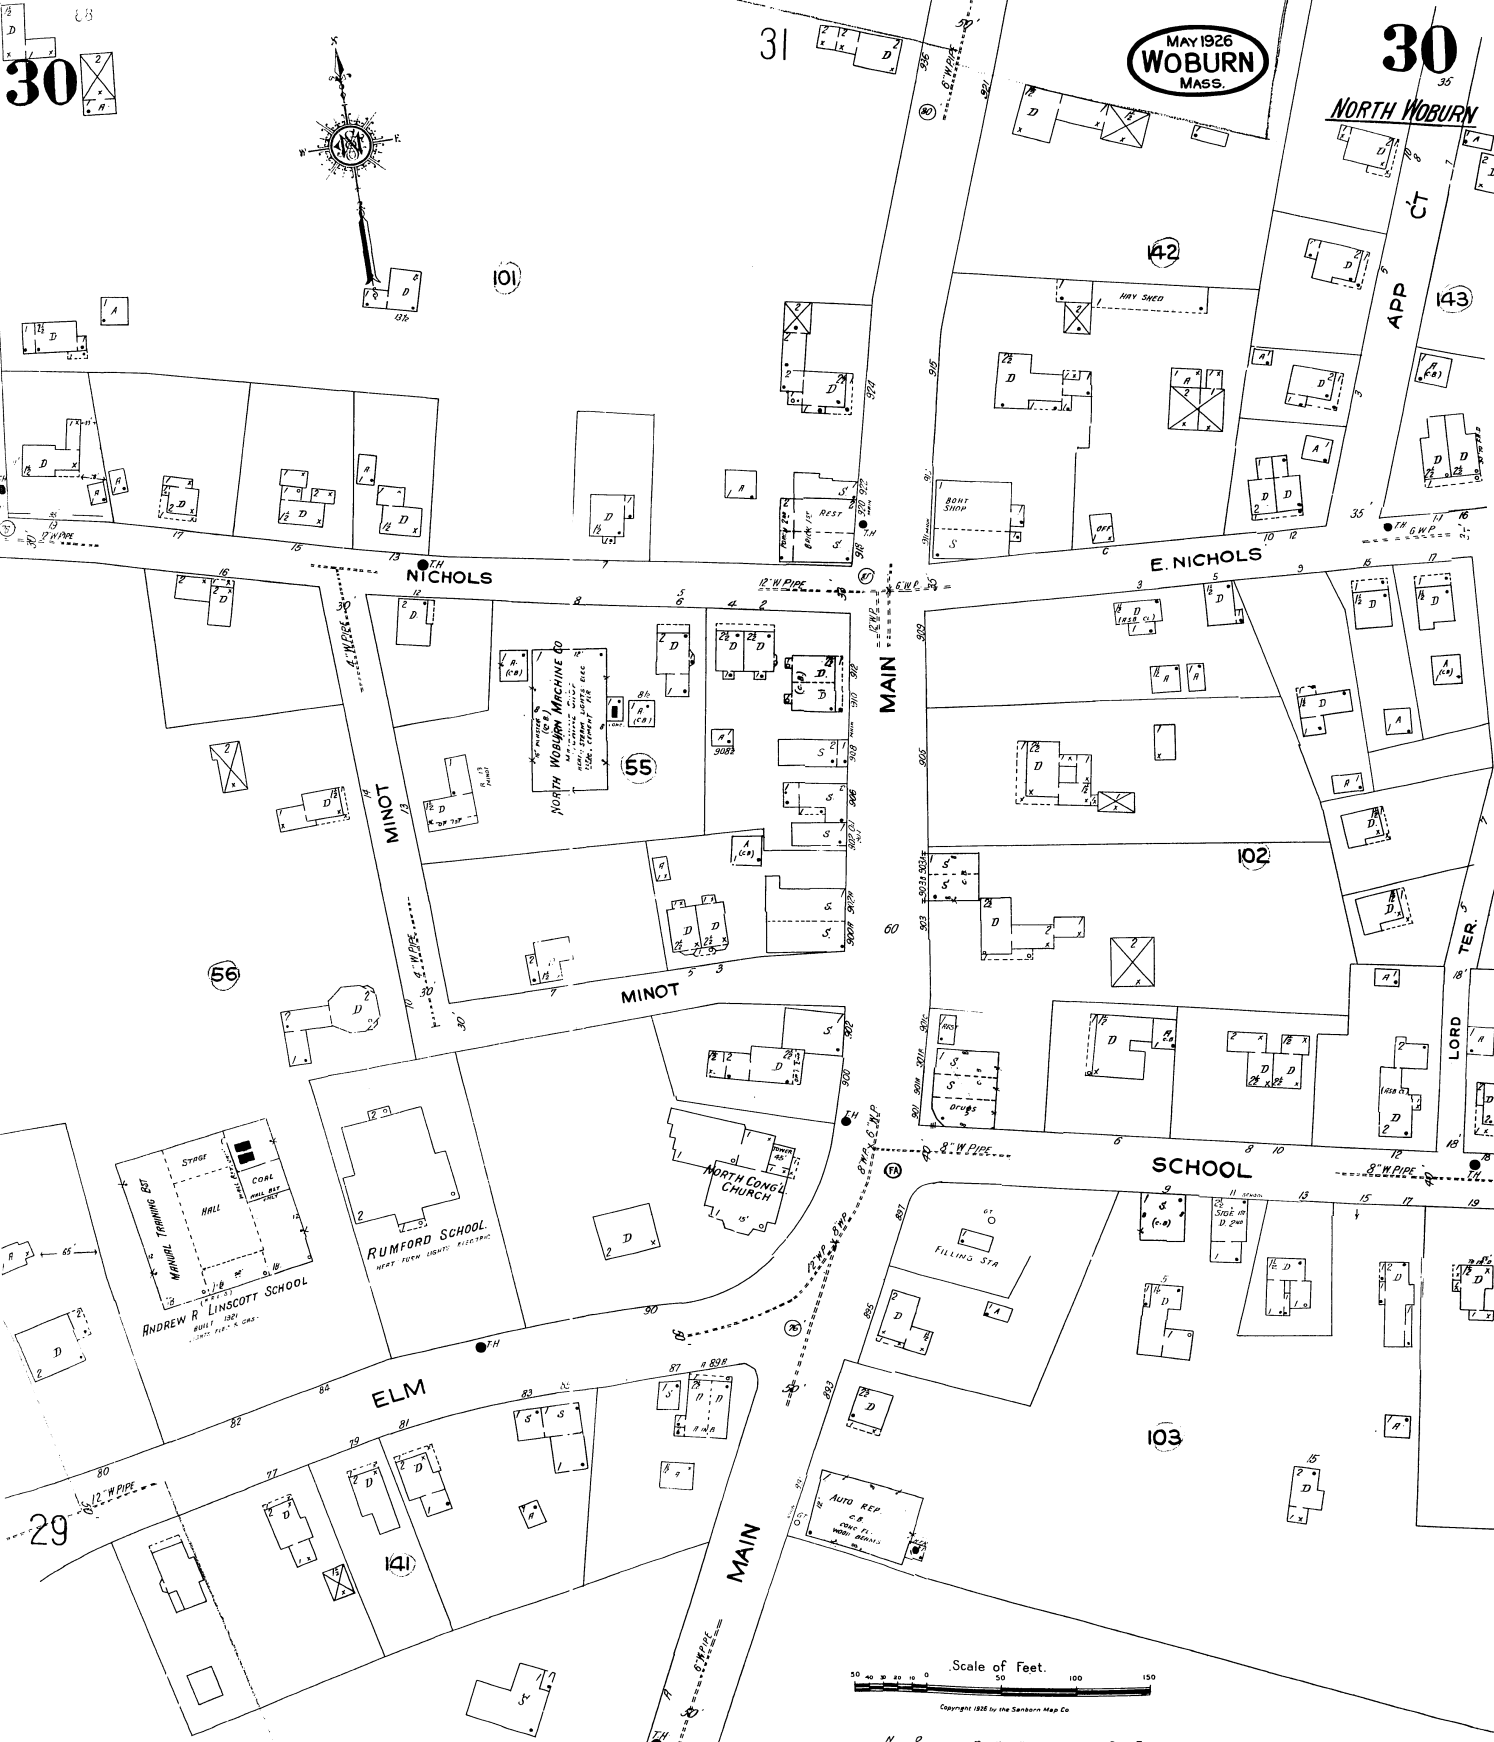

MASS 523

MAY 1926
WOBURN
MASS.

30

NORTH WOBURN

30

Copyright 1926 by the Sanborn Map Co

N O E X P O S U R E