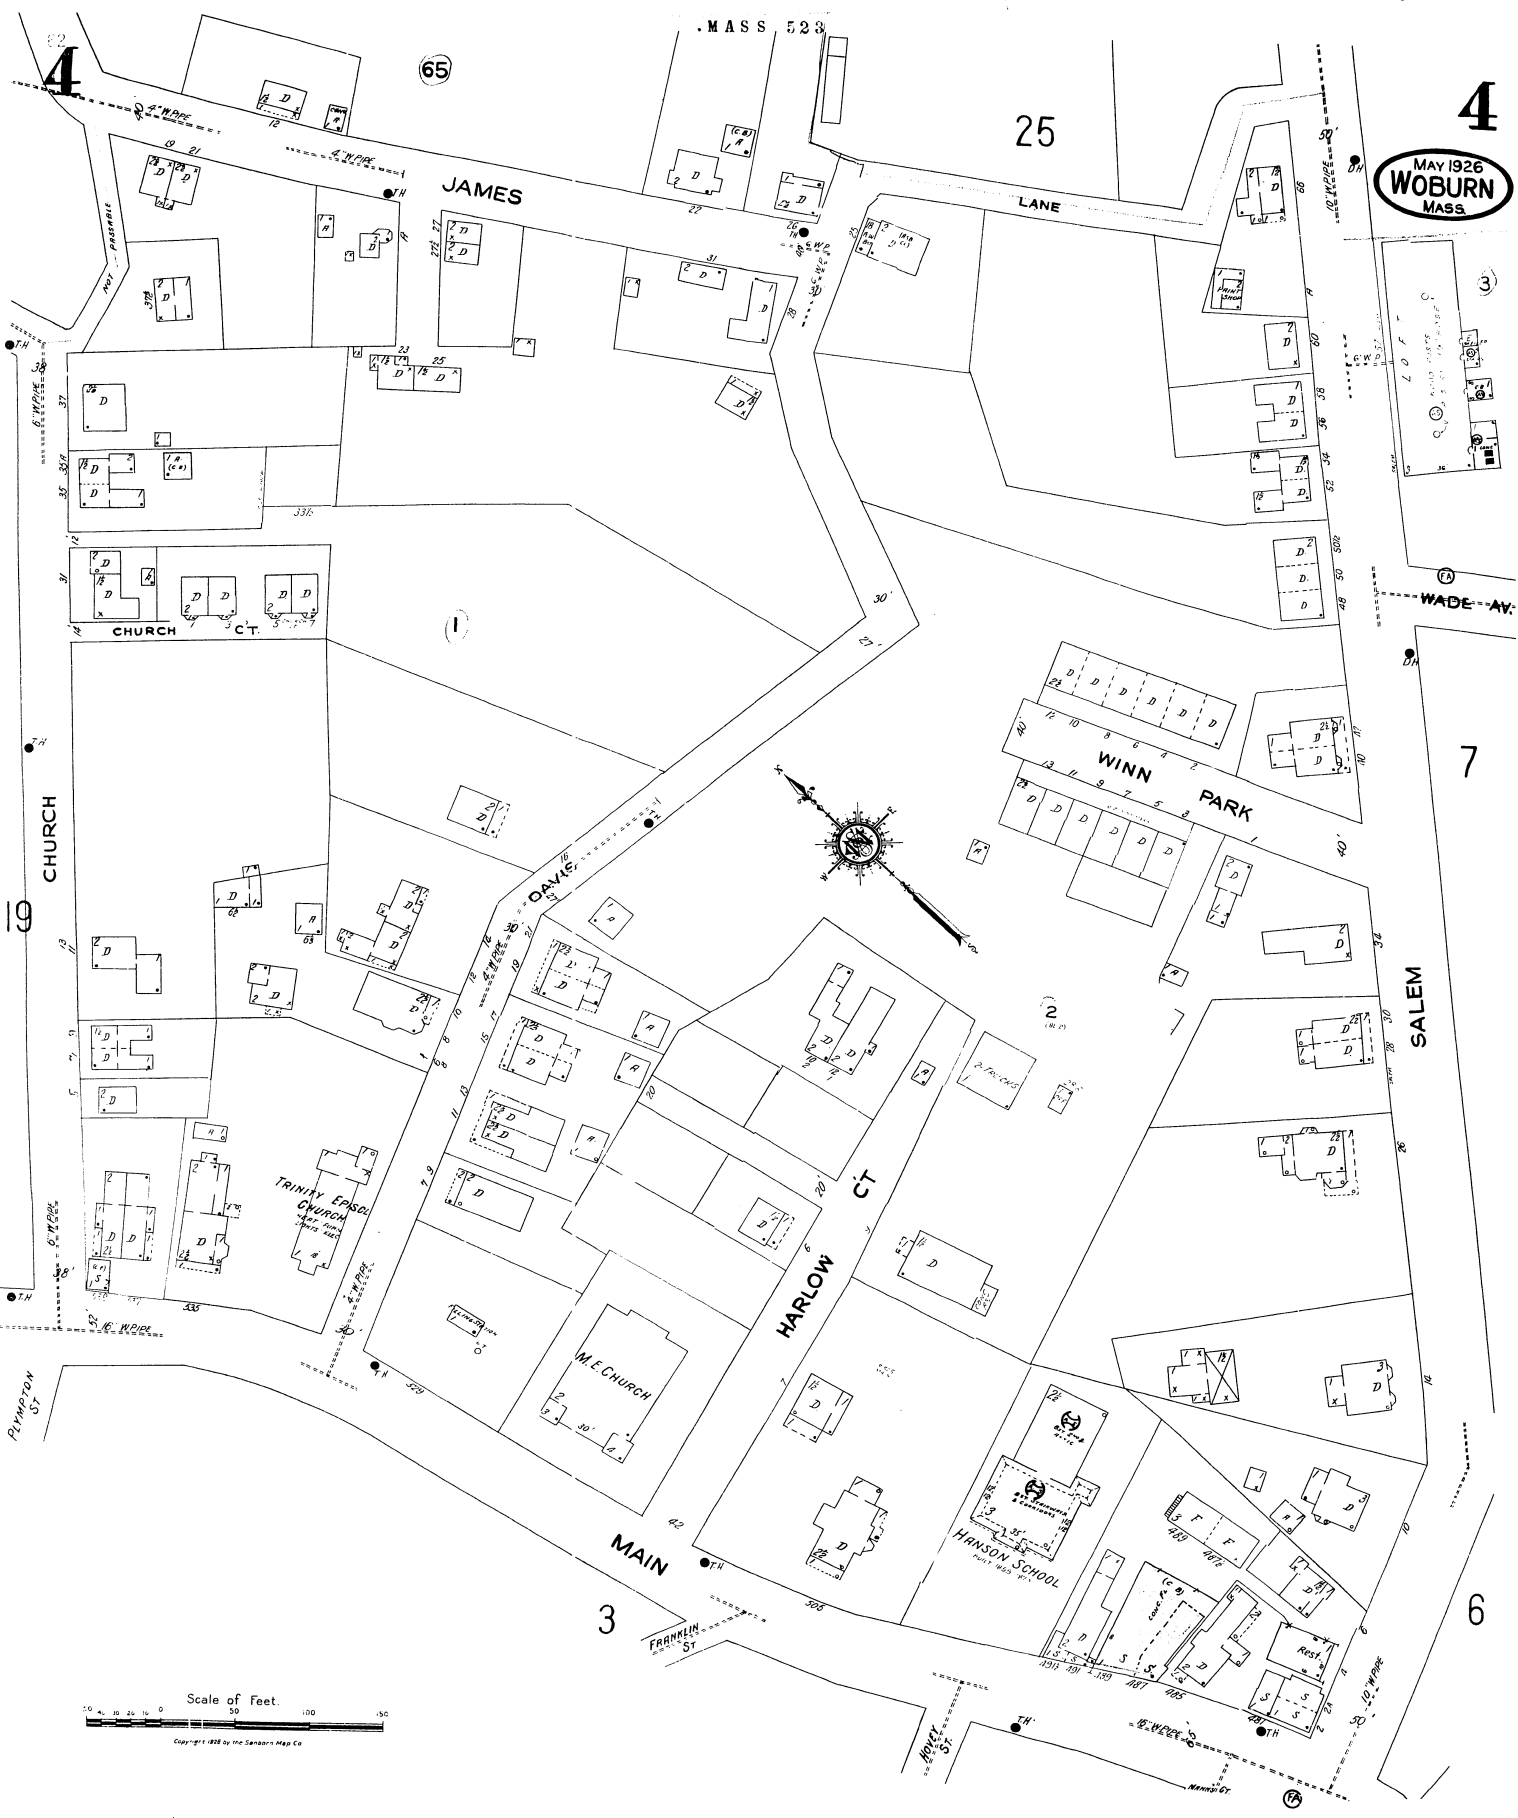

MAY 1926  
WOBURN  
MASS.

Scale of Feet  
0 50 100 150  
Copyright 1926 by the Sanborn Map Co